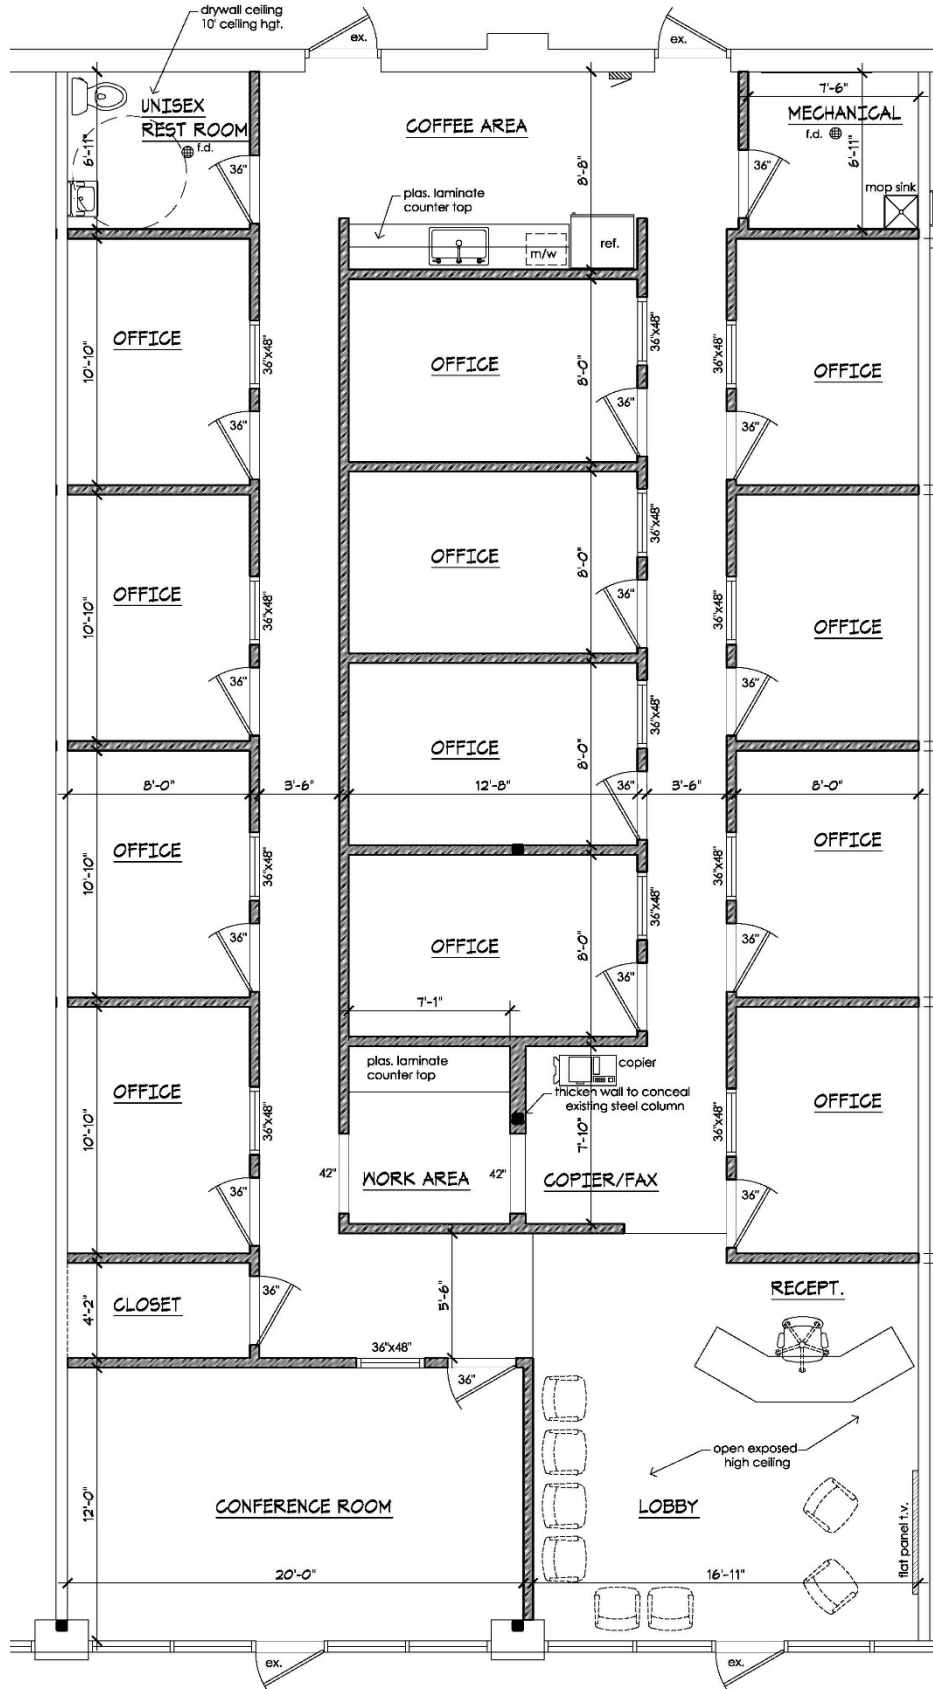

Chesterfield Corners

45433-45437 Marketplace Blvd., Chesterfield, MI 48051

For Leasing Inquiries
586.786.7600
info@gallocompanies.com

#45433

#45437