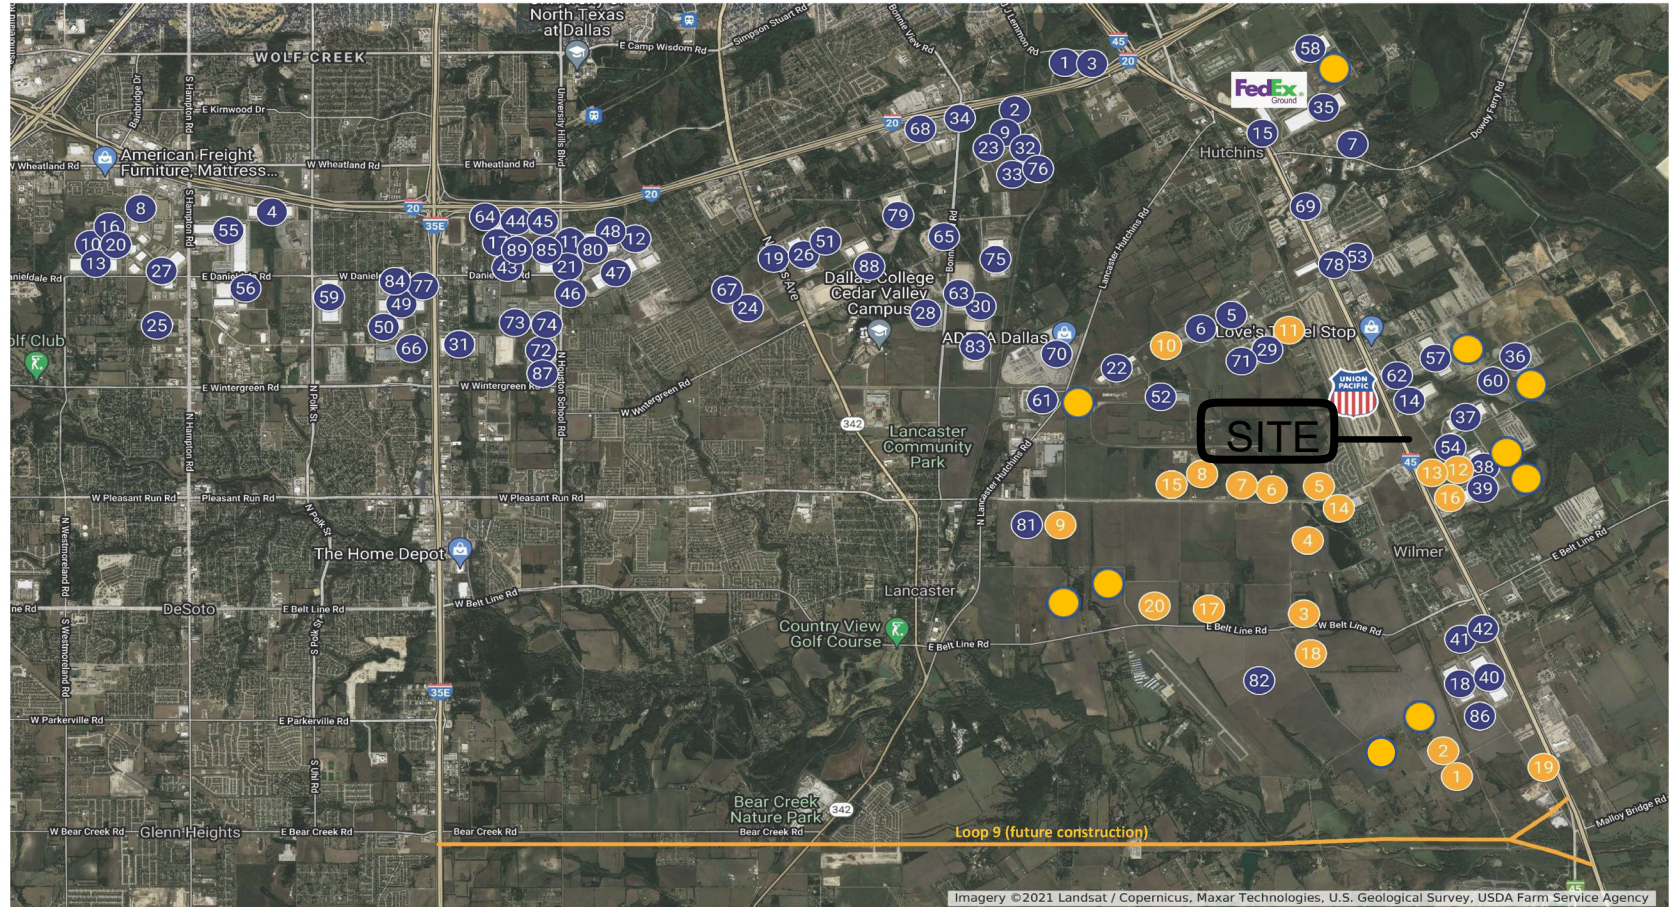

Occupiers

- | | |
|--------------------------|-----------------------------|
| 1 Amazon | 46 BMW |
| 2 Fisher Scientific | 47 Quaker Oats |
| 3 American Textile | 48 UNFI |
| 4 RR Donnelly & Sons | 49 Kohl's |
| 5 Shipper Warehouse | 50 Gulf Relay |
| 6 Shipper Warehouse | 51 L'Oreal |
| 7 Brim Laundry | 52 KTN |
| 8 World Marketing | 53 American Standard |
| 9 Genco | 54 Makita |
| 10 Southwest Molding | 55 Home Depot |
| 11 Mars Petcare | 56 Glassfloss Industries |
| 12 NFI Industries | 57 Smuckers |
| 13 NFI Industries | 58 Georgia Pacific |
| 14 Medline | 59 Kohler |
| 15 Pentaire (nVent) | 60 Schneider Trucking |
| 16 Serta Dormae Products | 61 Ollie's |
| 17 Kodiak | 62 Experior |
| 18 Whirlpool | 63 NFI Investment |
| 19 Quality Custom Dist. | 64 GoPlus / Newegg |
| 20 Pratt Industries | 65 The Kroger Co. |
| 21 Subzero | 66 Legendz Way Dist. |
| 22 Biagi Brothers | 67 DSV Logistics |
| 23 Olam Cotton | 68 Preferred Refrig/Lineage |
| 24 GEODIS | 69 LKQ North Texas |
| 25 Trybus Group | 70 ADESA Dallas |
| 26 Amazon | 71 Supply Chain Mngt |
| 27 Vestcom | 72 ICU Medical |
| 28 Discount Tire | 73 Global Fulfillment |
| 29 VM Innovations | 74 Petmate |
| 30 Vista Print | 75 Amazon (Zume Sublease) |
| 31 Wayfair | 76 Niagra Waters |
| 32 Conns | 77 Systemax (Global Ind.) |
| 33 Pioneer Foods | 78 Mauser Packaging |
| 34 Olam Cotton | 79 FedEx Ground |
| 35 Georgia Pacific | 80 Johnstone Supply |
| 36 Amazon | 81 Walmart |
| 37 Ace Hardware | 82 Walmart |
| 38 Sprouts | 83 KeHe Foods |
| 39 Unilever | 84 Kenco |
| 40 Proctor & Gamble | 85 Lippert |
| 41 Port A Cool | 86 JLA Home |
| 42 DC Logistics | 87 Romark Logistics |
| 43 Electrolux | 88 American Woodmark |
| 44 In N Out | 89 Bissell |
| 45 MOBIS/ Kia | |