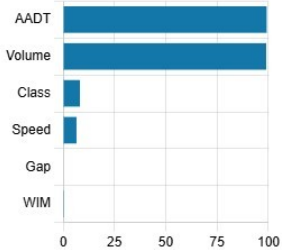

Count Year

Station Data

Station Type	Continuous	Short	WIM
Total	171	53,402	12
AAAT	157	52,955	12
Volume	162	52,825	12
Class	110	4,279	12
Speed	107	3,386	9
Gap	1	0	0
WIM	12	0	12

Percent of Data by Type

Traffic Volume Index and Growth Rate