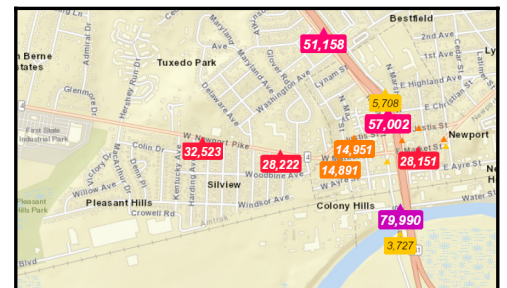

705 W Newport Pike, Wilmington, Delaware, 19804 2  
 705 W Newport Pike, Wilmington, Delaware, 19804  
 Rings: 1, 3, 5 mile radii

Prepared by Esri  
 Latitude: 39.71399  
 Longitude: -75.61714

- Average Daily Traffic Volume**
- ▲ Up to 6,000 vehicles per day
  - ▲ 6,001 - 15,000
  - ▲ 15,001 - 30,000
  - ▲ 30,001 - 50,000
  - ▲ 50,001 - 100,000
  - ▲ More than 100,000 per day