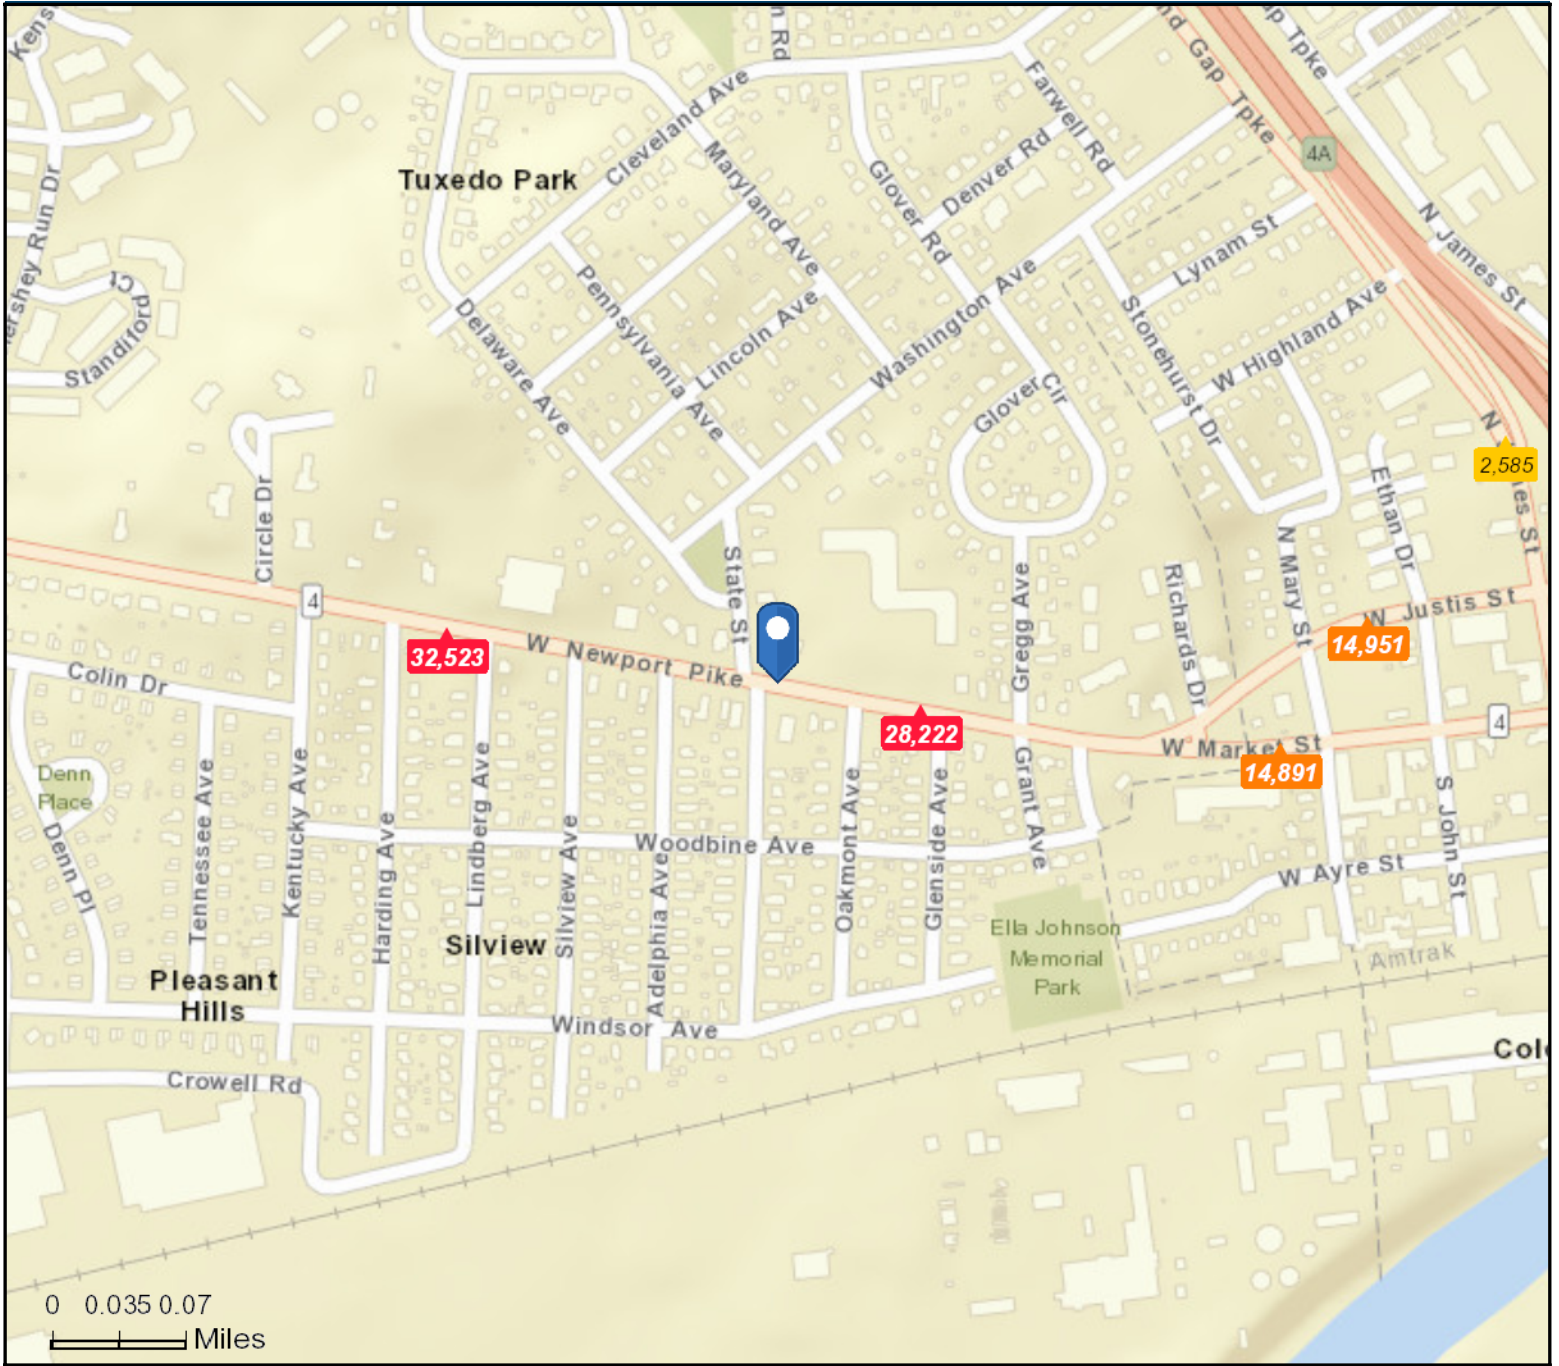

705 W Newport Pike, Wilmington, Delaware, 19804 2  
 705 W Newport Pike, Wilmington, Delaware, 19804  
 Rings: 1, 3, 5 mile radii

Prepared by Esri  
 Latitude: 39.71399  
 Longitude: -75.61714

- Average Daily Traffic Volume**
- ▲ Up to 6,000 vehicles per day
  - ▲ 6,001 - 15,000
  - ▲ 15,001 - 30,000
  - ▲ 30,001 - 50,000
  - ▲ 50,001 - 100,000
  - ▲ More than 100,000 per day