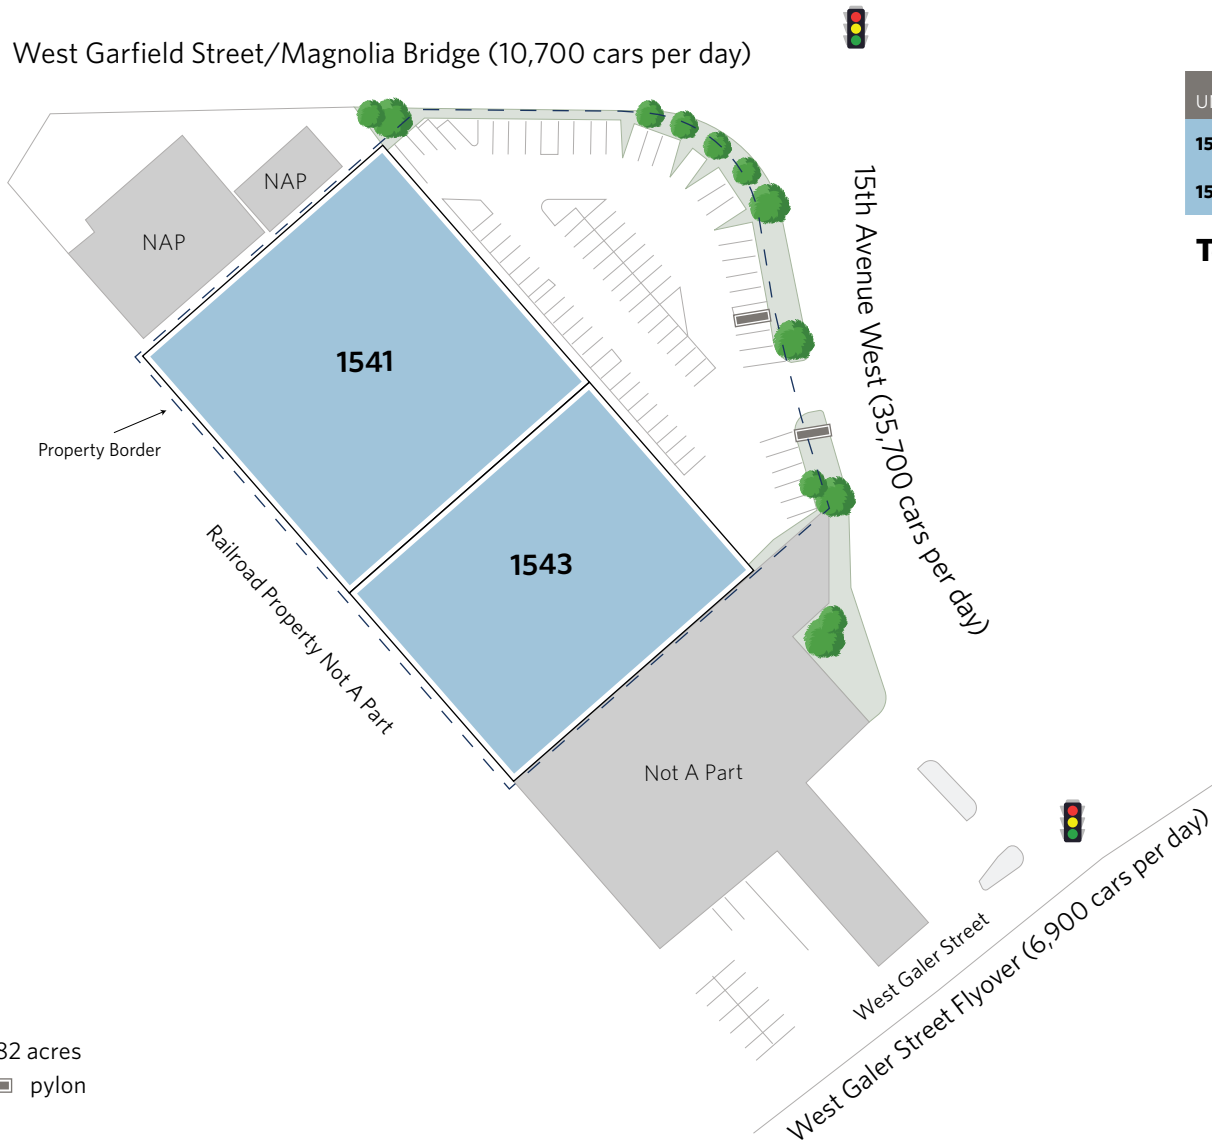

ELLIOT PLAZA

1523-1541 15th Avenue West, Seattle, WA 98119

| UNIT | TENANT | SQ. FT. |
|------|-----------|---------|
| 1541 | Available | 28,050 |
| 1543 | Available | 22,628 |

Total Square Feet: 50,678

±1.82 acres
 pylon