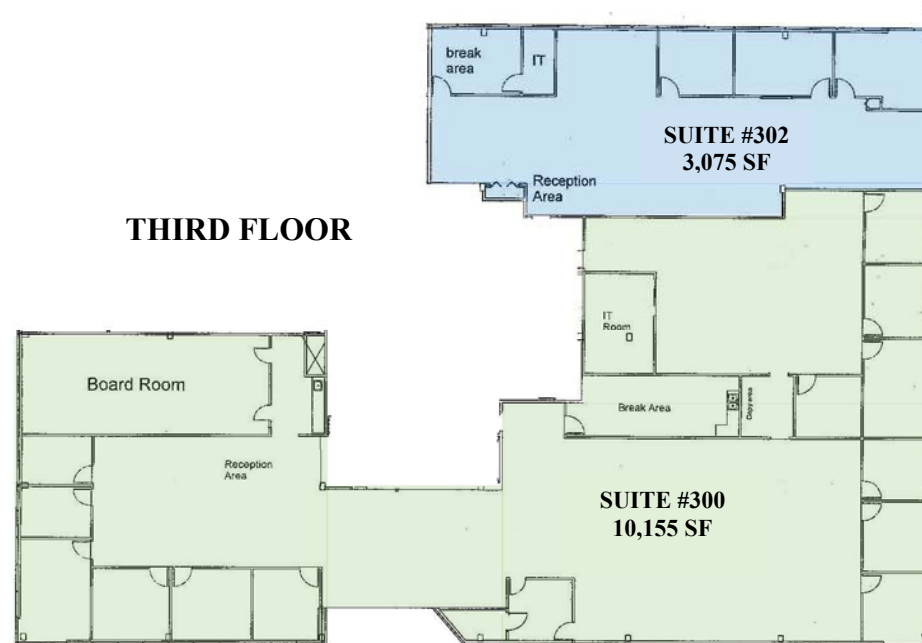

**KLEIN & HEUCHAN, INC
REALTORS**

Commercial / Investment / Real Estate Services

Contact

Linda Gardiner

(727) 441-1951

All glass overlooking lake.

FIRST FLOOR

THIRD FLOOR

Some Private Offices Have Floor to Ceiling Windows
Dedicated IT Room. Suites May Be Combined.

Walking trail around the lake with picnic tables.