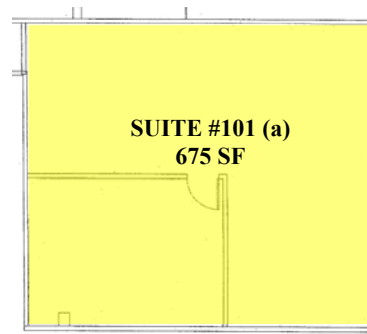

1744 N. BELCHER ROAD, SUITE 200, CLEARWATER, FLORIDA 33765

First Class Office Space for Lease

Next to Carillon Office Park

Roosevelt Lakes

THREE STORY OFFICE BUILDING

12425 28TH Street North, St. Petersburg, FL 33716

**KLEIN & HEUCHAN, INC
REALTORS**

Commercial / Investment / Real Estate Services

Contact

Linda Gardiner

(727) 441-1951

All glass overlooking lake.

FIRST FLOOR

THIRD FLOOR

Some Private Offices Have Floor to Ceiling Windows
Dedicated IT Room. Suites May Be Combined.

Walking trail around the lake with picnic tables.