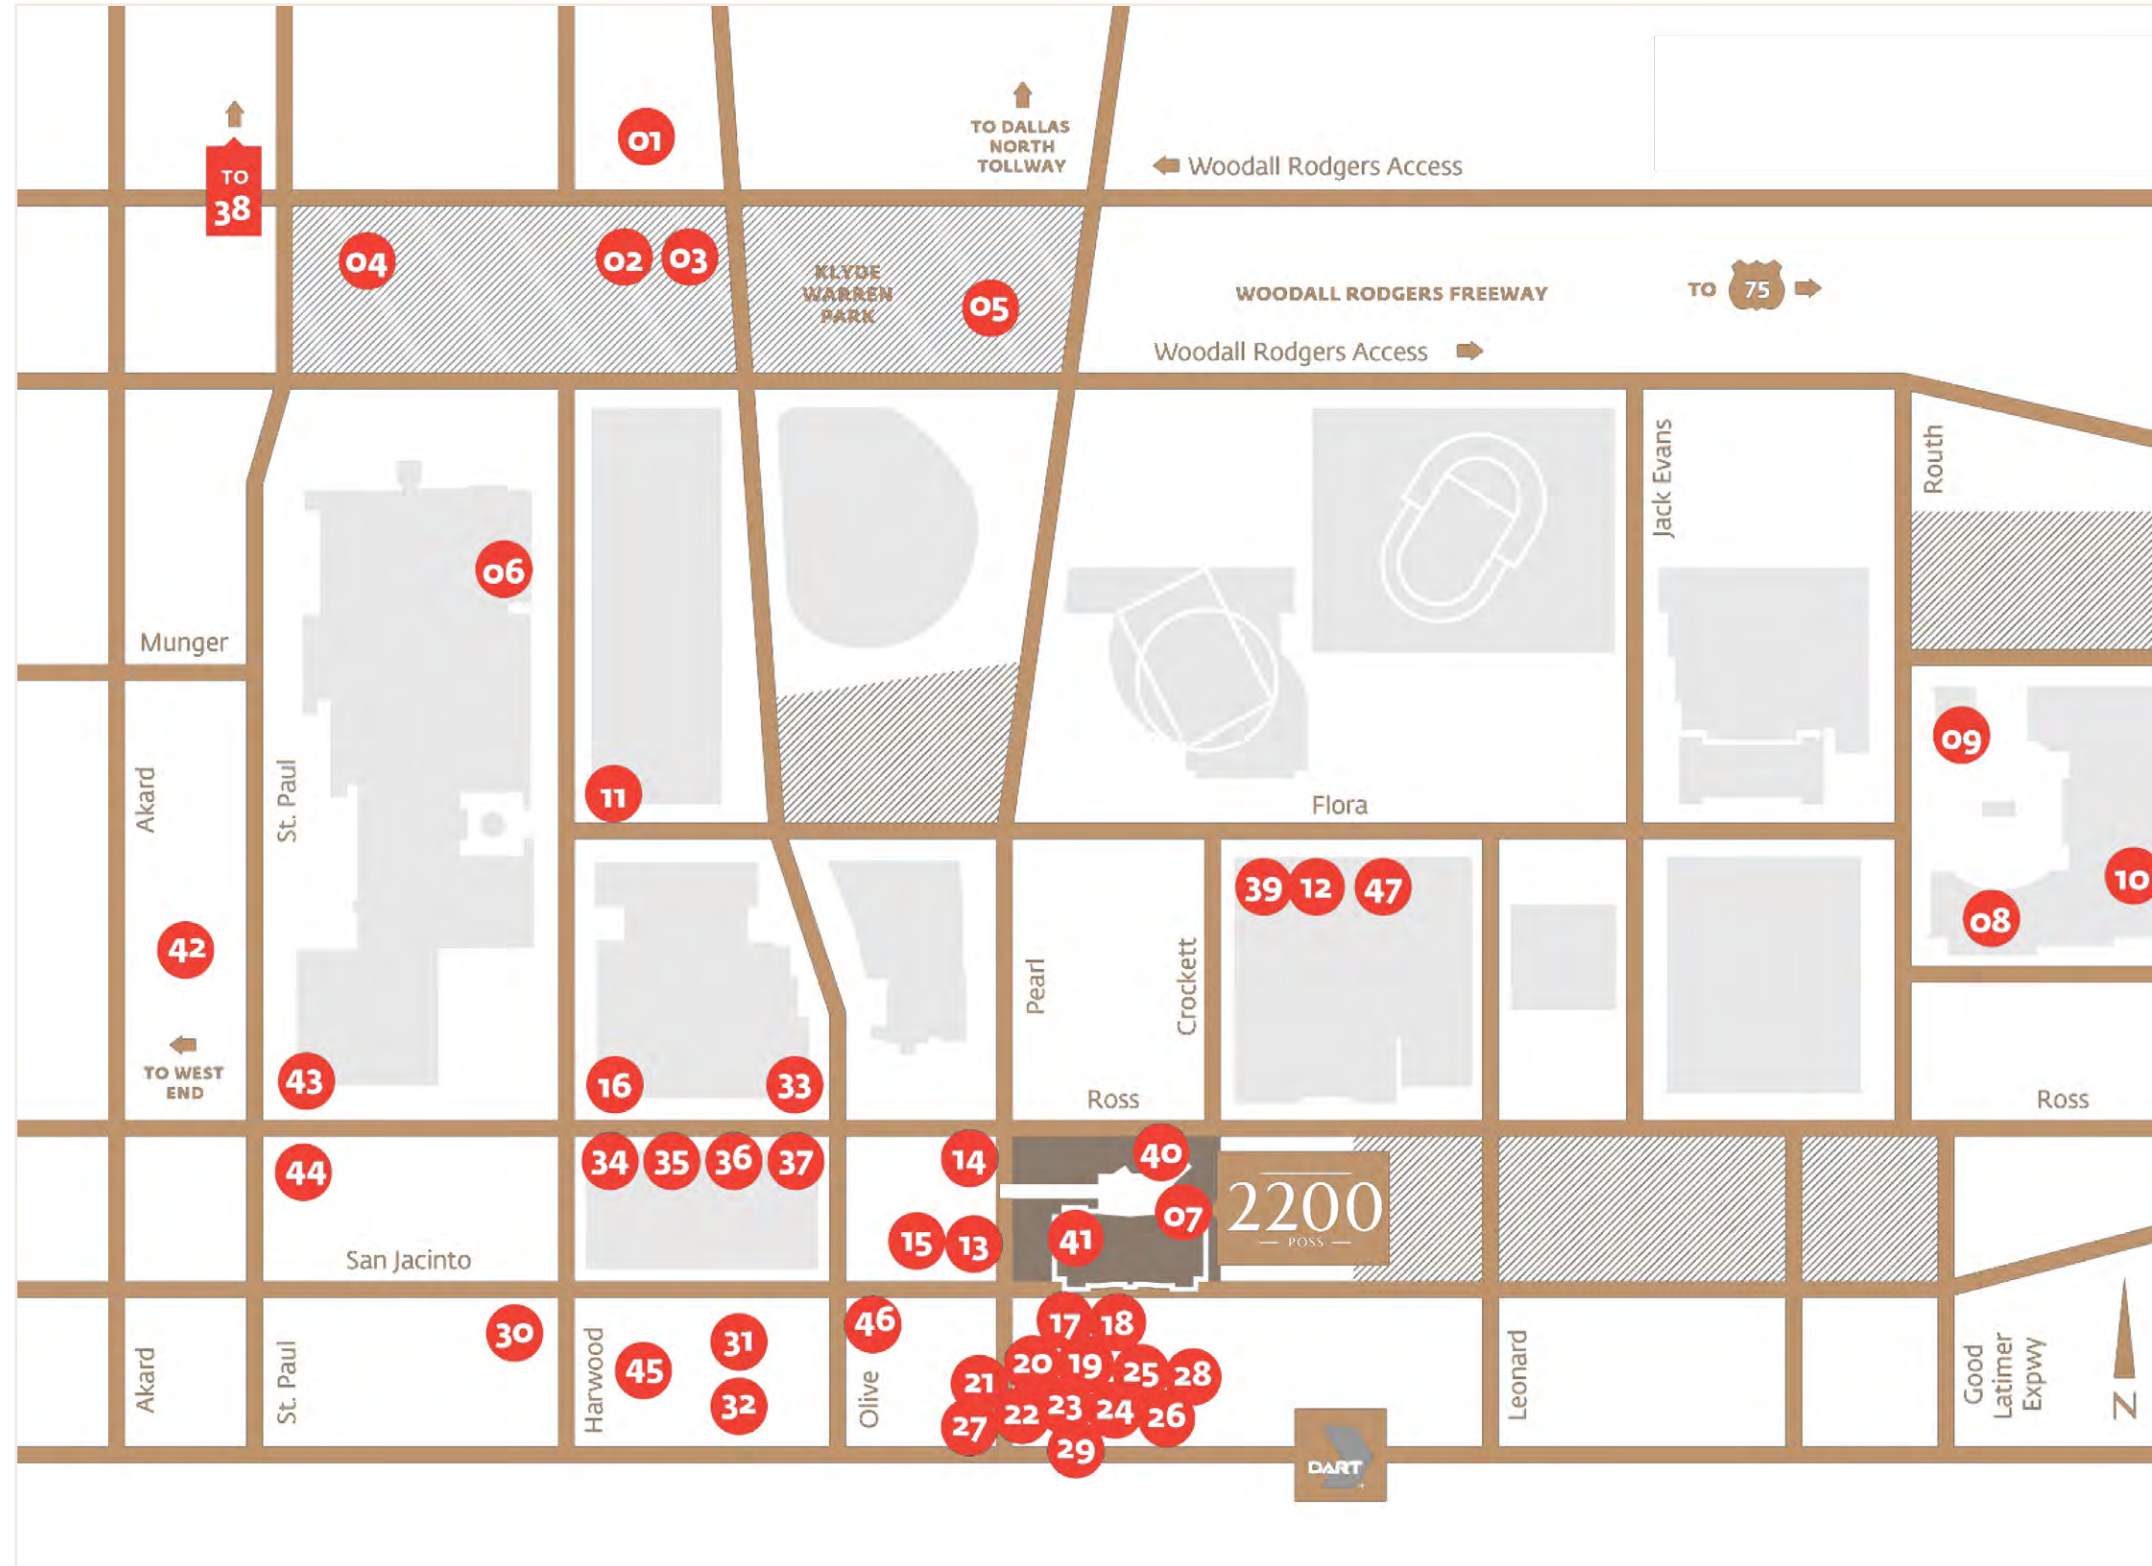

AREA MAP

RESTAURANTS

- 01. Miriam's Cocina
- 02. MiCocina
- 03. Relish
- 04. Steel City Pops
- 05. Food Trucks at Klyde Warren
- 06. Socca Café - DMA Café
- 07. Starbucks
- 08. Yolk
- 09. Tei-An
- 10. Jorge's
- 11. Nasher Café
- 12. Stephan Pyles Flora Cafe
- 13. La Madeleine
- 14. Tortaco
- 15. Subway
- 16. Berkley's Market
- 17. Corner Bakery Cafe
- 18. Freshii
- 19. Buda Juice
- 20. Treebirds Restaurant
- 21. Smoothie King
- 22. Sushi One
- 23. China Dragon
- 24. Higher Grounds Coffee
- 25. Broadway Pizza
- 26. Ziggy's Burgers & BBQ
- 27. Taco Bell
- 28. McDonald's
- 29. KTown Asian Fusion
- 30. Snappy Salads
- 31. Quiznos
- 32. Dickey's BBQ
- 33. Sloane's Corner
- 34. 400 Gradi
- 35. Mendocino Farms
- 36. Zero Gradi
- 37. Freebird's
- 38. Village Burger Bar
- 39. Musume
- 40. New Concept
- 41. Casual Café
- 42. Corrientes 348
- 43. Burgdawgs
- 44. Liberty Deli
- 45. Carmine's Pizza
- 46. Señor Bean Mexican

ARTS DISTRICT

AREA MAP

ATTRACTIONS

- 48.** Klyde Warren Park
- 49.** Dallas Museum of Art
- 50.** Nasher Sculpture Center
- 51.** Crow Collection of Asian Art
- 52.** Annette Strauss Artist Square
- 53.** AT&T Performing Arts Center
- 54.** Winspear Opera House
- 55.** Meyerson Symphony Center
- 56.** Dallas City Performance Hall
- 57.** Wyly Theatre

HOTELS IN WALKING DISTANCE

- 58.** Hall Arts Hotel
- 59.** 2000 Ross Hotel Coming 2023
- 60.** Marriott Dallas City Center
- 61.** Fairmont Hotel
- 62.** Sheraton Dallas Hotel
- 63.** Ritz Carlton Dallas