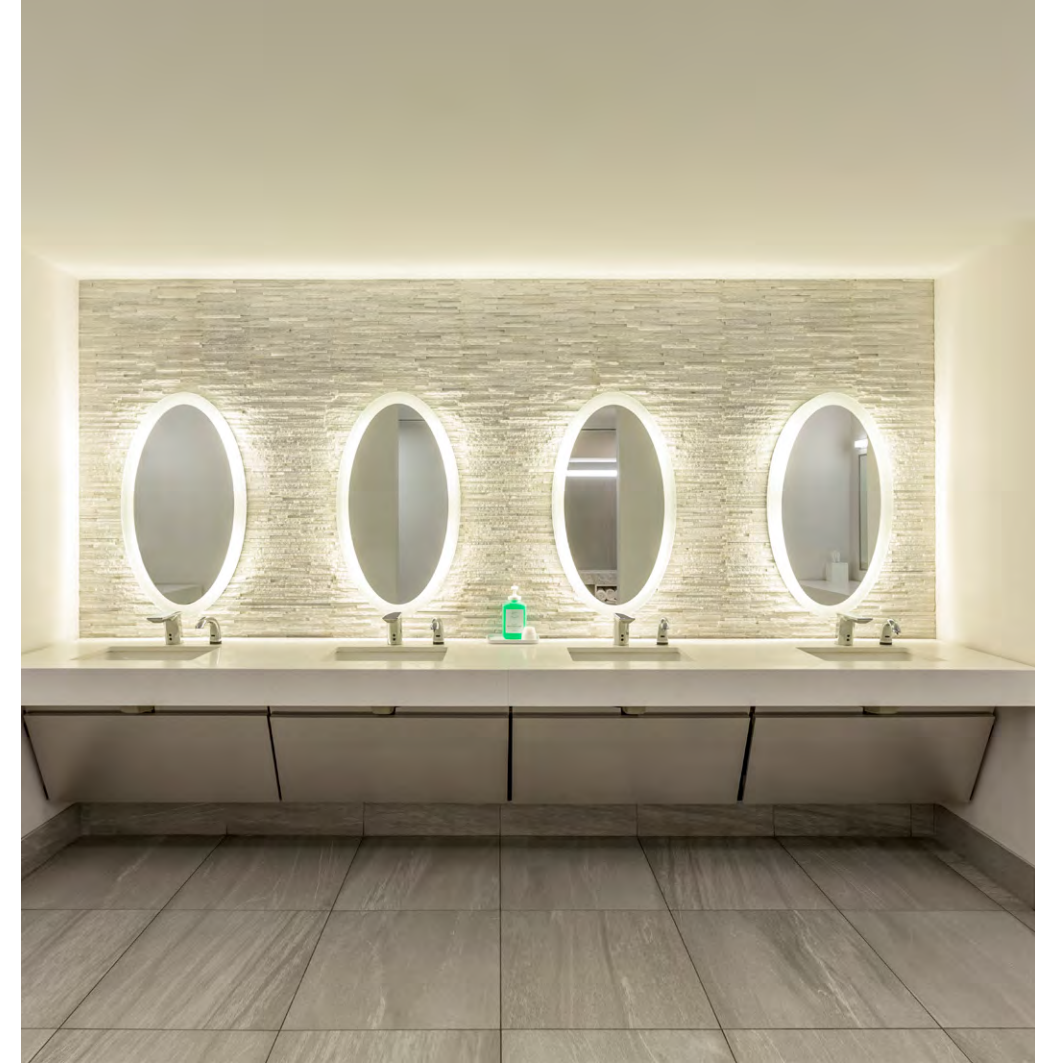

SKY LOBBY

AMENITY SPACE

CONFERENCE CENTER

5,353 RSF

125 PERSON CAPACITY WITH DESKS
150 PERSON CAPACITY WITHOUT DESKS

AN EXPANSIVE FITNESS HUB

Unleash your potential at the revitalized fitness center—where modern amenities, cutting-edge equipment, and expert guidance converge to elevate your fitness journey.