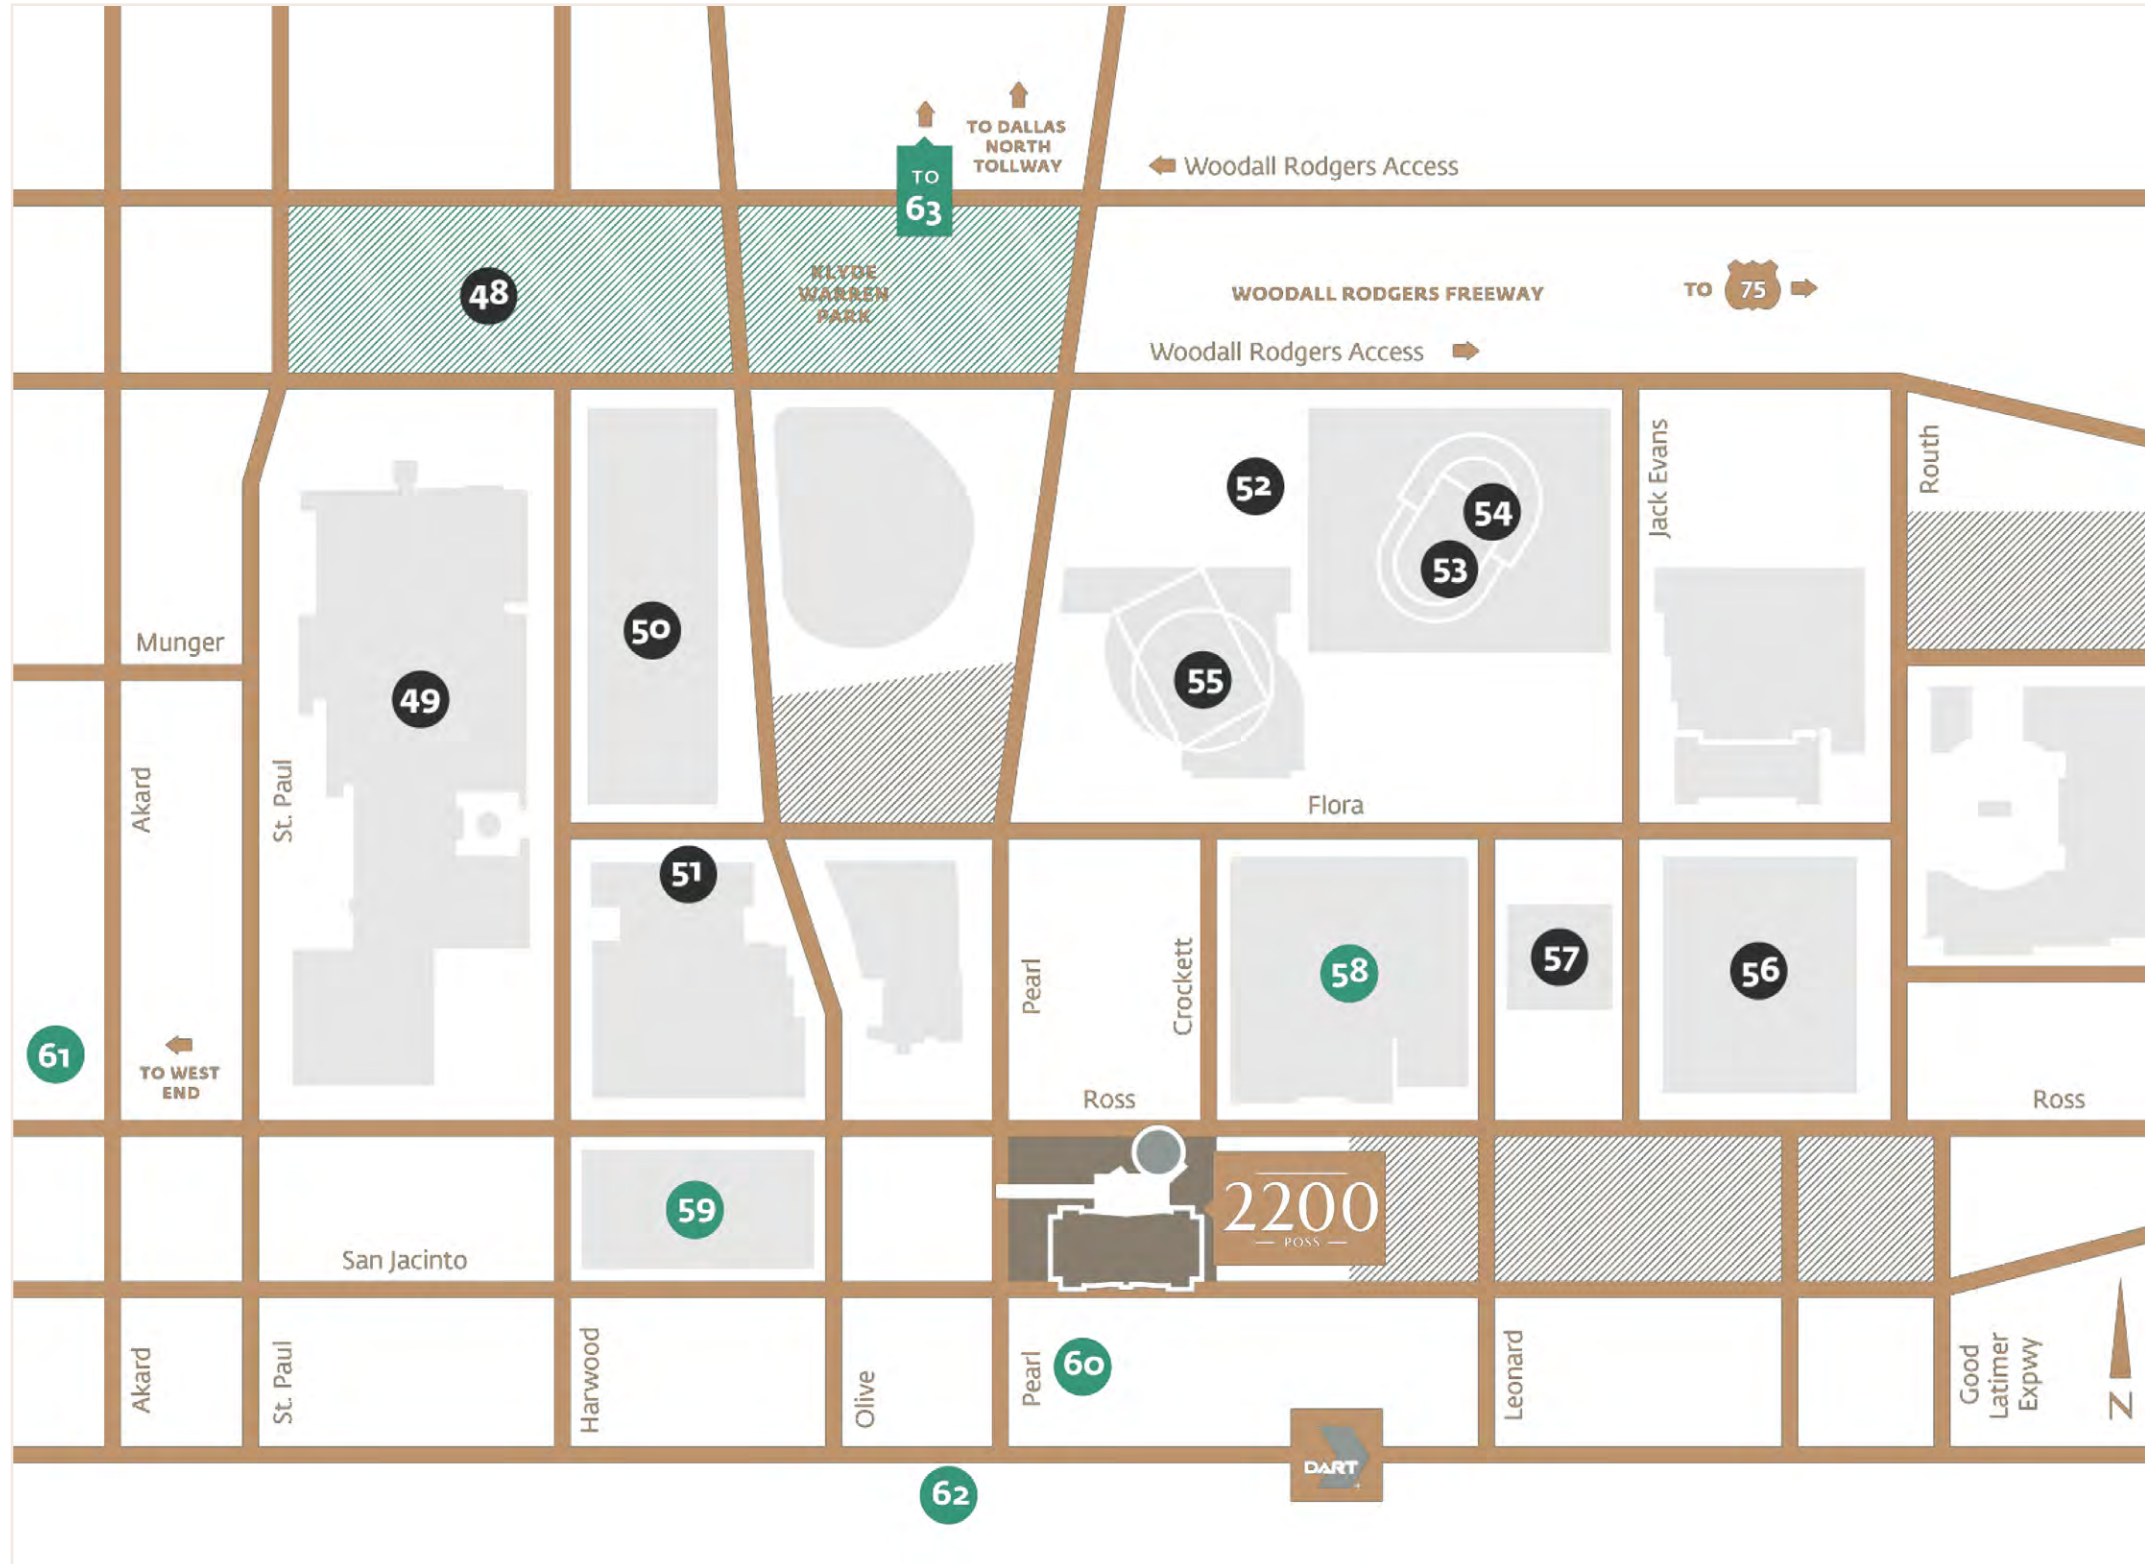

AREA MAP

RESTAURANTS

- 01. Miriam's Cocina
- 02. MiCocina
- 03. Relish
- 04. Steel City Pops
- 05. Food Trucks at Klyde Warren
- 06. Socca Café - DMA Café
- 07. Starbucks
- 08. Yolk
- 09. Tei-An
- 10. Jorge's
- 11. Nasher Café
- 12. Stephan Pyles Flora Cafe
- 13. La Madeleine
- 14. Tortaco
- 15. Subway
- 16. Berkley's Market
- 17. Corner Bakery Cafe
- 18. Freshii
- 19. Buda Juice
- 20. Treebirds Restaurant
- 21. Smoothie King
- 22. Sushi One
- 23. China Dragon
- 24. Higher Grounds Coffee
- 25. Broadway Pizza
- 26. Ziggy's Burgers & BBQ
- 27. Taco Bell
- 28. McDonald's
- 29. KTown Asian Fusion
- 30. Snappy Salads
- 31. Quiznos
- 32. Dickey's BBQ
- 33. Sloane's Corner
- 34. 400 Gradi
- 35. Mendocino Farms
- 36. Zero Gradi
- 37. Freebird's
- 38. Village Burger Bar
- 39. Musume
- 40. New Concept
- 41. Casual Café
- 42. Corrientes 348
- 43. Burgdawgs
- 44. Liberty Deli
- 45. Carmine's Pizza
- 46. Señor Bean Mexican

ARTS DISTRICT

AREA MAP

ATTRACTIONS

- 48.** Klyde Warren Park
- 49.** Dallas Museum of Art
- 50.** Nasher Sculpture Center
- 51.** Crow Collection of Asian Art
- 52.** Annette Strauss Artist Square
- 53.** AT&T Performing Arts Center
- 54.** Winspear Opera House
- 55.** Meyerson Symphony Center
- 56.** Dallas City Performance Hall
- 57.** Wyly Theatre

HOTELS IN WALKING DISTANCE

- 58.** Hall Arts Hotel
- 59.** 2000 Ross Hotel Coming 2023
- 60.** Marriott Dallas City Center
- 61.** Fairmont Hotel
- 62.** Sheraton Dallas Hotel
- 63.** Ritz Carlton Dallas