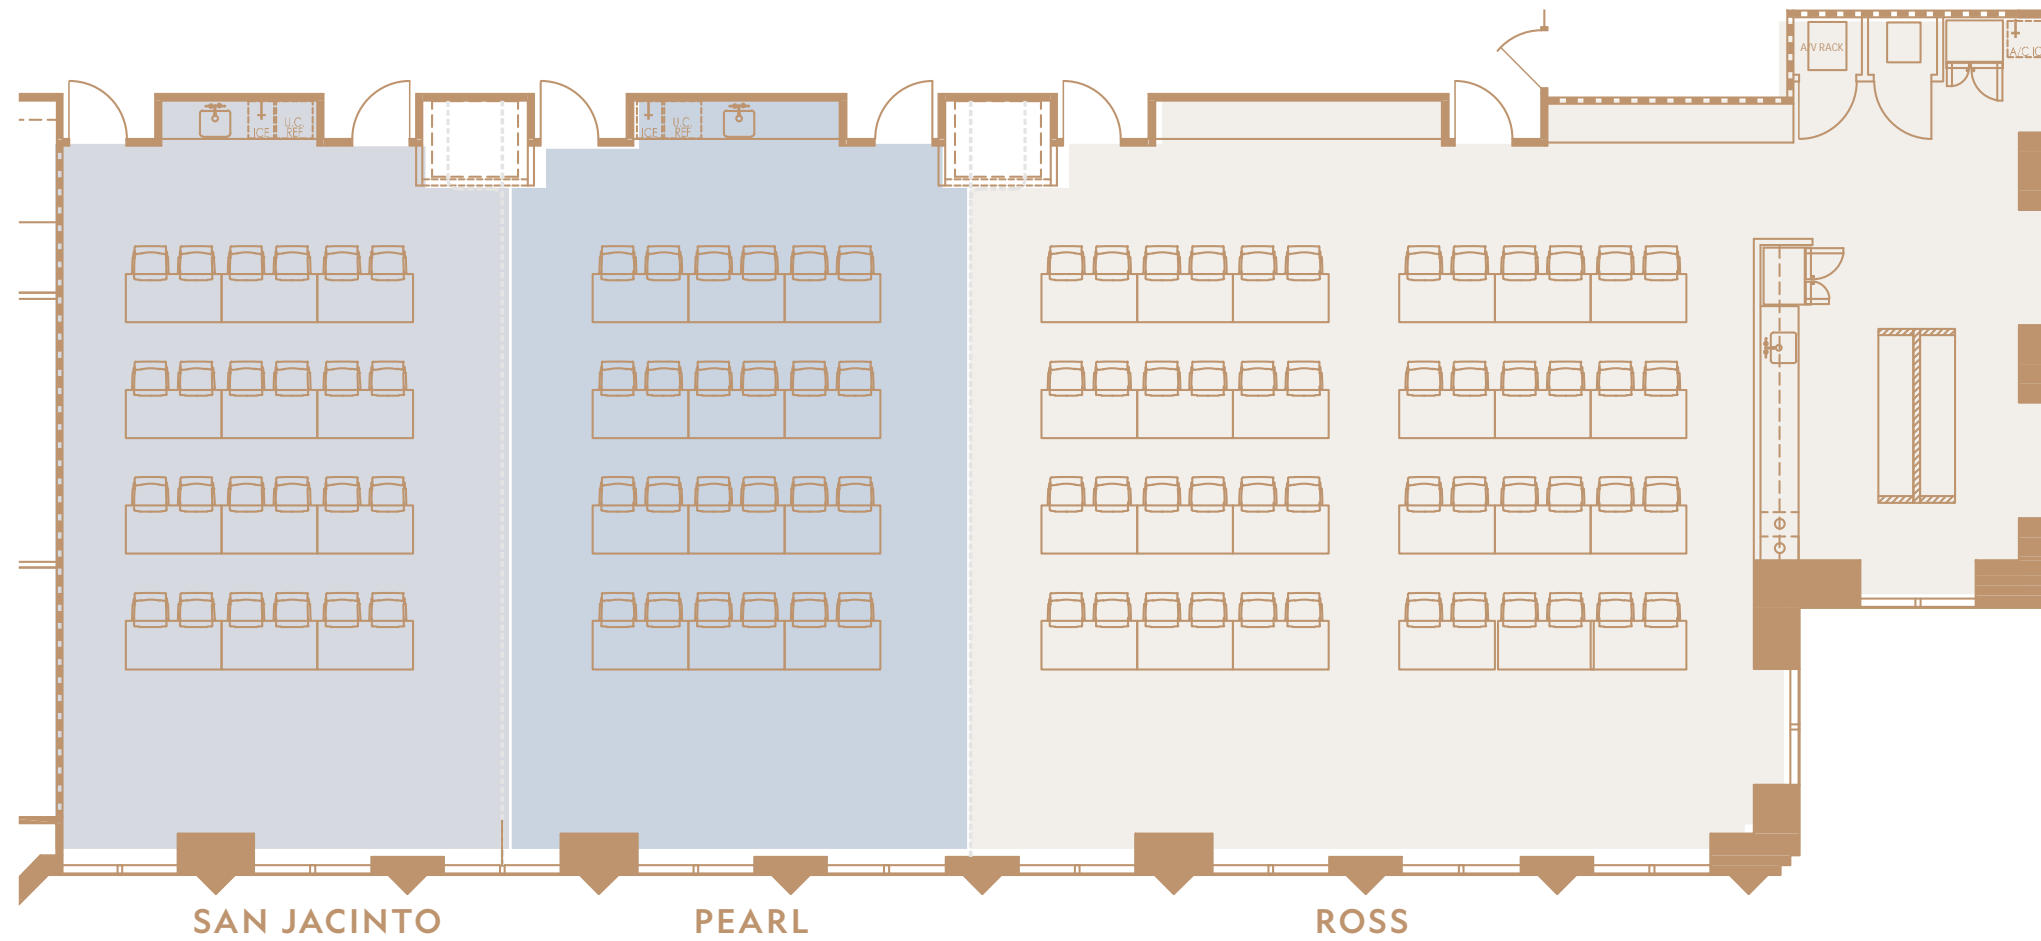

CONFERENCE CENTER

5,353 RSF

125 PERSON CAPACITY WITH DESKS
150 PERSON CAPACITY WITHOUT DESKS