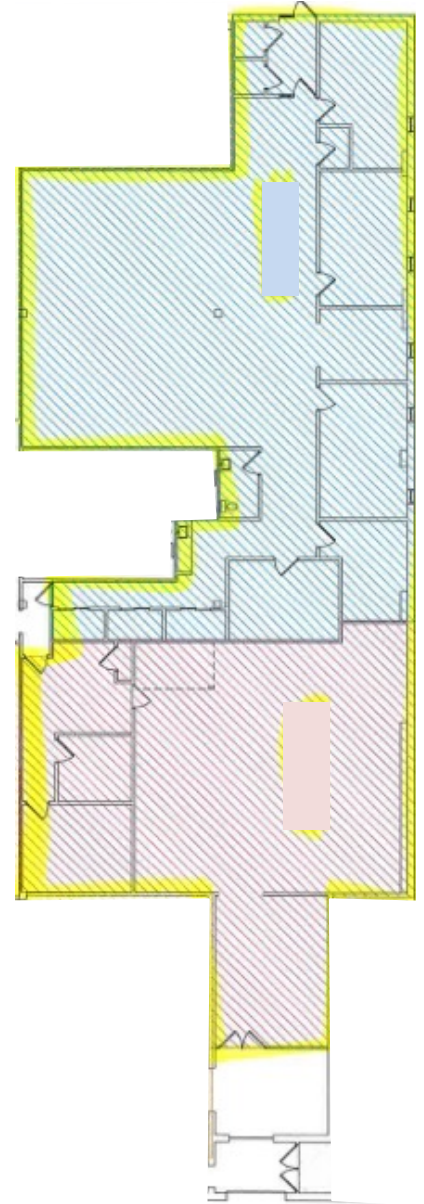

FLEX
7 Kingsbridge Rd, Suites A + C
Fairfield, New Jersey

AVAILABLE FOR LEASE

Total Available: 2,235 -5,730 Square Feet
Divisions: 2,235 Sq Ft, 3,495 Sq Ft, 5,730 Sq Ft
Office Area: To Suit
Ceiling Height: 18' Clear
Loading: 1 Drive-In, 1 Loading Dock
Availability: Immediate
ASKING RENTAL RATE: Negotiable