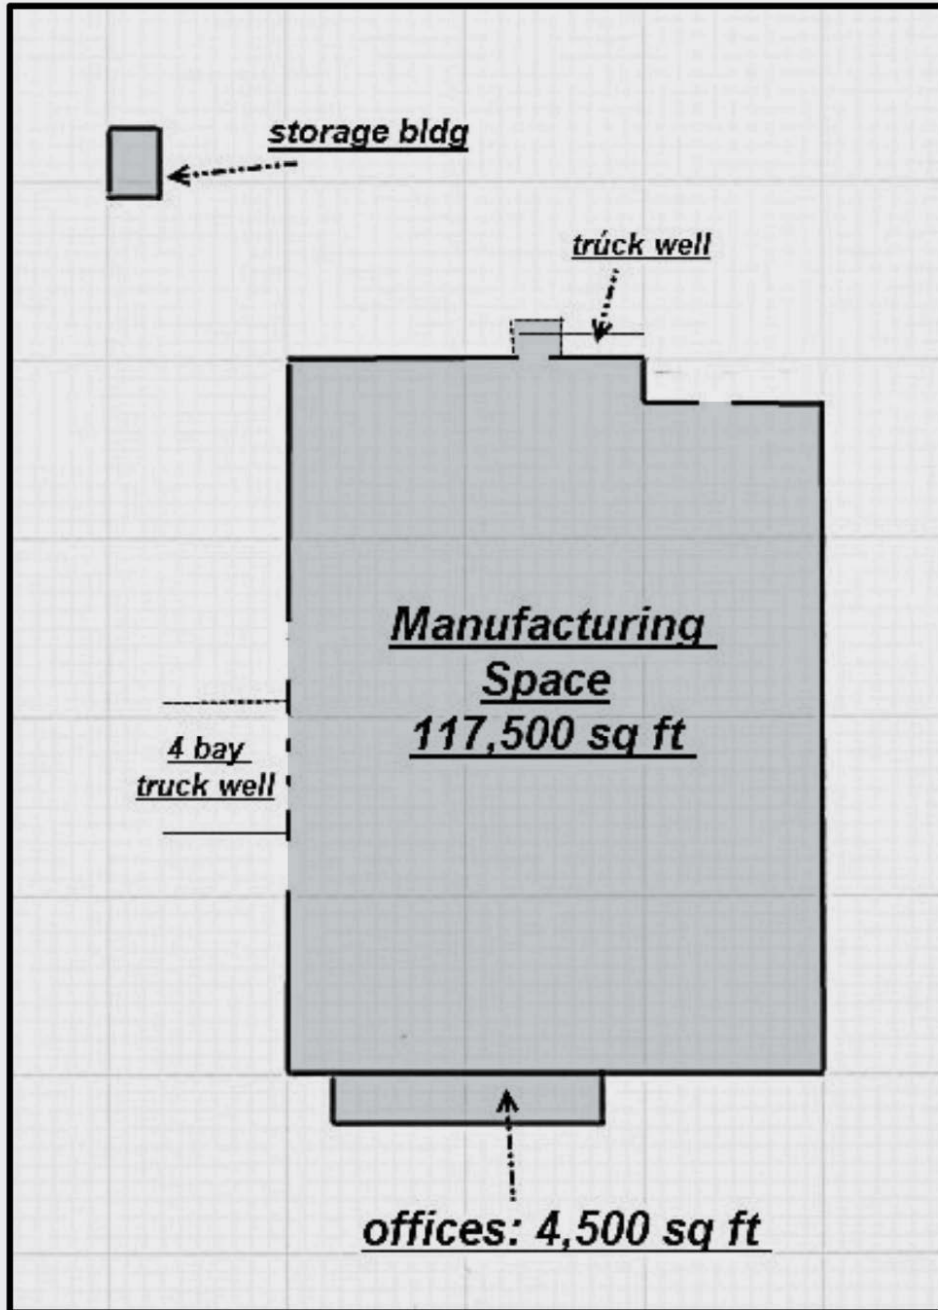

FOR SALE
10115 Lorraine Rd.
Gulfport, Mississippi 39503