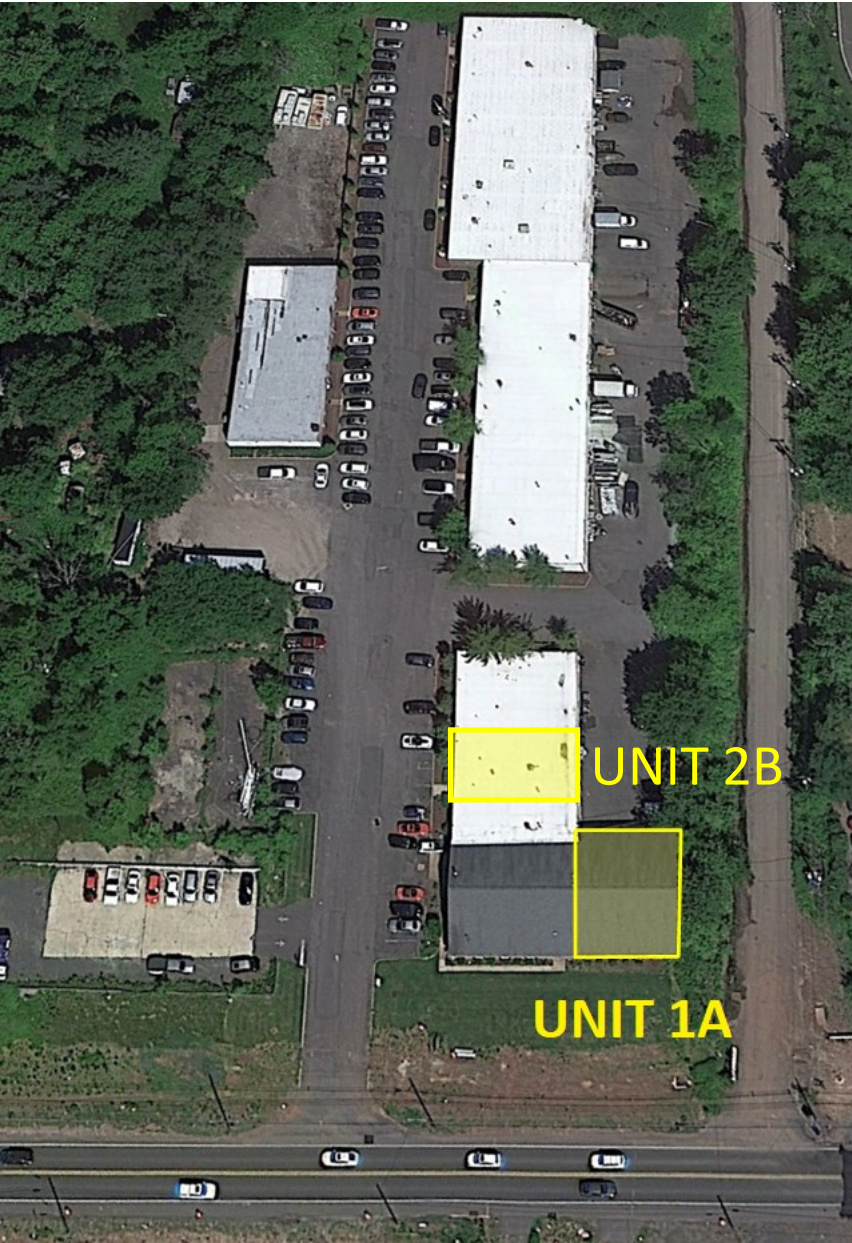

198 RT 206
HILLSBOROUGH TWP., NJ

Lance Bram
COMMERCIAL BROKERAGE
www.lancebram.com

JOE D'AGOSTINO 732.545.1850 X 17 JOE@LANCEBRAM.COM