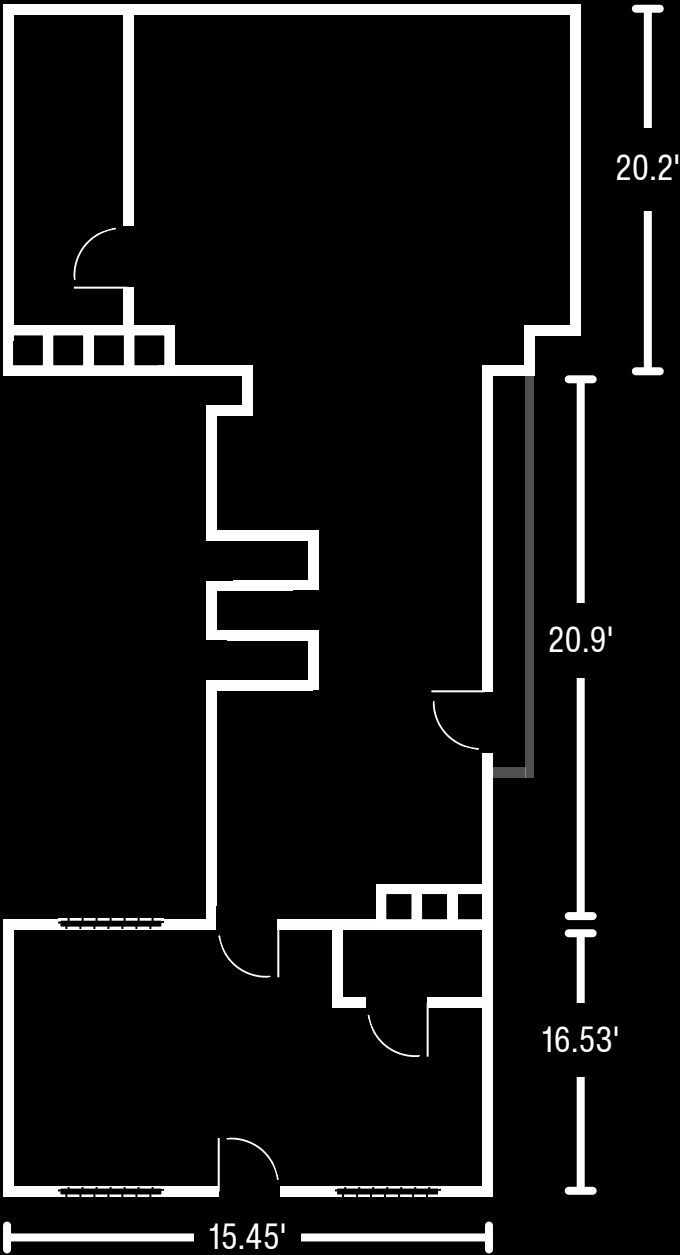

232 METROPOLITAN AVENUE

232 METROPOLITAN AVENUE

232 METROPOLITAN AVENUE

232 METROPOLITAN AVENUE

BROOKLYN, NY 11211

232 METROPOLITAN AVENUE

232 METROPOLITAN AVENUE

232 METROPOLITAN AVENUE

COREY COHEN | CCOHEN@ROEBLINGGROUP.COM | 646.475.7514 | ROEBLINGGROUP.COM/COMMERCIAL

232 Metropolitan Avenue

Brooklyn, NY 11211

Discover the perfect canvas for your business on Metropolitan Avenue in vibrant Williamsburg, Brooklyn. This boutique space, with its high ceilings, large front windows, and modern finishes, is move-in ready. The wide glass storefront ensures excellent visibility, while nearby trendy cafes and easy access to public transportation make it an ideal spot for retail ventures and creative endeavors.

FLOORPLAN

Location Map

3 Minutes
to Bedford Av **L** Station

Annual Ridership: 8,399,477 (2023)

Travel time by car:

Midtown Manhattan - 13 minutes

Downtown Manhattan - 10 minutes

The Neighborhood