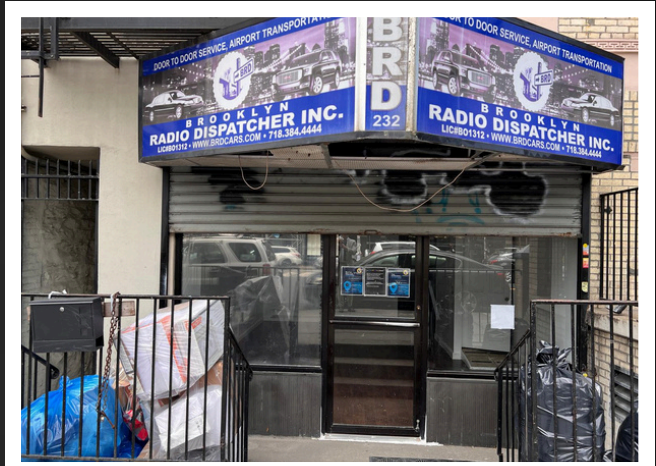

232 METROPOLITAN AVENUE

232 METROPOLITAN AVENUE

232 METROPOLITAN AVENUE

232 METROPOLITAN AVENUE

BROOKLYN, NY 11211

232 METROPOLITAN AVENUE

232 METROPOLITAN AVENUE

232 METROPOLITAN AVENUE

COREY COHEN | CCOHEN@ROEBLINGGROUP.COM | 646.475.7514 | ROEBLINGGROUP.COM/COMMERCIAL

232 Metropolitan Avenue

Brooklyn, NY 11211

Discover the perfect canvas for your business on Metropolitan Avenue in vibrant Williamsburg, Brooklyn. This boutique space, with its high ceilings, large front windows, and modern finishes, is move-in ready. The wide glass storefront ensures excellent visibility, while nearby trendy cafes and easy access to public transportation make it an ideal spot for retail ventures and creative endeavors.