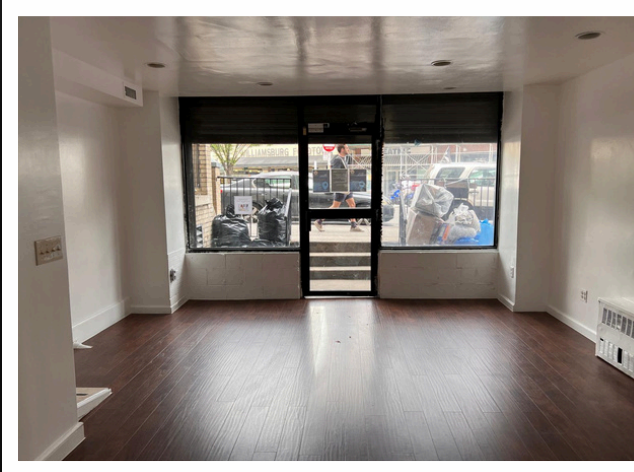

232 METROPOLITAN AVENUE

232 METROPOLITAN AVENUE

232 METROPOLITAN AVENUE

232 METROPOLITAN AVENUE

BROOKLYN, NY 11211

232 METROPOLITAN AVENUE

232 METROPOLITAN AVENUE

232 METROPOLITAN AVENUE

COREY COHEN | CCOHEN@ROEBLINGGROUP.COM | 646.475.7514 | ROEBLINGGROUP.COM/COMMERCIAL

232 Metropolitan Avenue

Brooklyn, NY 11211

Discover the perfect canvas for your business on Metropolitan Avenue in vibrant Williamsburg, Brooklyn. This boutique space, with its high ceilings, large front windows, and modern finishes, is move-in ready. The wide glass storefront ensures excellent visibility, while nearby trendy cafes and easy access to public transportation make it an ideal spot for retail ventures and creative endeavors.