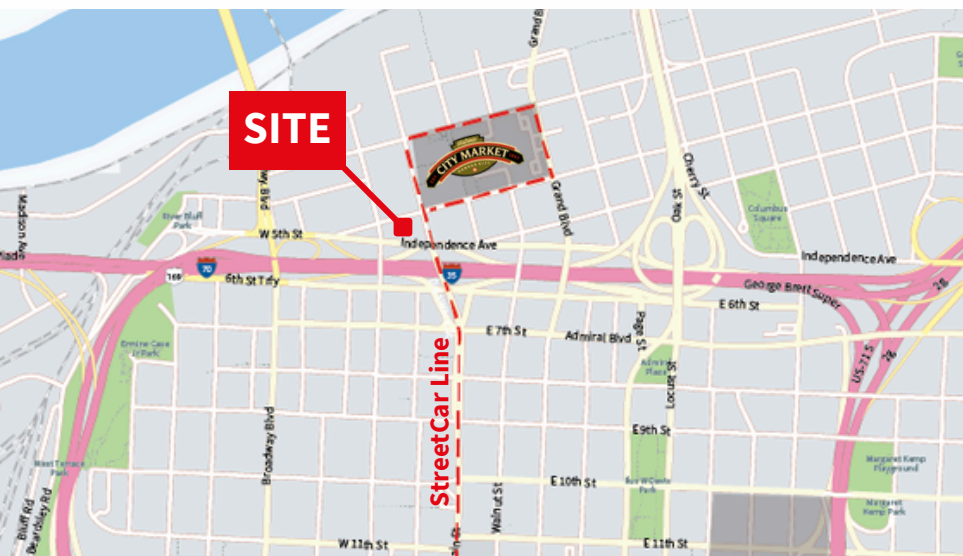

Jayne Miller
Vice President
jayme.miller@jll.com
+1 816 261 2006

jll.com/kansas-city

Jones Lang LaSalle Brokerage, Inc.