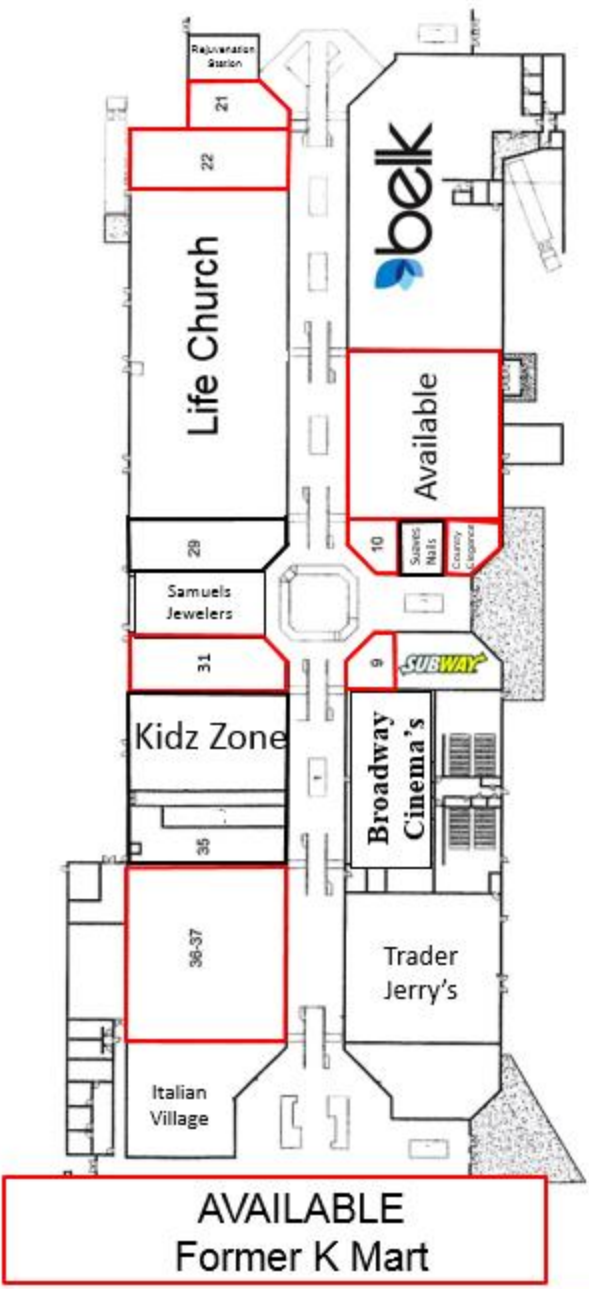

Floor Plan

Space Number	Square Footage
9	460
10	460
12	785
13-14	7,069
21	1,006
22	2,455
31	2,358
36-37	8,160
Former Big K-mart	86,062

Kiosk Number	Square Footage
1	100

Red - Vacant Space
 BLACK - LEASED SPACE

AVAILABLE
 Former K Mart