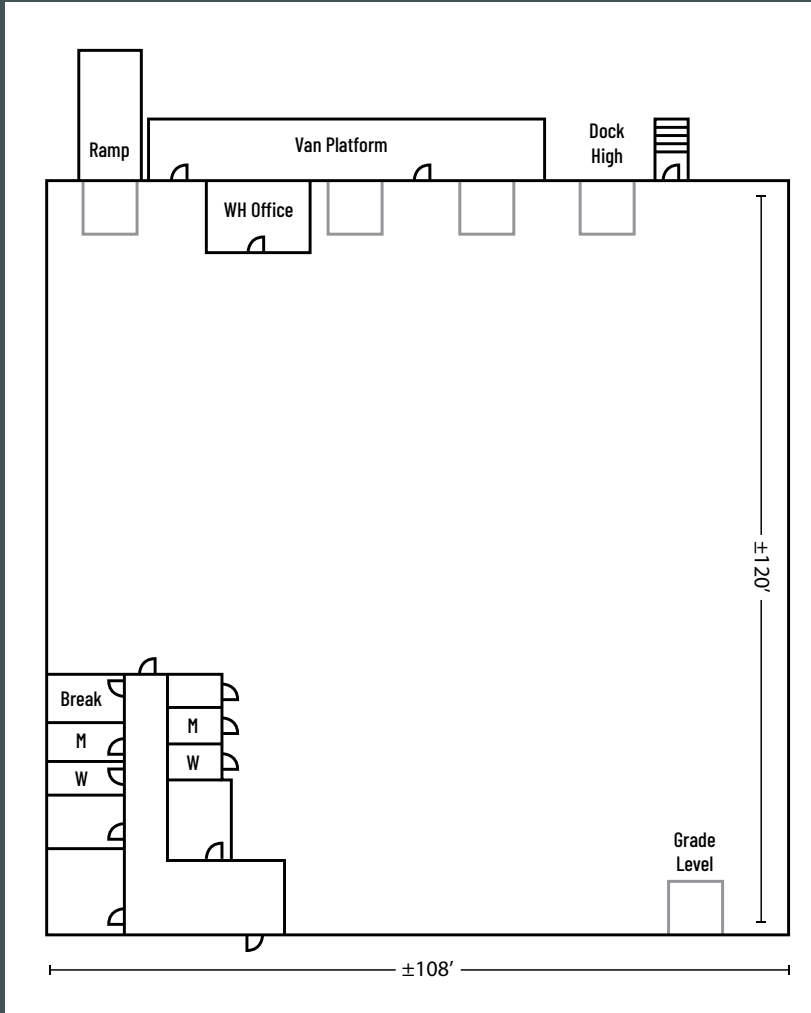

Presidents Plaza

7101 Presidents Drive
Orlando, FL 32809

12,960 SF Available | One Dock Door | Two Ramp/Grade Doors | Four Van Positions

SUITE FEATURES

- + +/-12,960 SF Available
- + (1) Dock-High Door
- + (2) Ramp/Grade Doors
- + (4) Van-High Positions
- + +/-1,300 SF Office
- + Rear Load
- + 18' Clear Height
- + 3-Phase Power