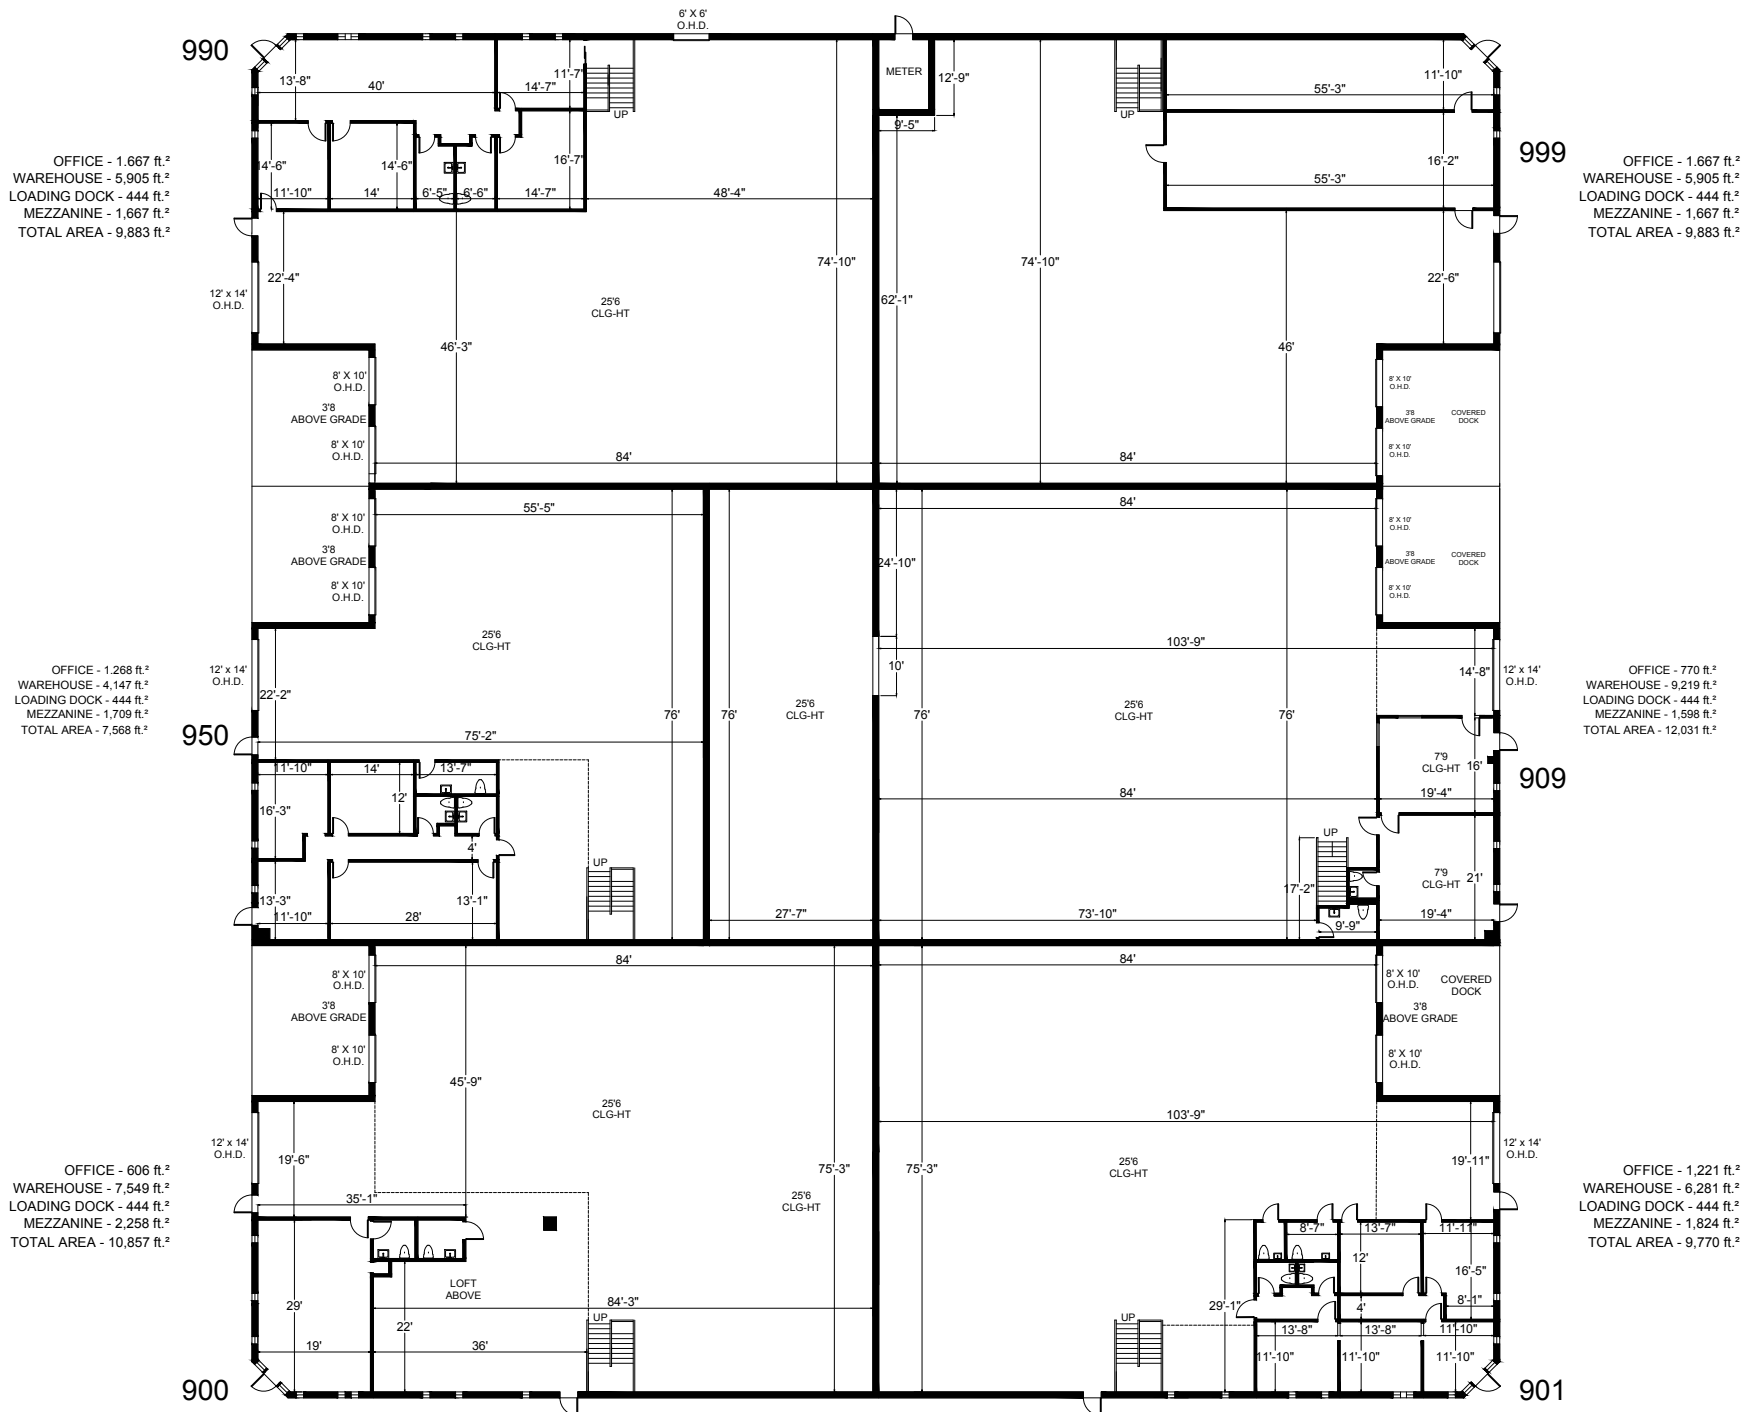

900-999 NW 10TH TERRACE
FORT LAUDERDALE, FL 33311

OFFICE - 1,667 ft.²
WAREHOUSE - 5,905 ft.²
LOADING DOCK - 444 ft.²
MEZZANINE - 1,667 ft.²
TOTAL AREA - 9,883 ft.²

OFFICE - 1,667 ft.²
WAREHOUSE - 5,905 ft.²
LOADING DOCK - 444 ft.²
MEZZANINE - 1,667 ft.²
TOTAL AREA - 9,883 ft.²

OFFICE - 1,268 ft.²
WAREHOUSE - 4,147 ft.²
LOADING DOCK - 444 ft.²
MEZZANINE - 1,709 ft.²
TOTAL AREA - 7,568 ft.²

OFFICE - 770 ft.²
WAREHOUSE - 9,219 ft.²
LOADING DOCK - 444 ft.²
MEZZANINE - 1,598 ft.²
TOTAL AREA - 12,031 ft.²

OFFICE - 606 ft.²
WAREHOUSE - 7,549 ft.²
LOADING DOCK - 444 ft.²
MEZZANINE - 2,258 ft.²
TOTAL AREA - 10,857 ft.²

OFFICE - 1,221 ft.²
WAREHOUSE - 6,281 ft.²
LOADING DOCK - 444 ft.²
MEZZANINE - 1,824 ft.²
TOTAL AREA - 9,770 ft.²