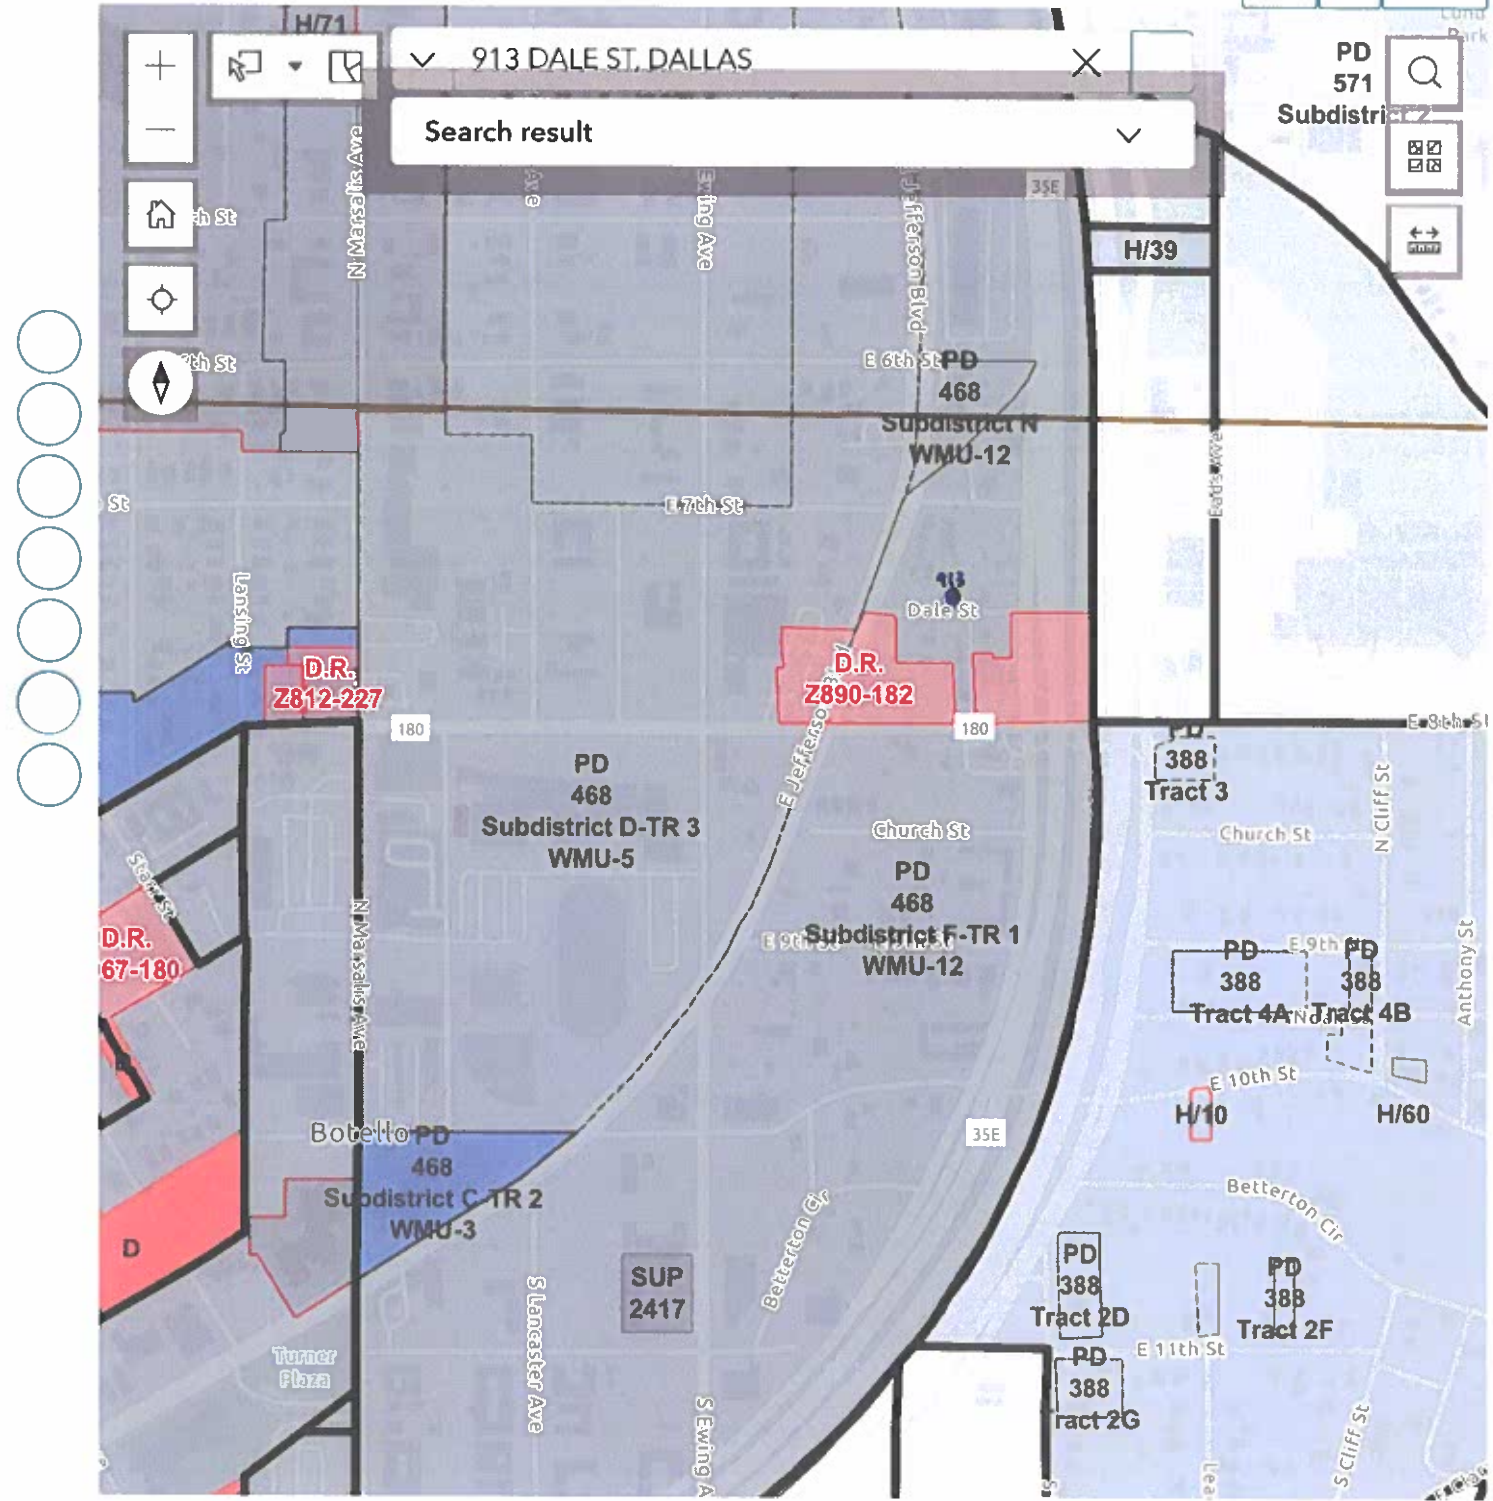

City of Dallas Zoning Map 2.2

Links Home Report

PD 571

Subdistrict

Search icon

Map controls icons

500 ft

Selected features: 0