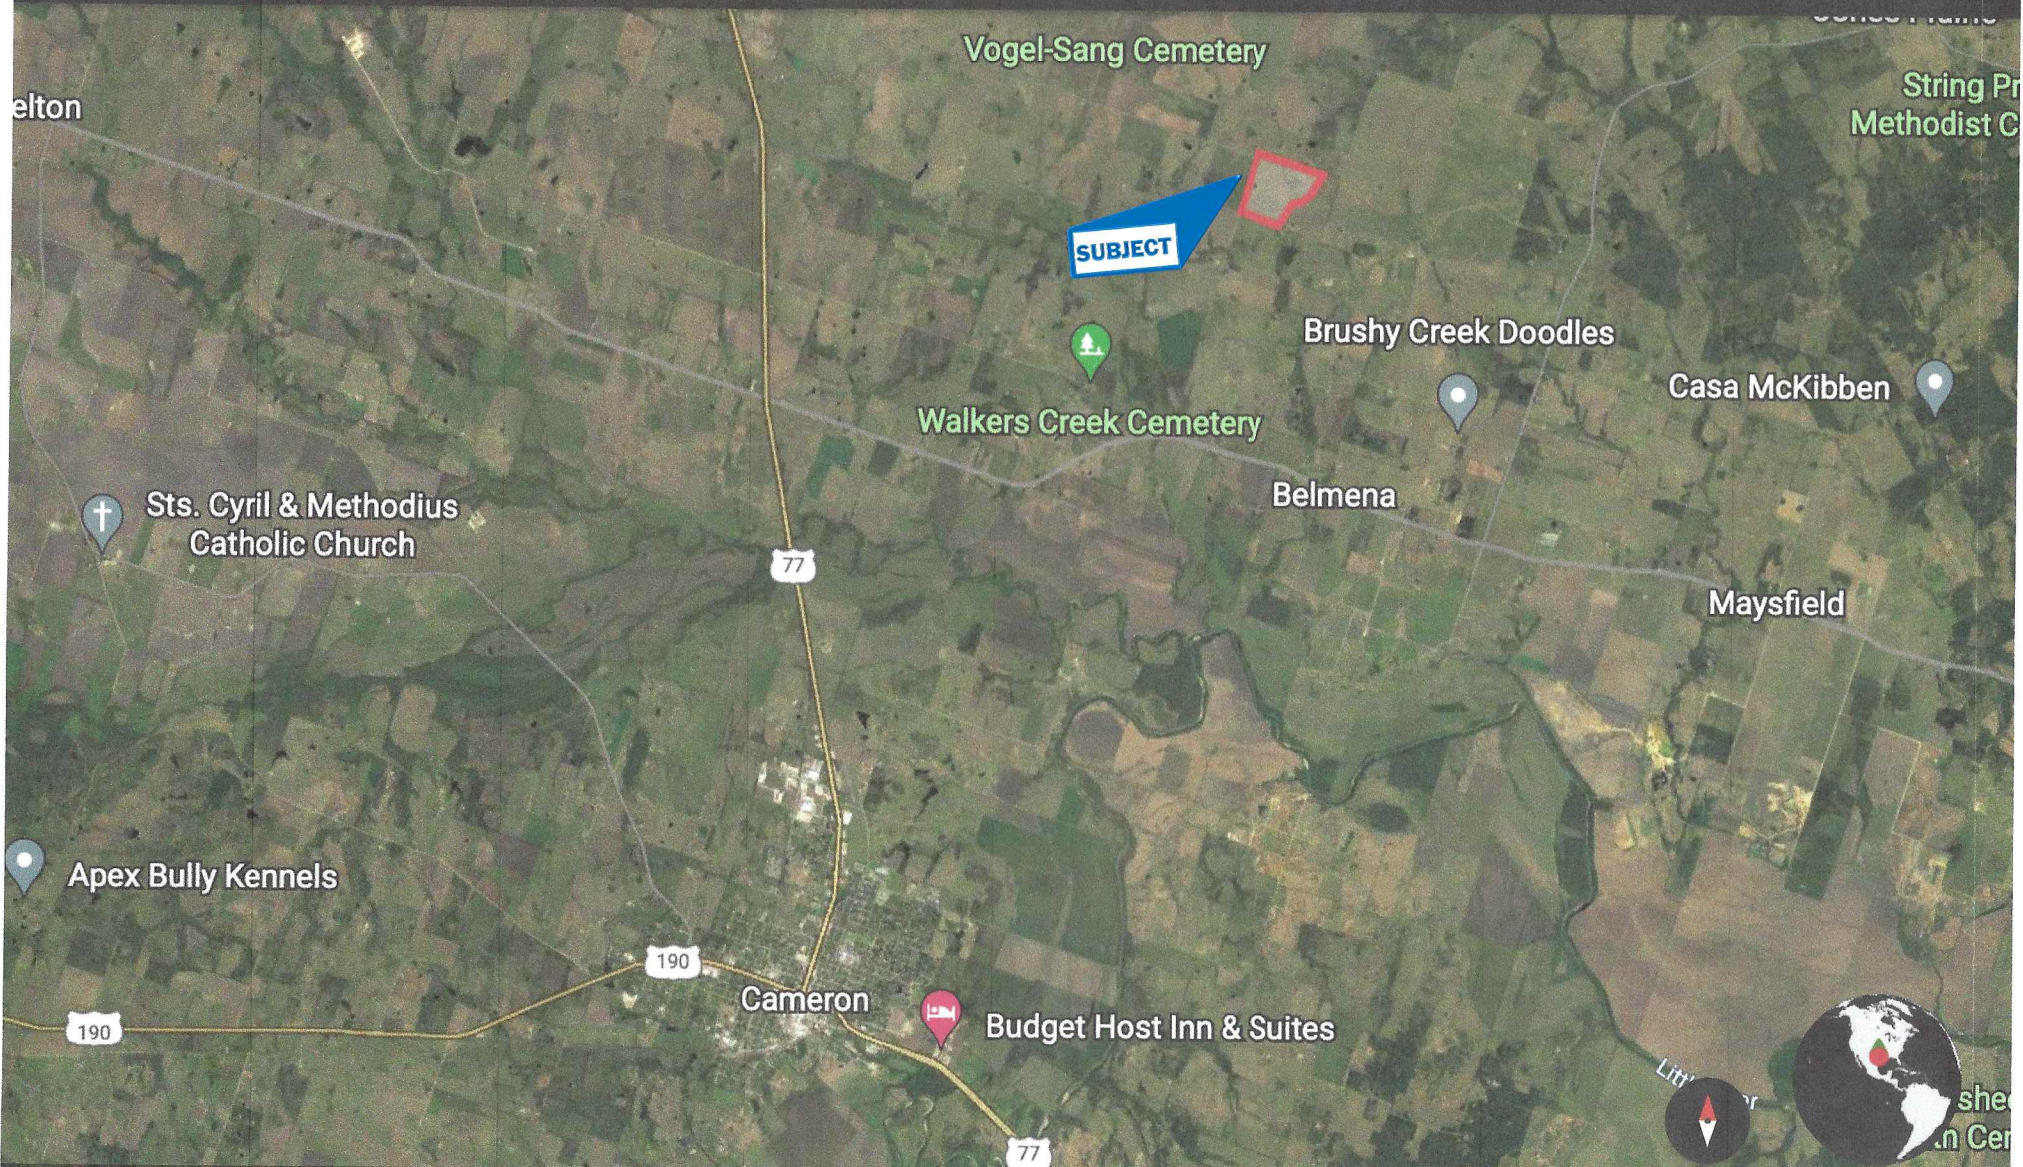

You are currently running an experimental version of Earth.

[Learn more](#)

[Send feedback](#)

Google Earth

Google

5,000 m

Camera: 35 km

30°53'53"N 96°57'00"W

105 m