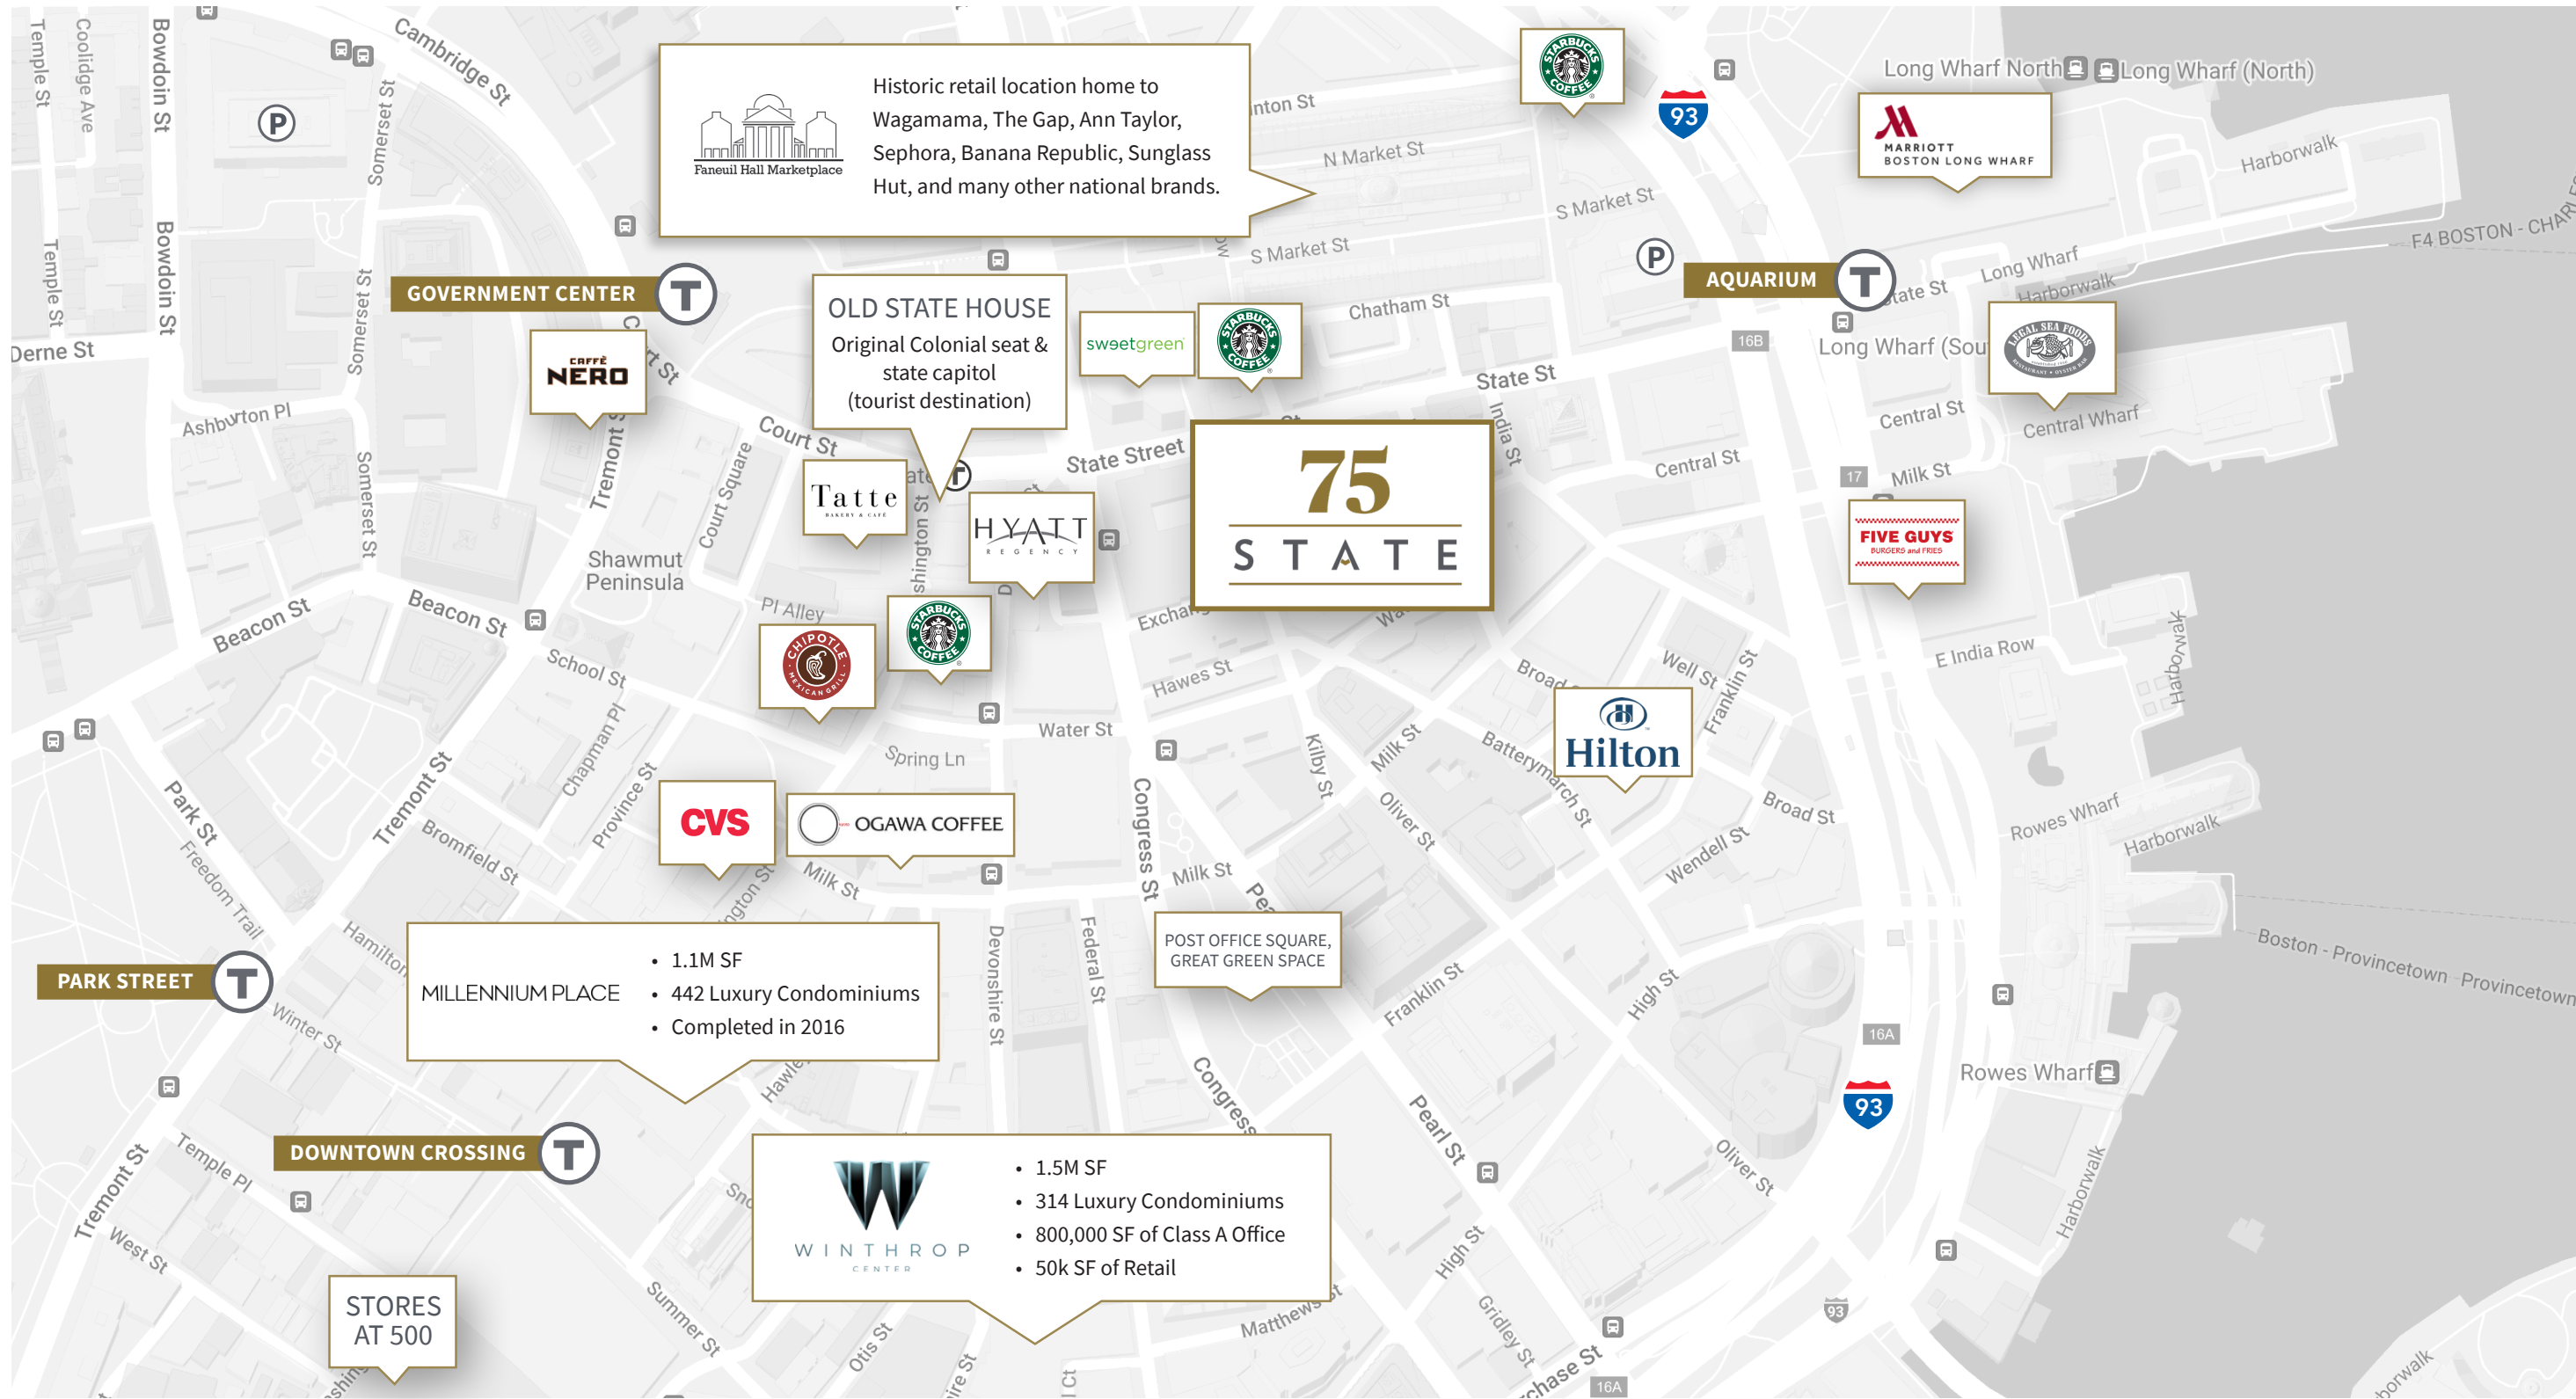

75

STATE

RETAIL FOR LEASE 628 SF - 7,122 SF AVAILABLE

RETAIL FLOOR PLAN

628 SF - 7,122 SF AVAILABLE

RETAIL

WHITNEY E. GALLIVAN
617.850.9612
wgallivan@bradvisors.com

JOE WAGNER
617.850.9675
jwagner@bradvisors.com