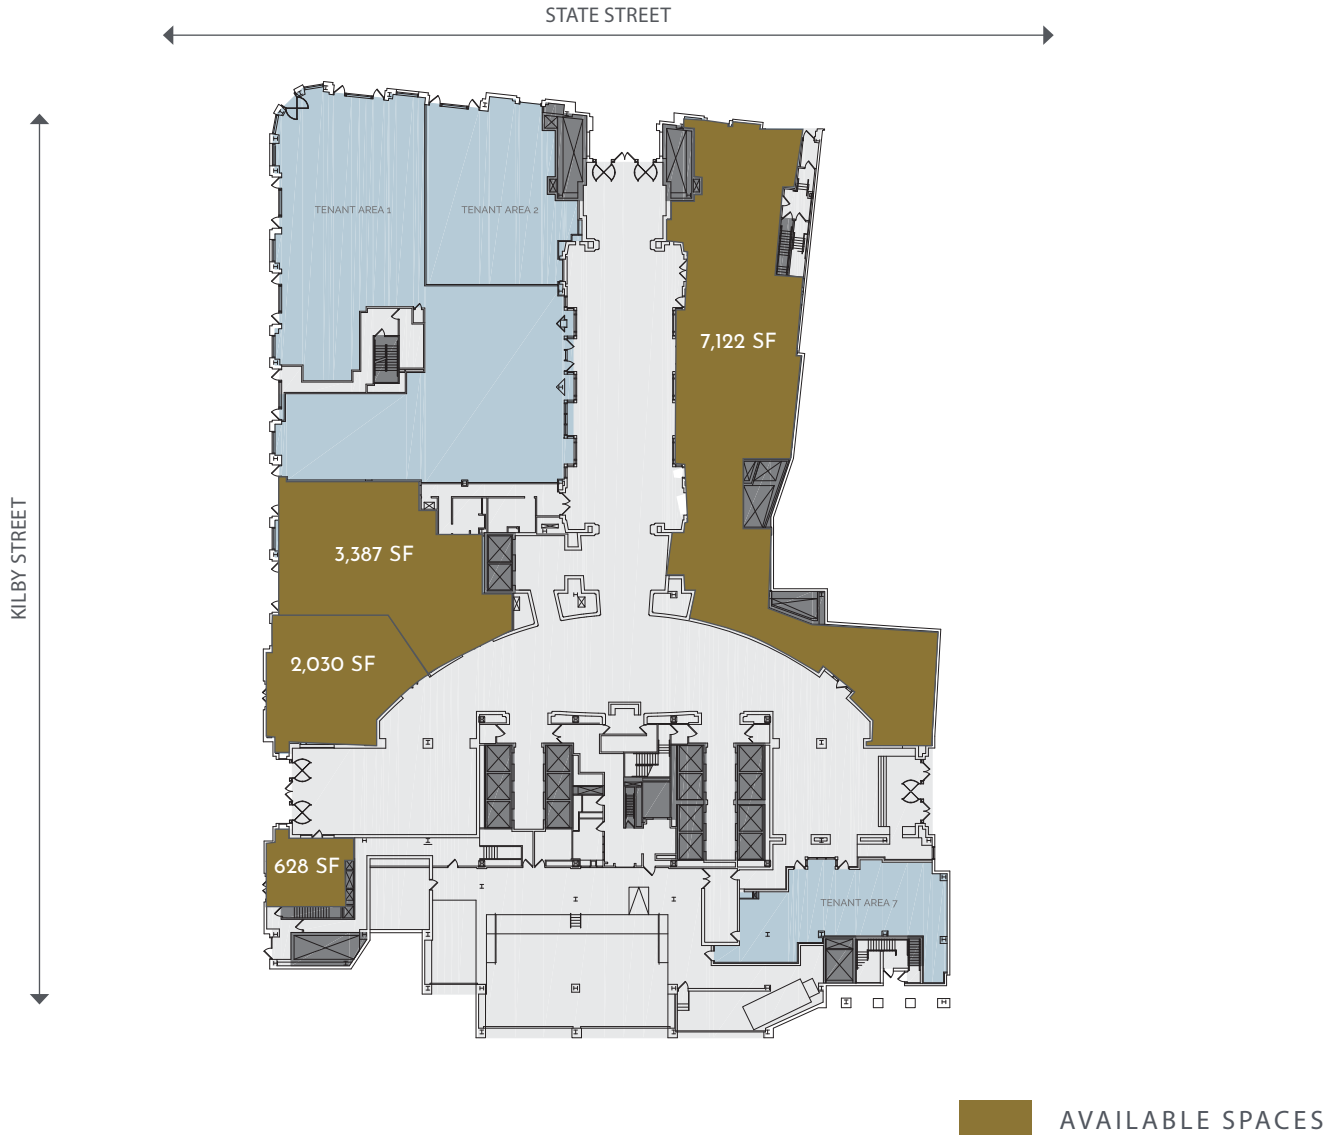

75

STATE

RETAIL FOR LEASE 628 SF - 7,122 SF AVAILABLE

RETAIL FLOOR PLAN

628 SF - 7,122 SF AVAILABLE

RETAIL

WHITNEY E. GALLIVAN
617.850.9612
wgallivan@bradvisors.com

JOE WAGNER
617.850.9675
jwagner@bradvisors.com