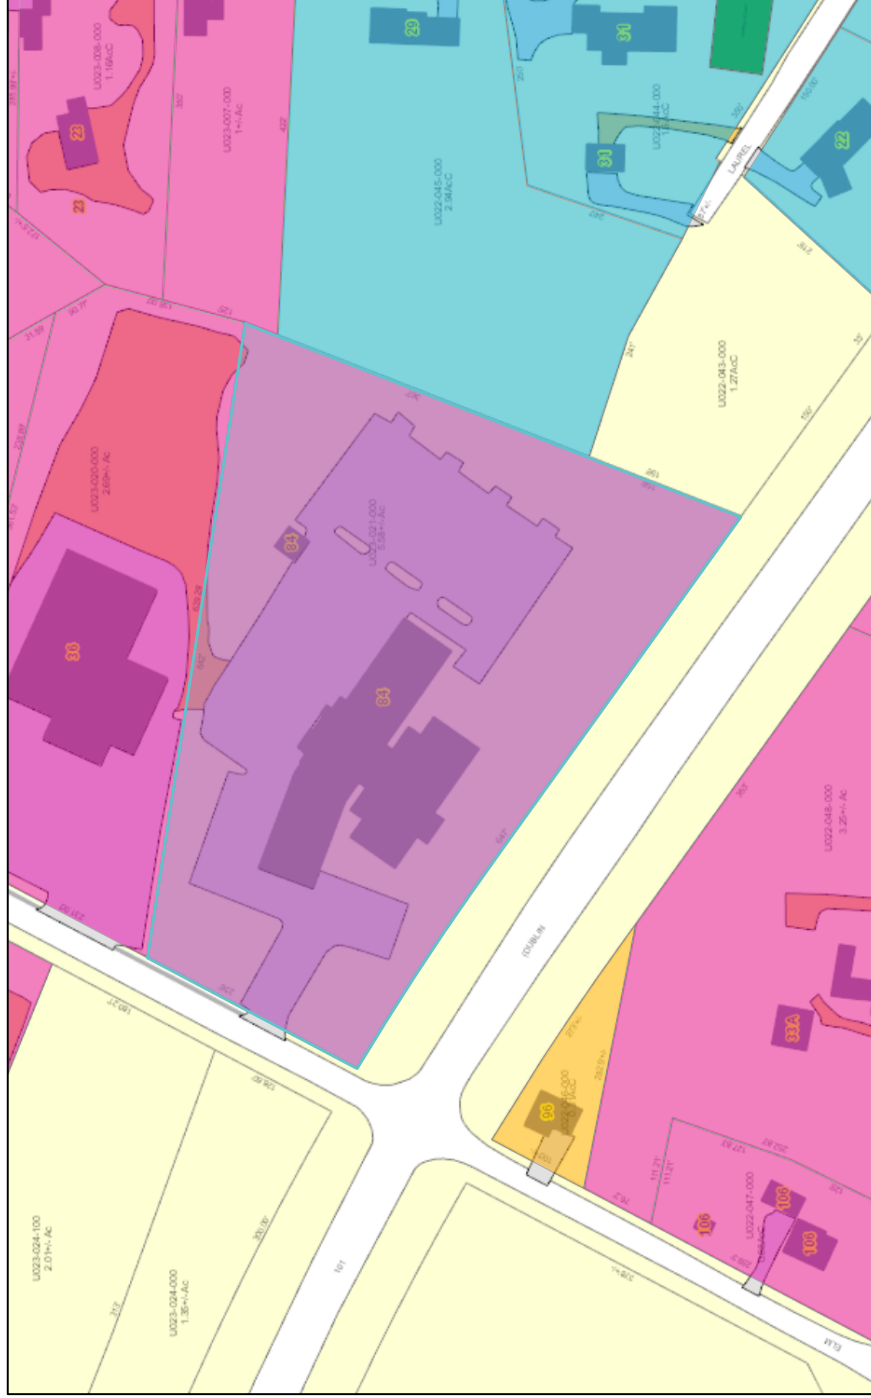

# Sewer Water Users

March 18, 2022

1:2,257

Peterborough NH GIS, CGIS Solutions, VCGI, Esri, HERE, Garmin,  
Town Of Peterborough  
Copyright 2016