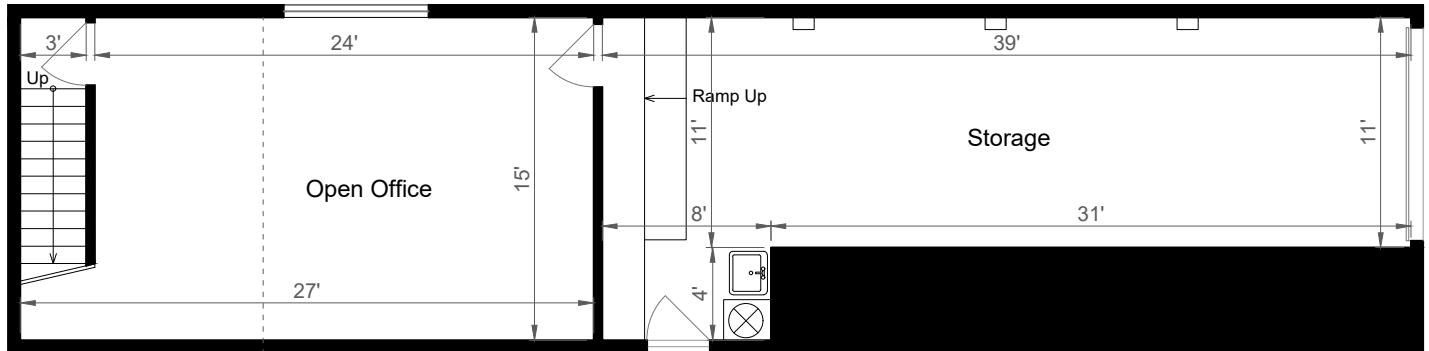

129 KISSLING STREET

SAN FRANCISCO, CA 94103

#129

Estimated Total Square Footage: 1,170 SQ FT

Calculated from outside face of exterior walls and center line of demising walls.