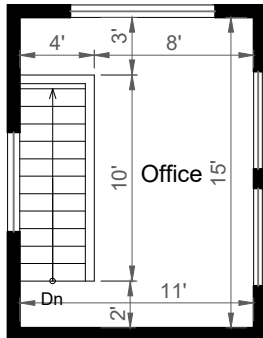

129 KISSLING STREET

SAN FRANCISCO, CA 94103

#129

Estimated Total Square Footage: 1,170 SQ FT

Calculated from outside face of exterior walls and center line of demising walls.