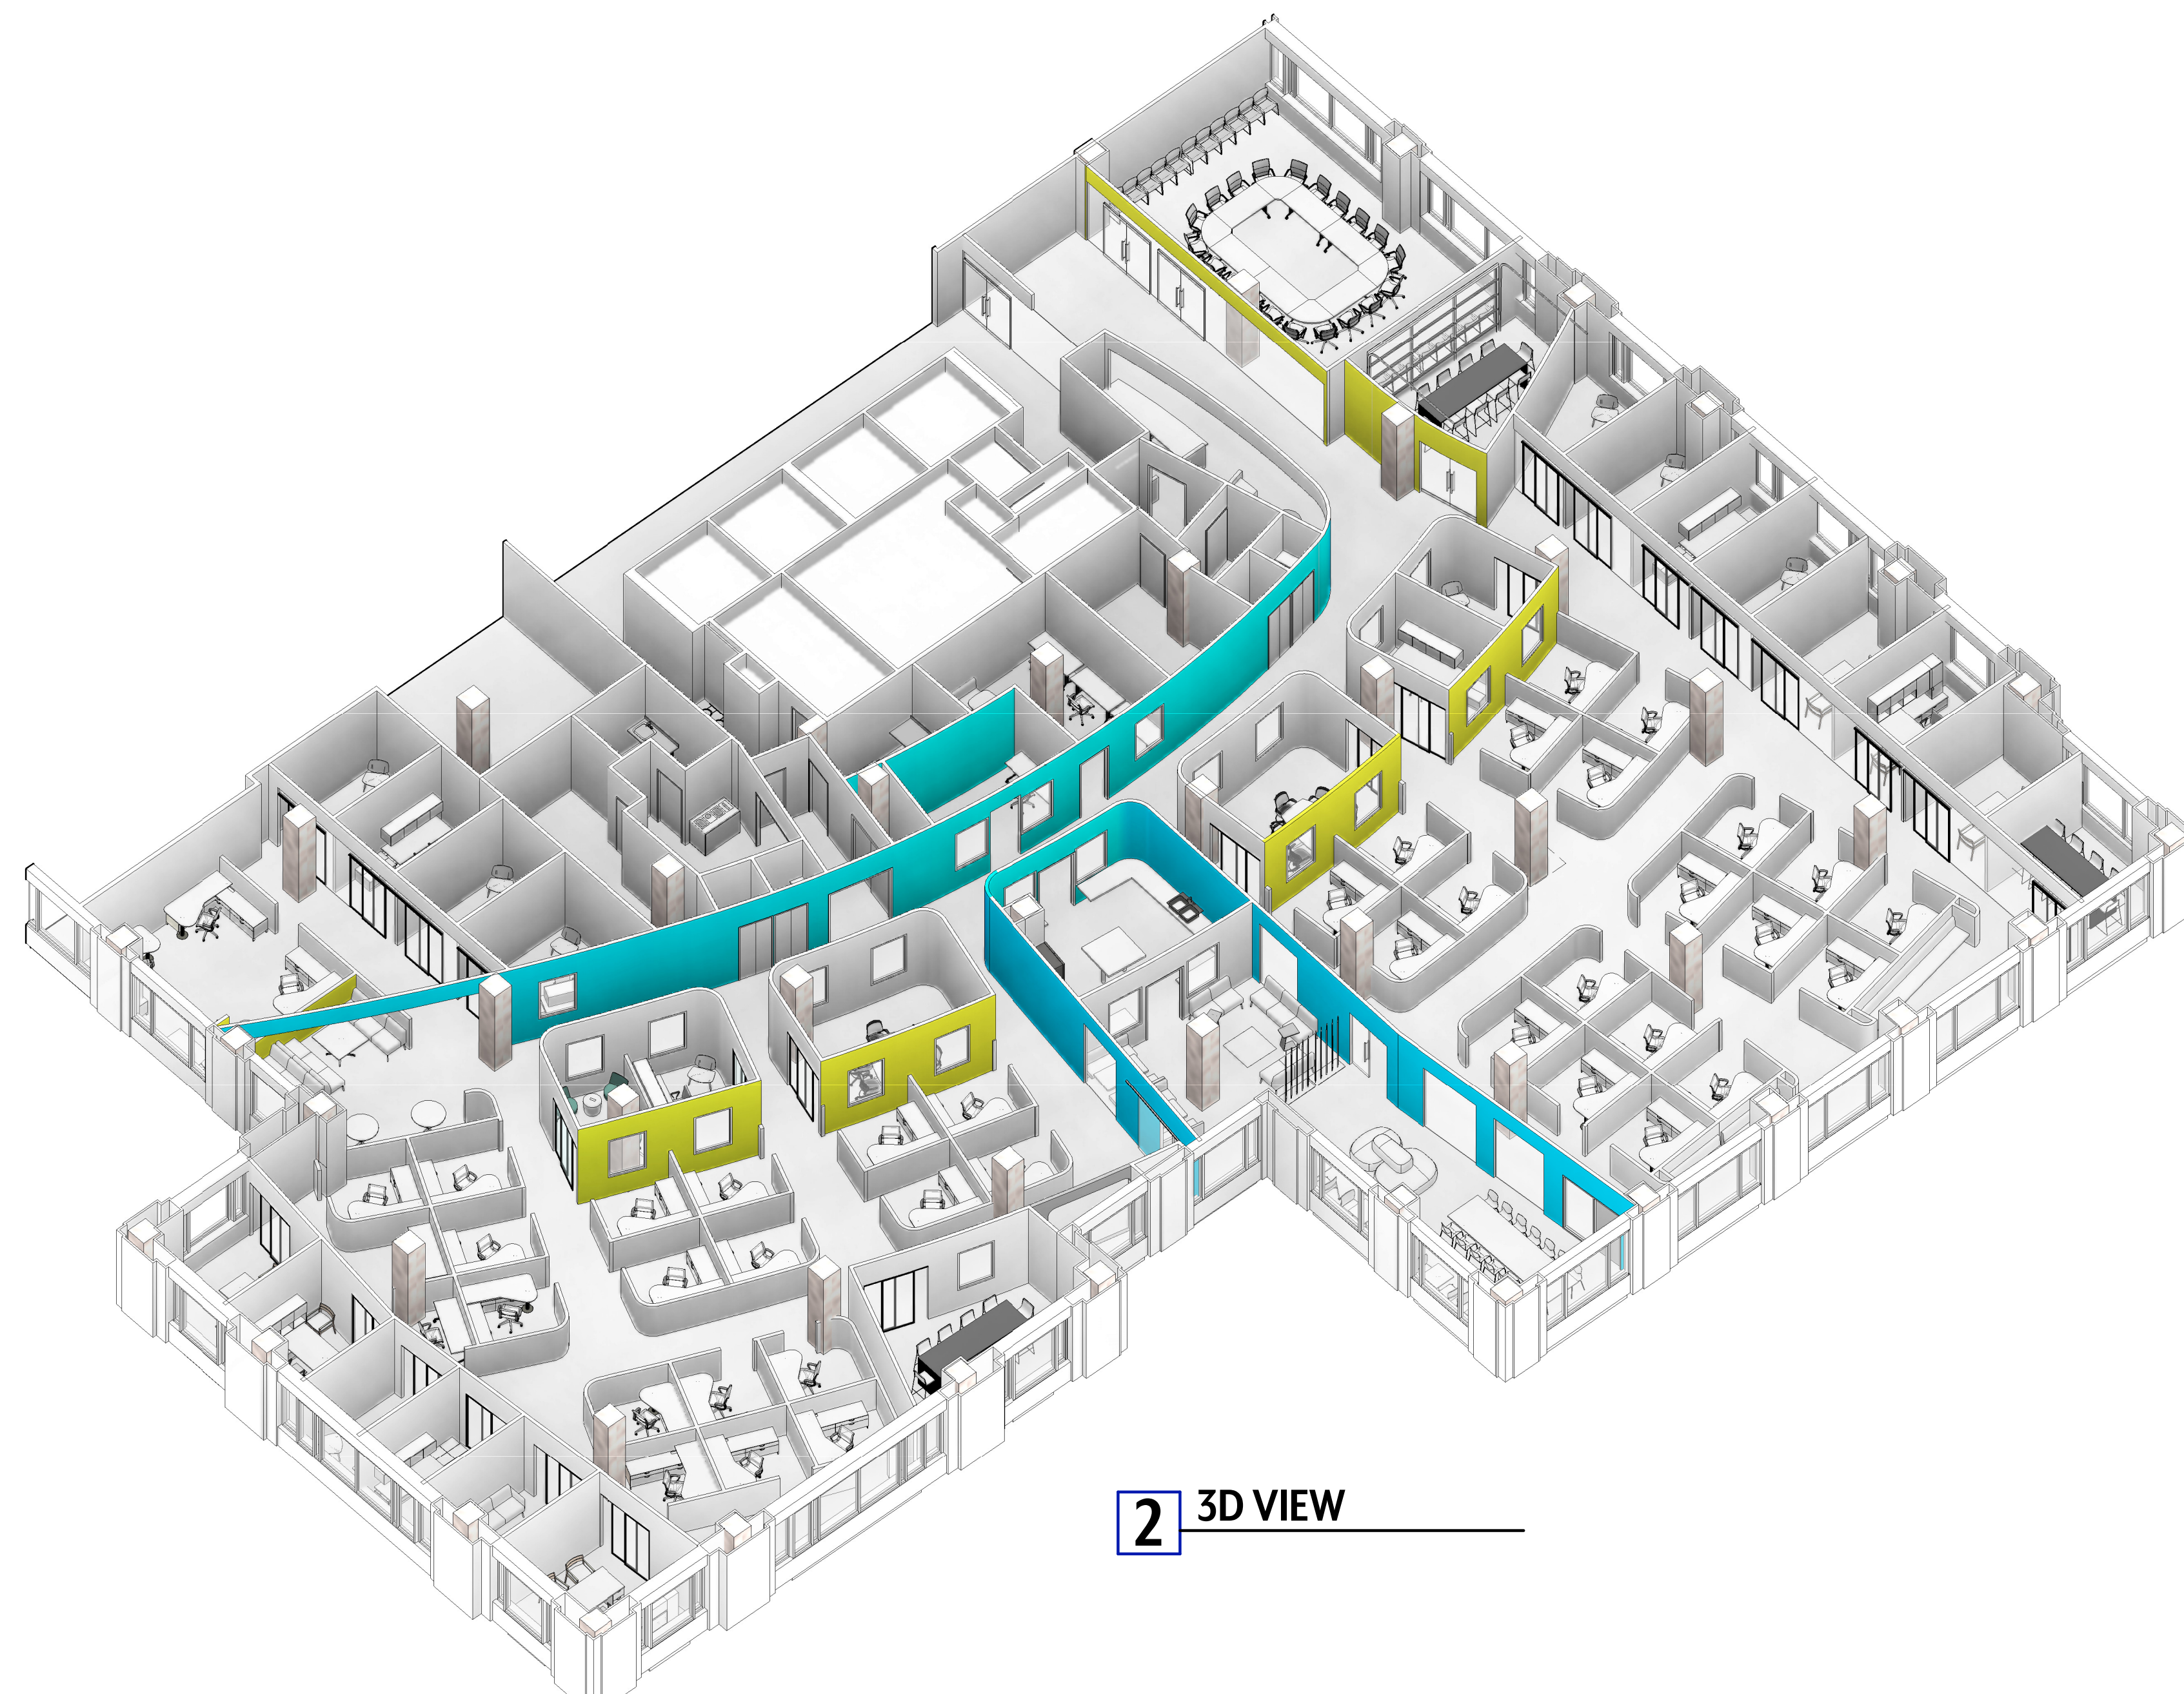

1 RADIAL CENTRAL CANTEEN
1/8" = 1'-0"

2 3D VIEW

SPACE PROGRAM		
SPACE TYPE	PROGRAM CATEGORY	COUNT
EXEC OFFICE	WORK - OFFICE	1
OFFICE	WORK - OFFICE	18
WKST	WORK	42
TOUCHDOWN	WORK	4
CONFERENCE	COLLABORATE	1
CASUAL MEETING	COLLABORATE	1
MEETING	COLLABORATE	2
HUDDLE	COLLABORATE	5
RECEPTION	WELCOME	2
RECEPTION SEATING	WELCOME	1
CANTEEN	RETREAT	1
WINDOW SEAT	RETREAT	3
QUIET	RETREAT	1
PHONE	RETREAT	4
WELLNESS	RETREAT	1
PANTRY	OPERATE	1
LAN	SUPPORT	1
FILING/STORAGE	OPERATE	1
MAIL/COPY	OPERATE	1
CLOSET	SUPPORT	2
STORAGE	SUPPORT	1

3 KEY PLAN
1" = 40'-0"