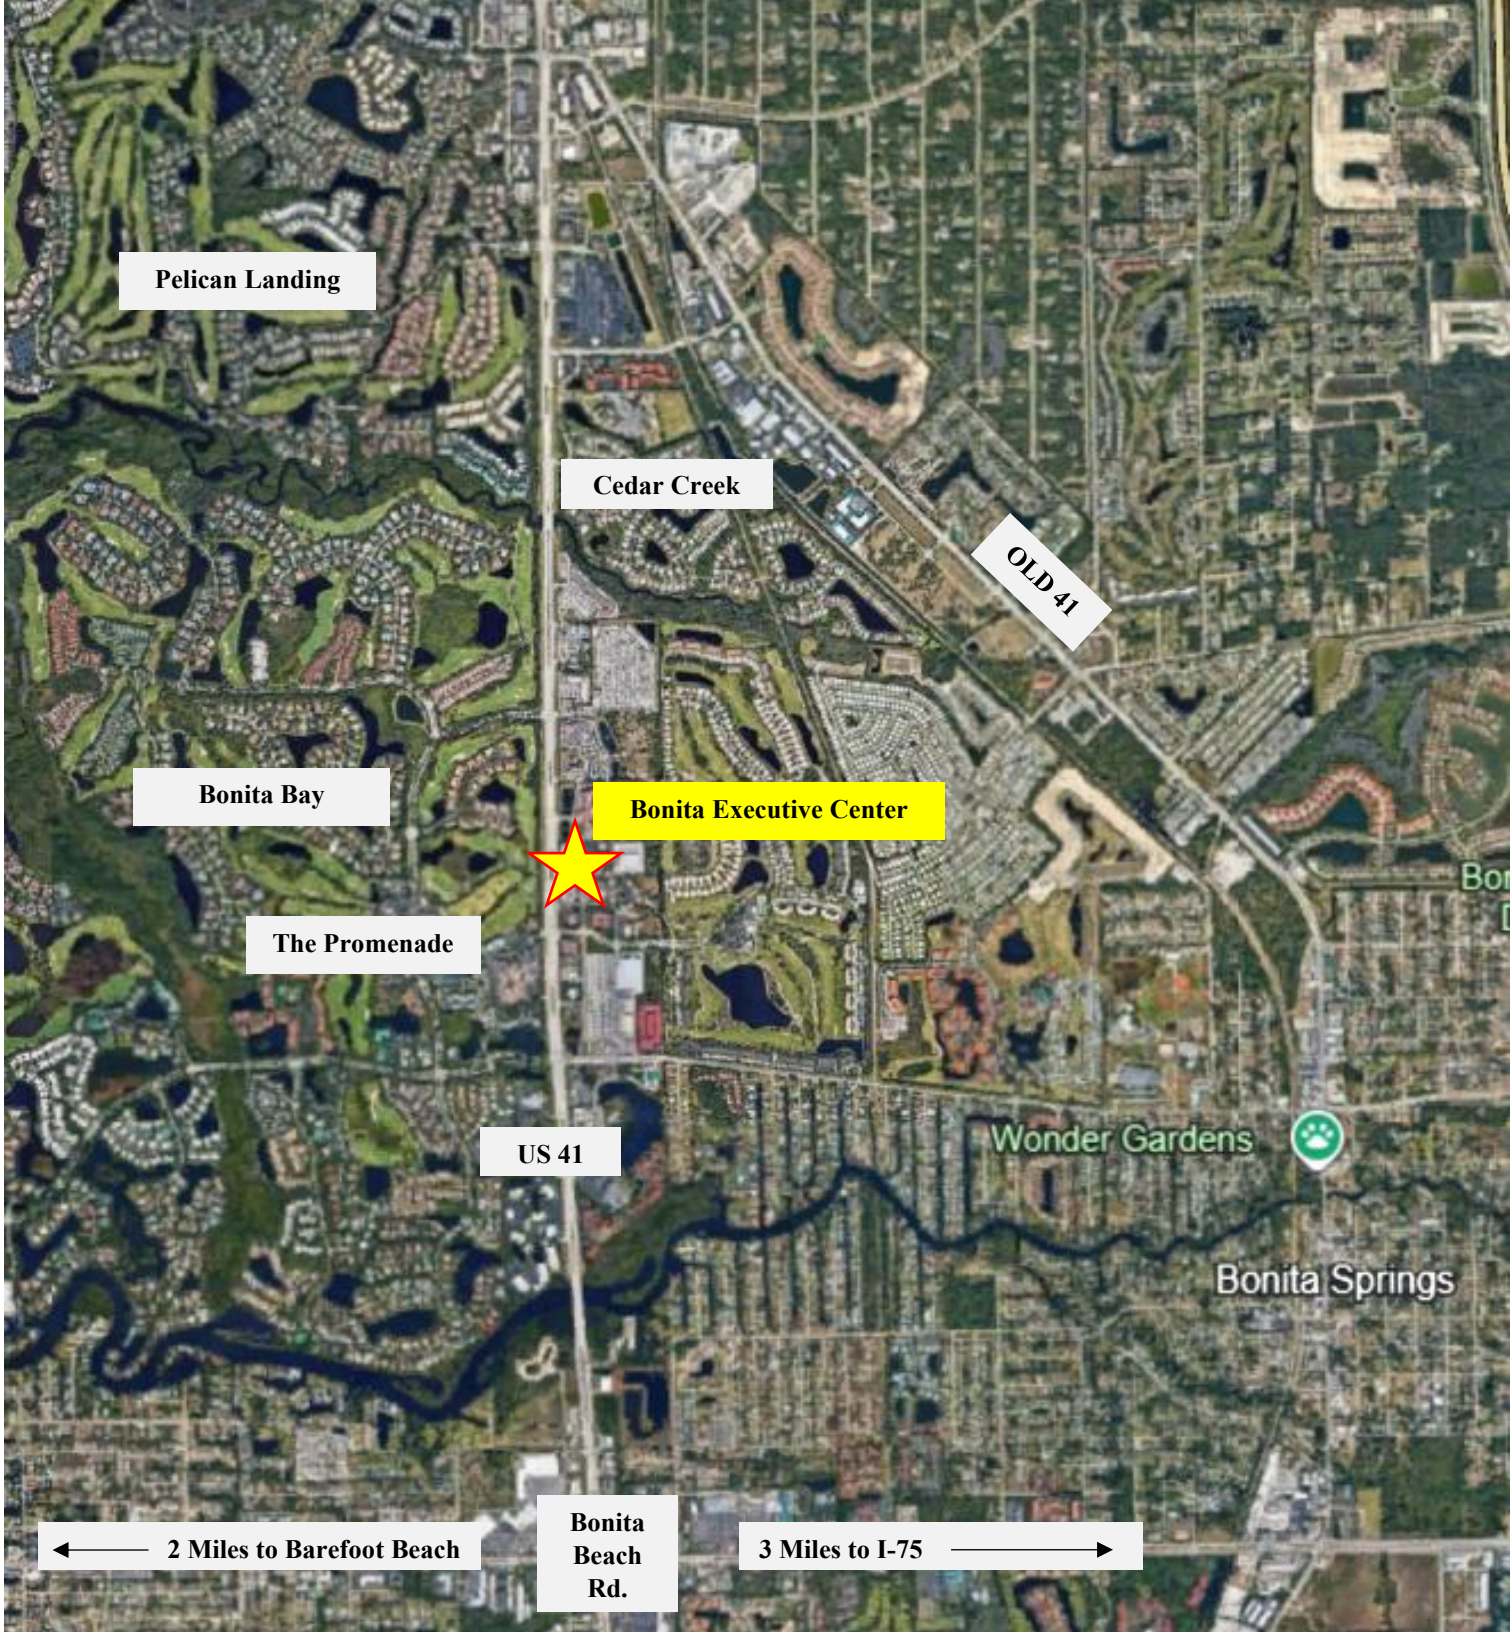

PROPERTY FEATURES

High Profile CLASS A Executive Suites located in desirable US 41 corridor of Bonita Springs.

SPACE AVAILABLE

Modern and freshly remodeled office suites
Conference room available
Private mailbox
24-hour access with security fob
Kitchen / Coffee Bar
See available suites on page four.

LEASE RATES

Gross 1-year leases starting at $900 p/m

LOCATION

Located conveniently just off US 41 and north of Highland Woods Blvd @ traffic light

Directly across from luxury shopping and fine dining at The Promenade.

Multiple prestigious gated communities within 1 mile radius

North/South 41 travel as well as 3.5 miles to Interstate 75 provides multiple options for accessibility