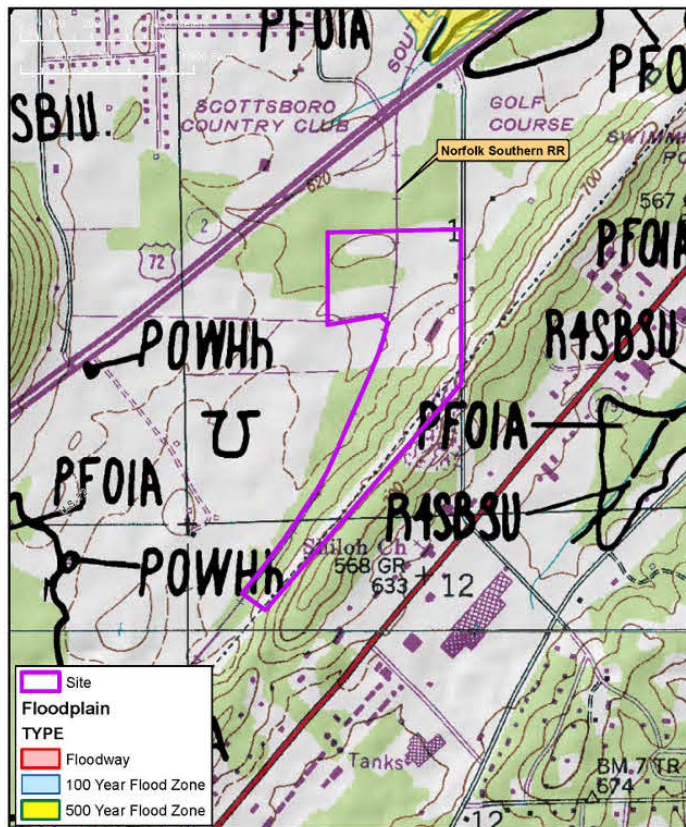

Site Profile

Alabama Site Selection Database

Scottsboro Ind Park Rail Sites

City: Scottsboro   County: Jackson
Micropolitan Area: Scottsboro

This information has been secured from sources we believe to be reliable; however, we make no representation or warranties, expressed or implied, as to the accuracy of the information.

Economic Development Partnership of Alabama
www.edpa.org