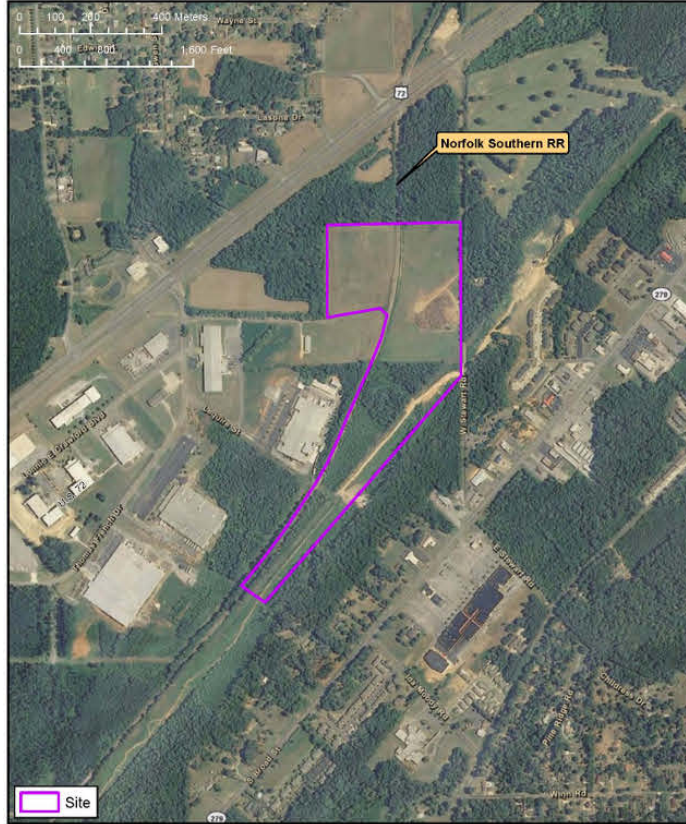

Site Profile

Alabama Site Selection Database

Scottsboro Ind Park Rail Sites

City: Scottsboro   County: Jackson
Micropolitan Area: Scottsboro

This information has been secured from sources we believe to be reliable; however, we make no representation or warranties, expressed or implied, as to the accuracy of the information.

Economic Development Partnership of Alabama
www.edpa.org