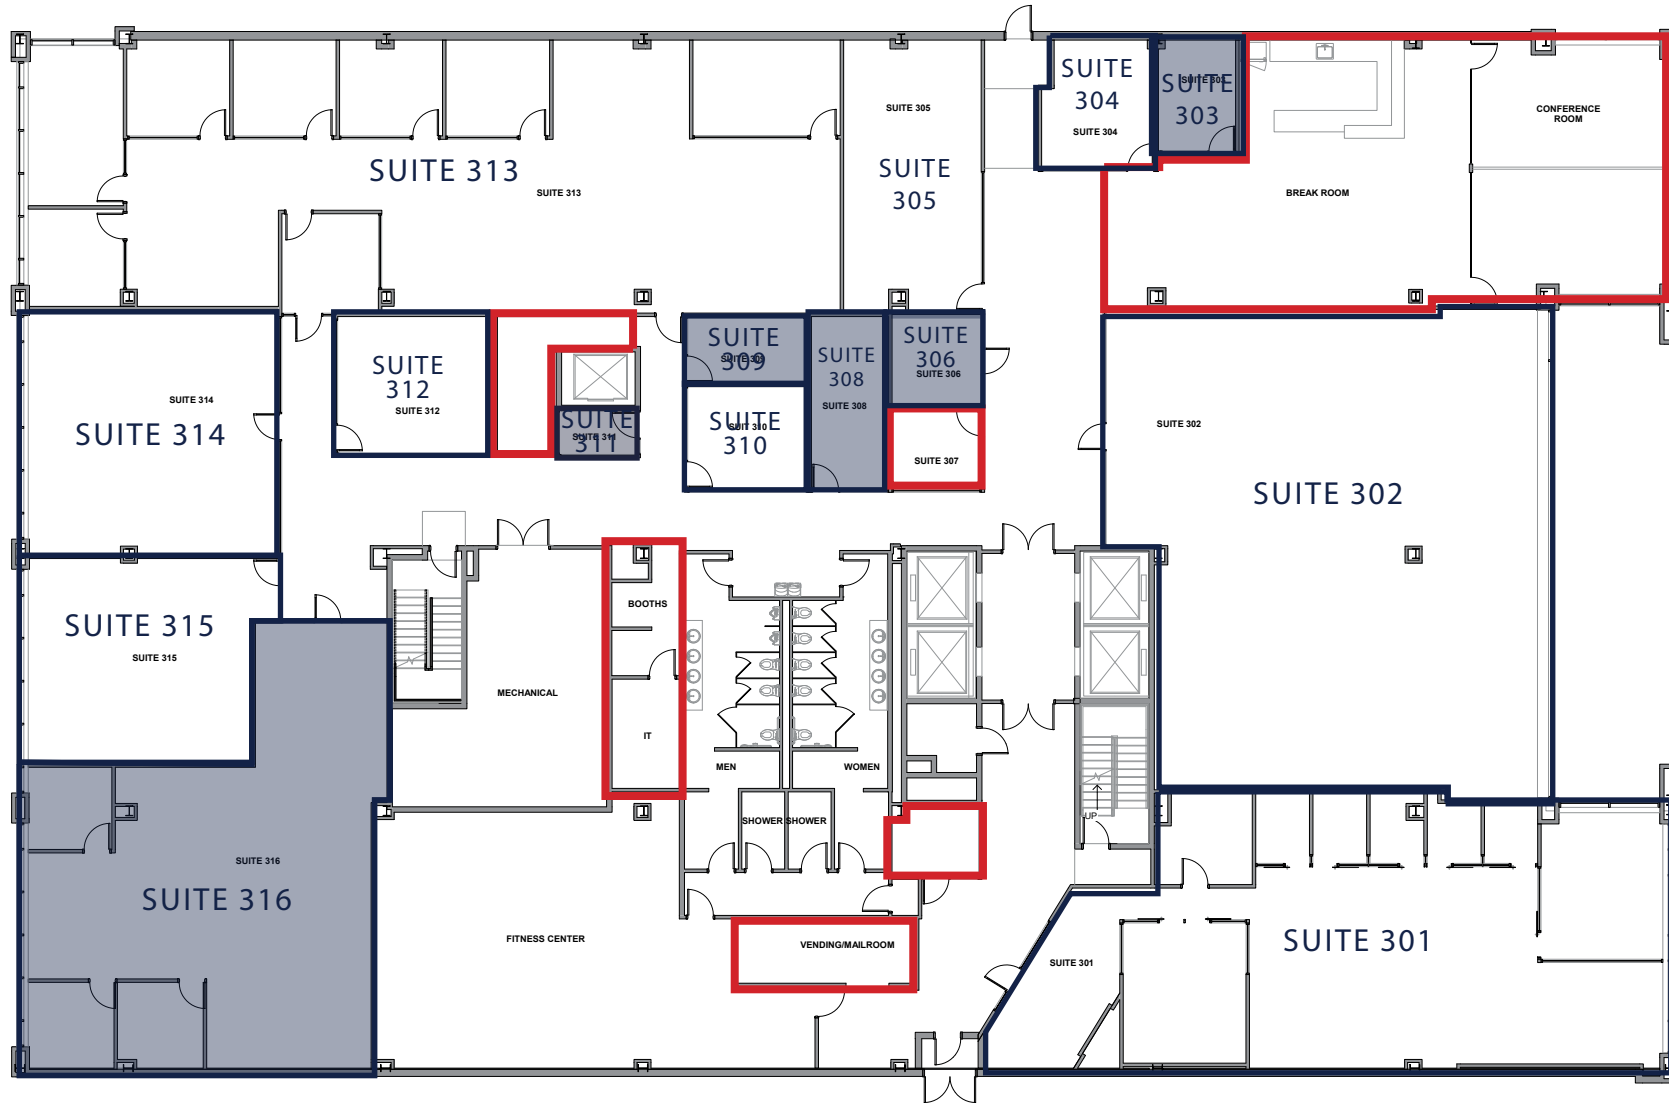

## LEASING OPPORTUNITIES

Suite	Monthly Rent	Status
301		Occupied
302		Occupied
303	\$850	Available
304		Occupied
305		Occupied
306	\$850	Available
308	\$1,000	Available
309	\$850	Available
310		Occupied
311	\$500	Available
312		Occupied
313		Occupied
314		Occupied
315		Occupied
316	\$7,000	Available