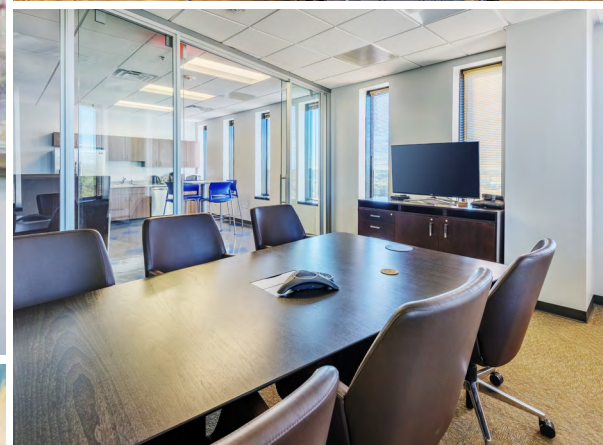

IOI NORTH MAIN

GREENVILLE, SC 29601