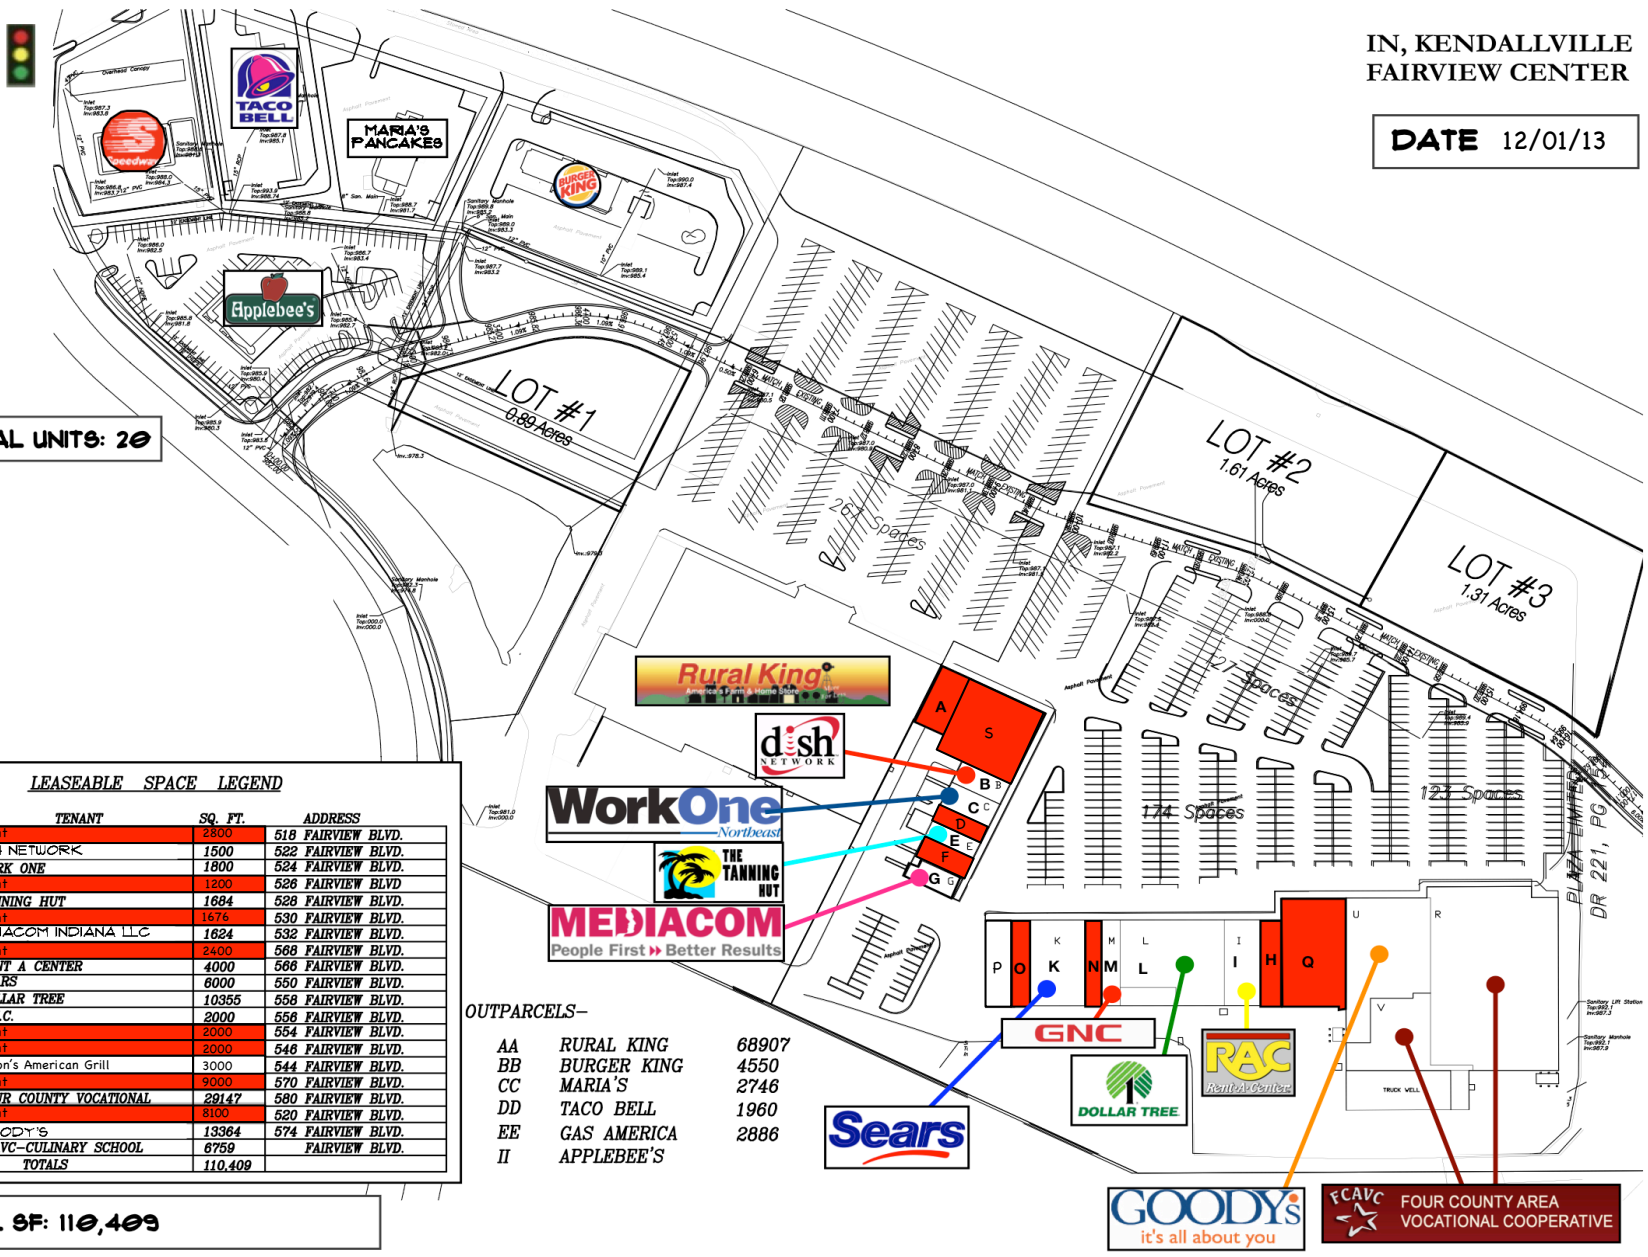

IN, KENDALLVILLE
FAIRVIEW CENTER

DATE 12/01/13

TOTAL UNITS: 20

LEASEABLE SPACE LEGEND

BLDG	TENANT	SQ. FT.	ADDRESS
A	Vacant	2800	518 FAIRVIEW BLVD.
B	DISH NETWORK	1500	522 FAIRVIEW BLVD.
C	WORK ONE	1800	524 FAIRVIEW BLVD.
D	Vacant	1200	526 FAIRVIEW BLVD.
E	TANNING HUT	1684	528 FAIRVIEW BLVD.
F	Vacant	1676	530 FAIRVIEW BLVD.
G	MEDIACOM INDIANA LLC	1624	532 FAIRVIEW BLVD.
H	Vacant	2400	568 FAIRVIEW BLVD.
I	RENT A CENTER	4000	568 FAIRVIEW BLVD.
K	SEARS	6000	550 FAIRVIEW BLVD.
L	DOLLAR TREE	10355	558 FAIRVIEW BLVD.
M	G.N.C.	2000	556 FAIRVIEW BLVD.
N	Vacant	2000	554 FAIRVIEW BLVD.
O	Vacant	2000	546 FAIRVIEW BLVD.
P	Dawson's American Grill	3000	544 FAIRVIEW BLVD.
Q	Vacant	9000	570 FAIRVIEW BLVD.
R	FOUR COUNTY VOCATIONAL	29147	580 FAIRVIEW BLVD.
S	Vacant	8100	520 FAIRVIEW BLVD.
U	GOODY'S	13364	574 FAIRVIEW BLVD.
V	FCAVC-CULINARY SCHOOL	8759	FAIRVIEW BLVD.
TOTALS		110,409	

OUTPARCELS-

AA	RURAL KING	68907
BB	BURGER KING	4550
CC	MARIA'S	2746
DD	TACO BELL	1960
EE	GAS AMERICA	2886
II	APPLEBEE'S	

TOTAL SF: 110,409