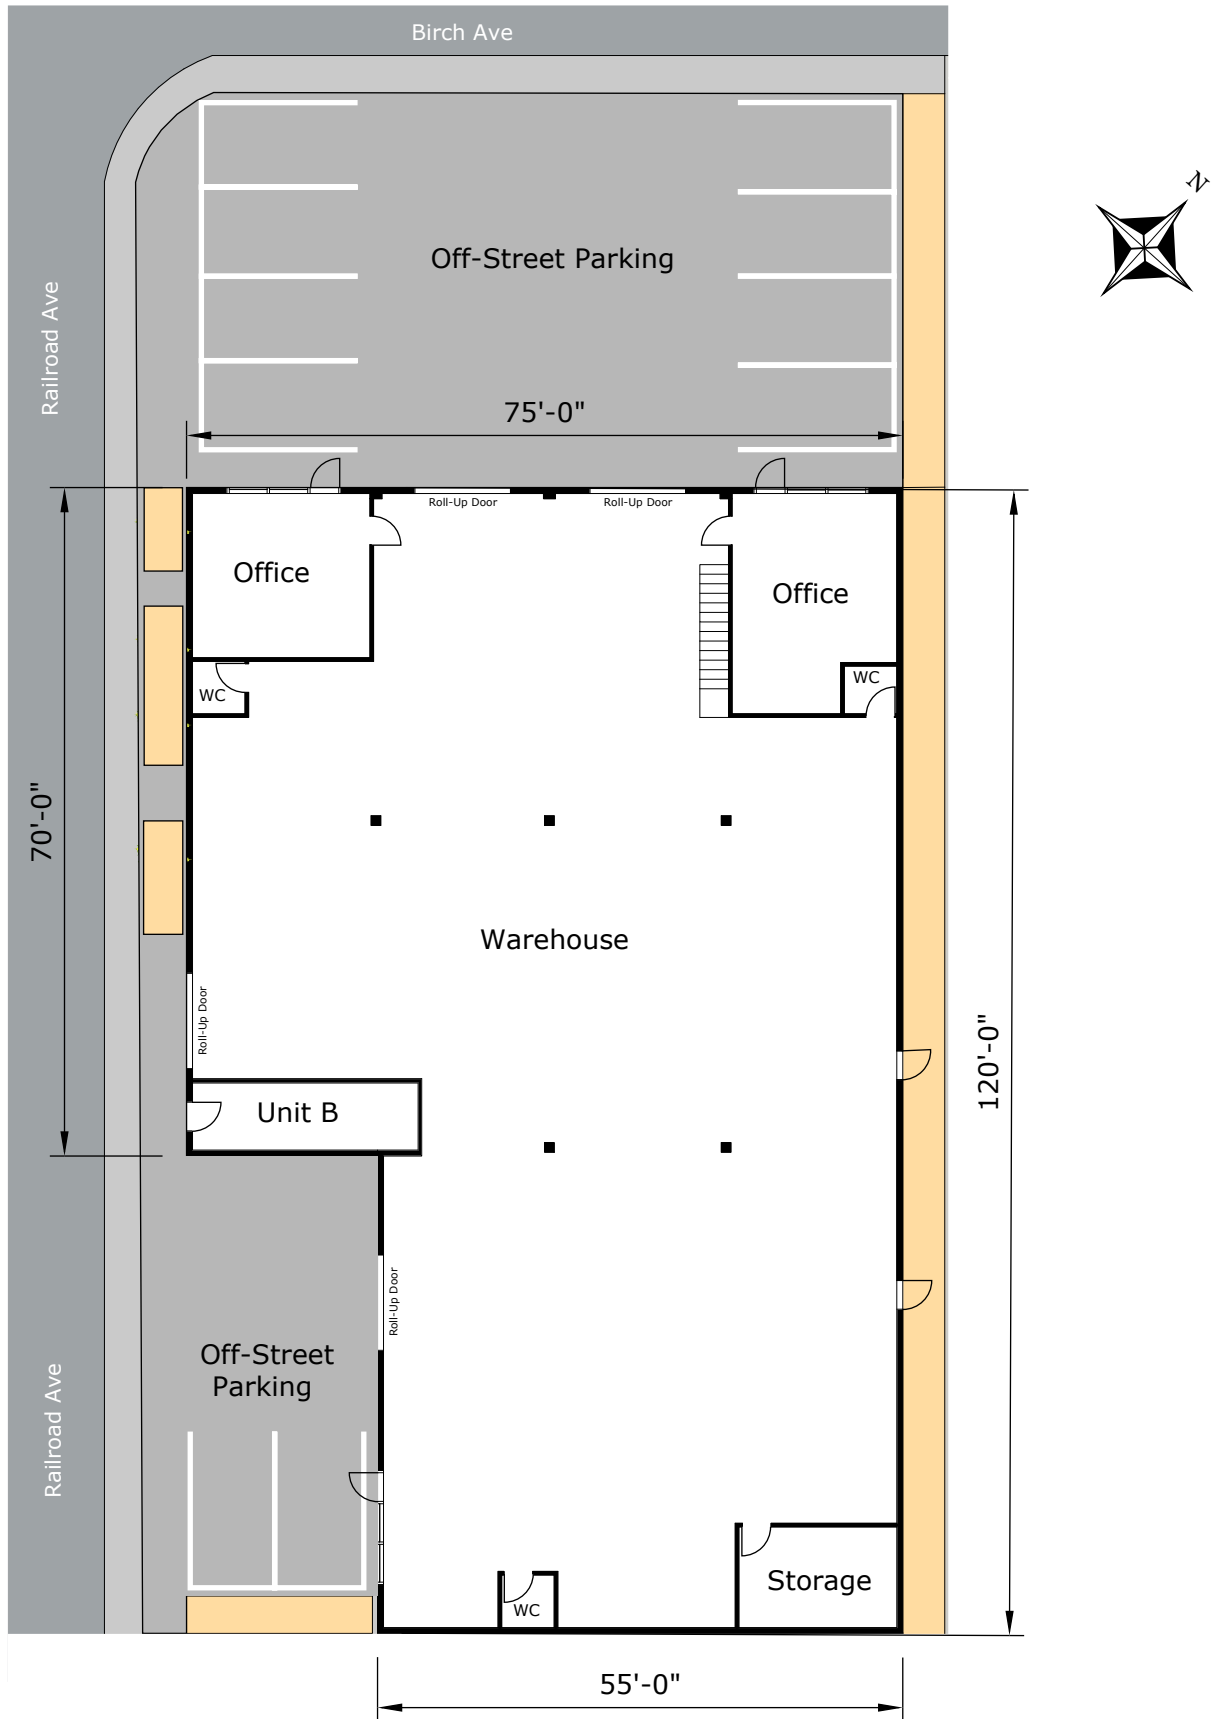

# 402 Birch Ave., San Mateo - Site Plan & Floor Plan

Approximate Interior Square Footage: 7,800 SqFt

All measurements are approximate and shall be verified by others. Not for construction