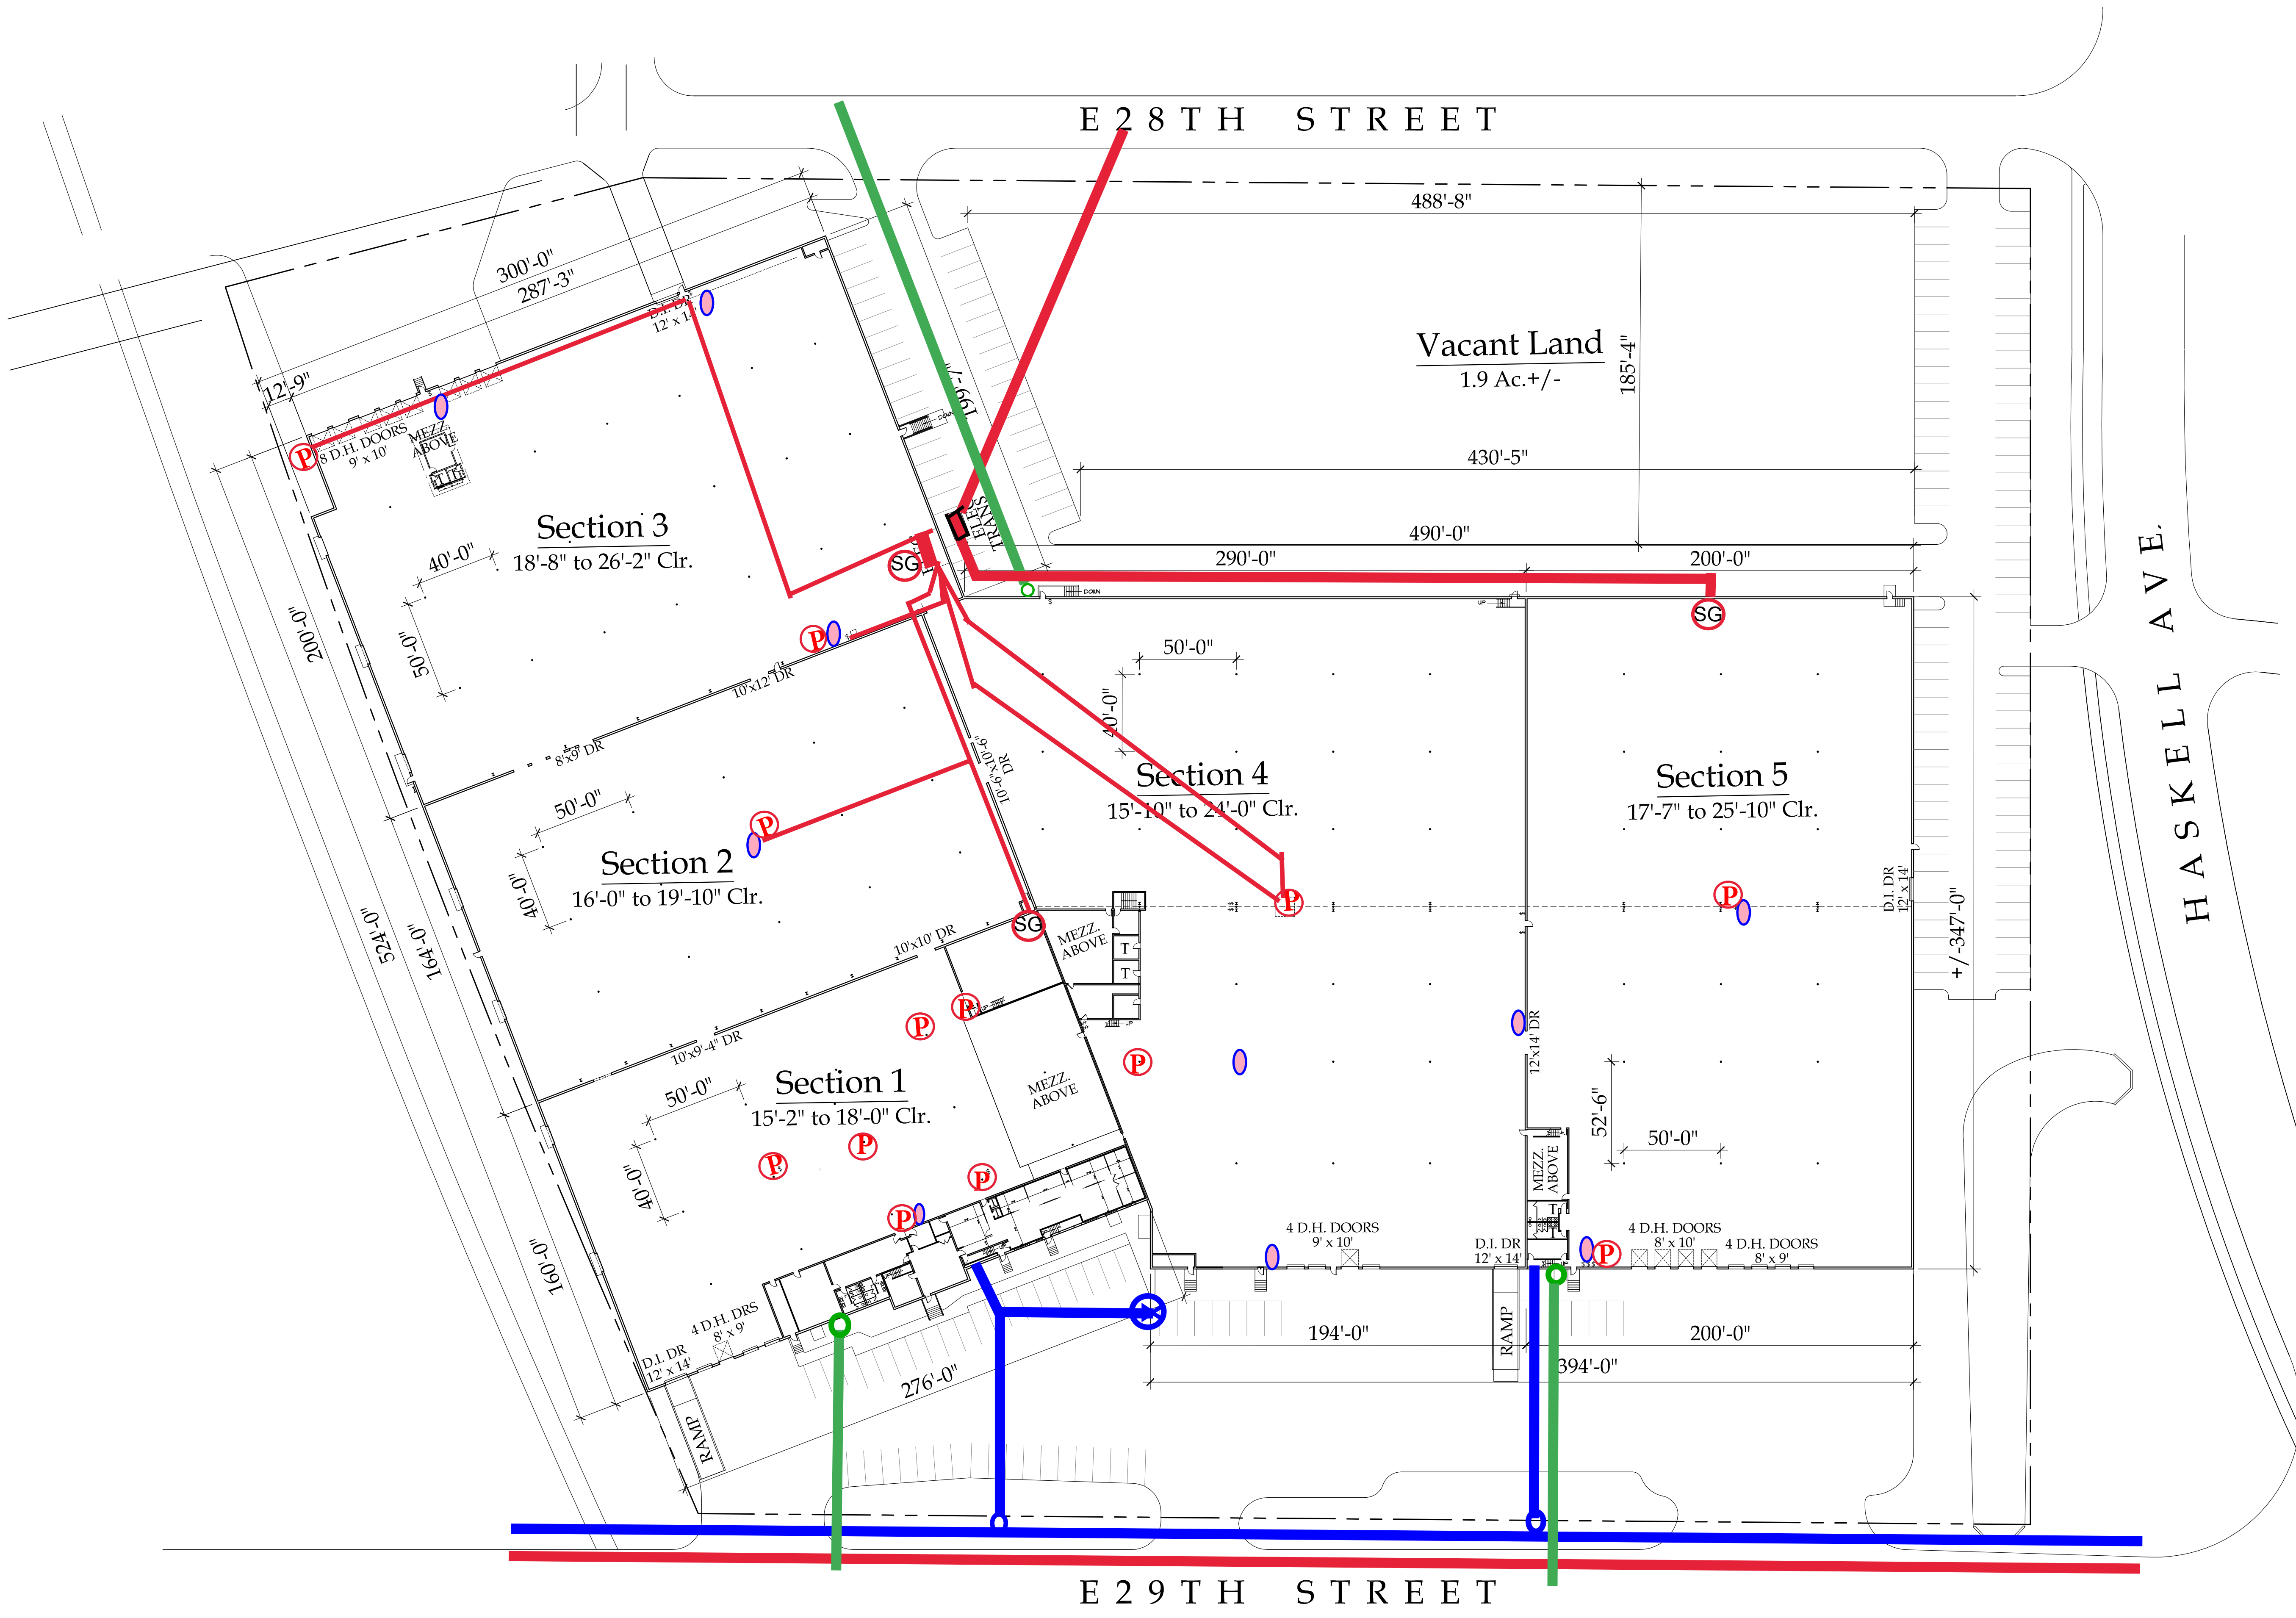

HASKELL PROPERTY

910 E 29th St.
903 E 28th St.
Lawrence, KS 66046

-  Water
-  Gas
-  Sewer
-  Electric
-  Water Meter
-  Fire Hydrant
-  Gas Meter
-  Light Switch
-  Electric Panel
-  Electric Switchgear