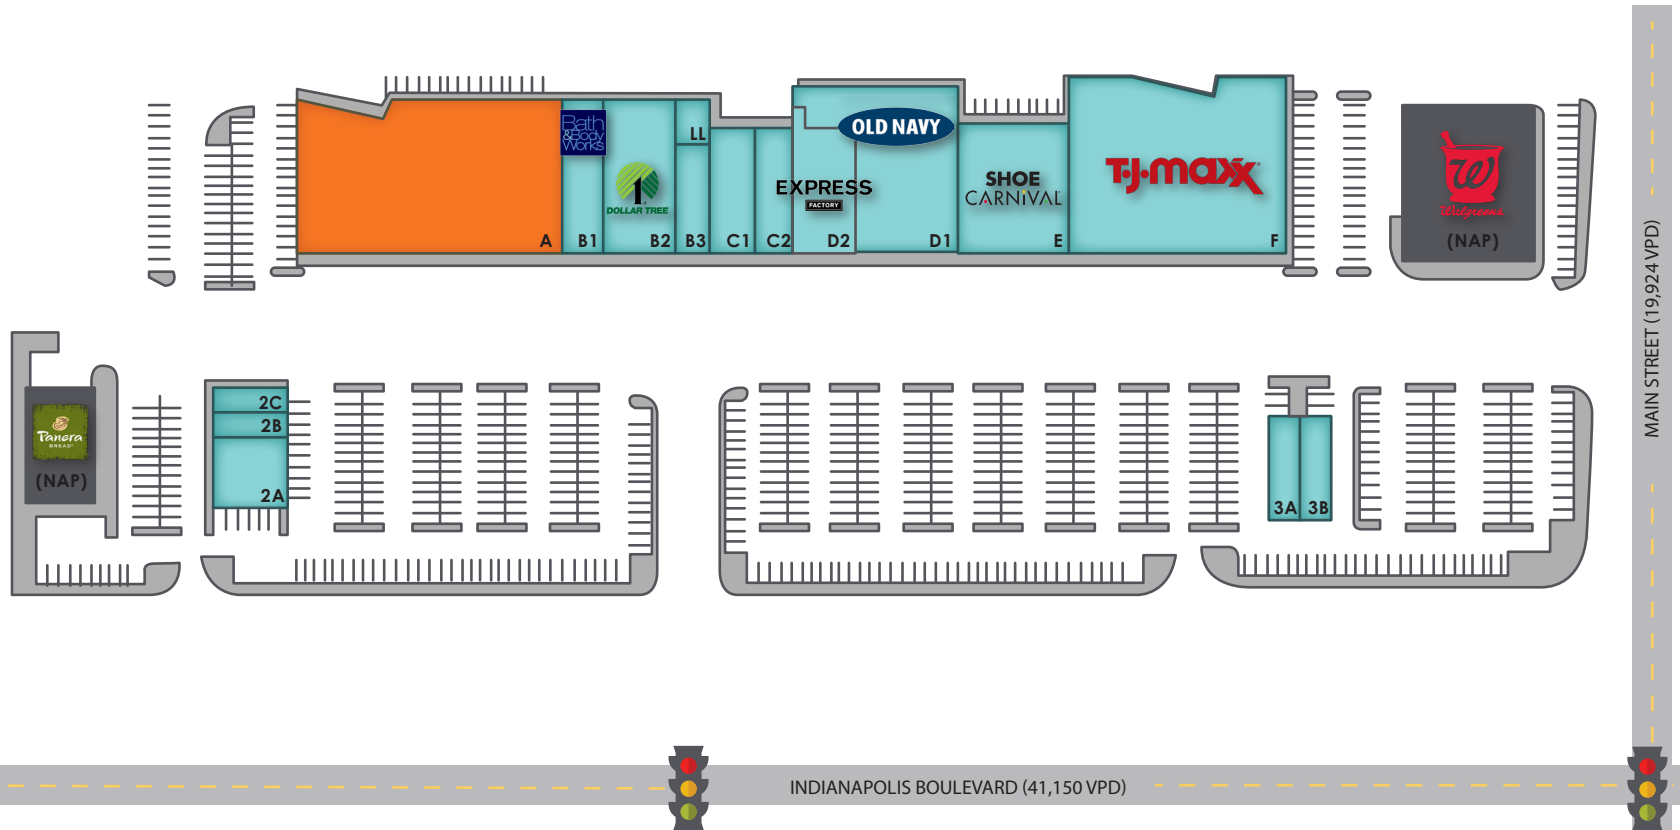

Bed Bath & Beyond
TJ Max
Old Navy
Shoe Carnival
Walgreens
Express

2105 | Town Square Shopping Center

36-138 Indianapolis Blvd,
Scherverville, IN | 46375

TENANT LIST

- 3A** | Lou Malnati's 1,500 SF
- 3B** | H Dog 1,500 SF
- F** | TJ Maxx 30,720 SF
- E** | Shoe Carnival 12,000 SF
- D1** | Old Navy 17,480 SF
- D2** | Express Outlet 7,030 SF
- C2** | James & Sons 3,960 SF
- C1** | Eye Care Express 4,170 SF
- B1** | Bath & Body Works 5,250 SF
- B2** | Dollar Tree 10,050 SF
- B3** | Diamond Nails 4,725 SF
- A** | AVAILABLE 34,163 SF
- 2A** | American Mattress 3,660 SF
- 2B** | Milan Laser 1,140 SF
- 2C** | Wild Birds 1,200 SF
- LOT 2** | Walgreens (NAP)
- PAD** | Panera (NAP)

TARGET

Walmart
Supercentre

Ridge Road

Highland Grove Shopping Center

- TARGET
- KOHL'S
- Burlington
- Michaels
- BEST BUY

Frank Hammond Elementary School
601 students

meijer

Indianapolis Blvd (41, 450 VPD)

Shoppes at Schererville

- JOANN
- BIG LOTS!
- PET SMART
- DISCOVERY CLOTHING COMPANY

TOWN SQUARE SHOPPING CENTER

- T.J. maxx
- OLD NAVY
- BED BATH & BEYOND

Office DEPOT

Main Street (19,924 VPD)

Shops on Main