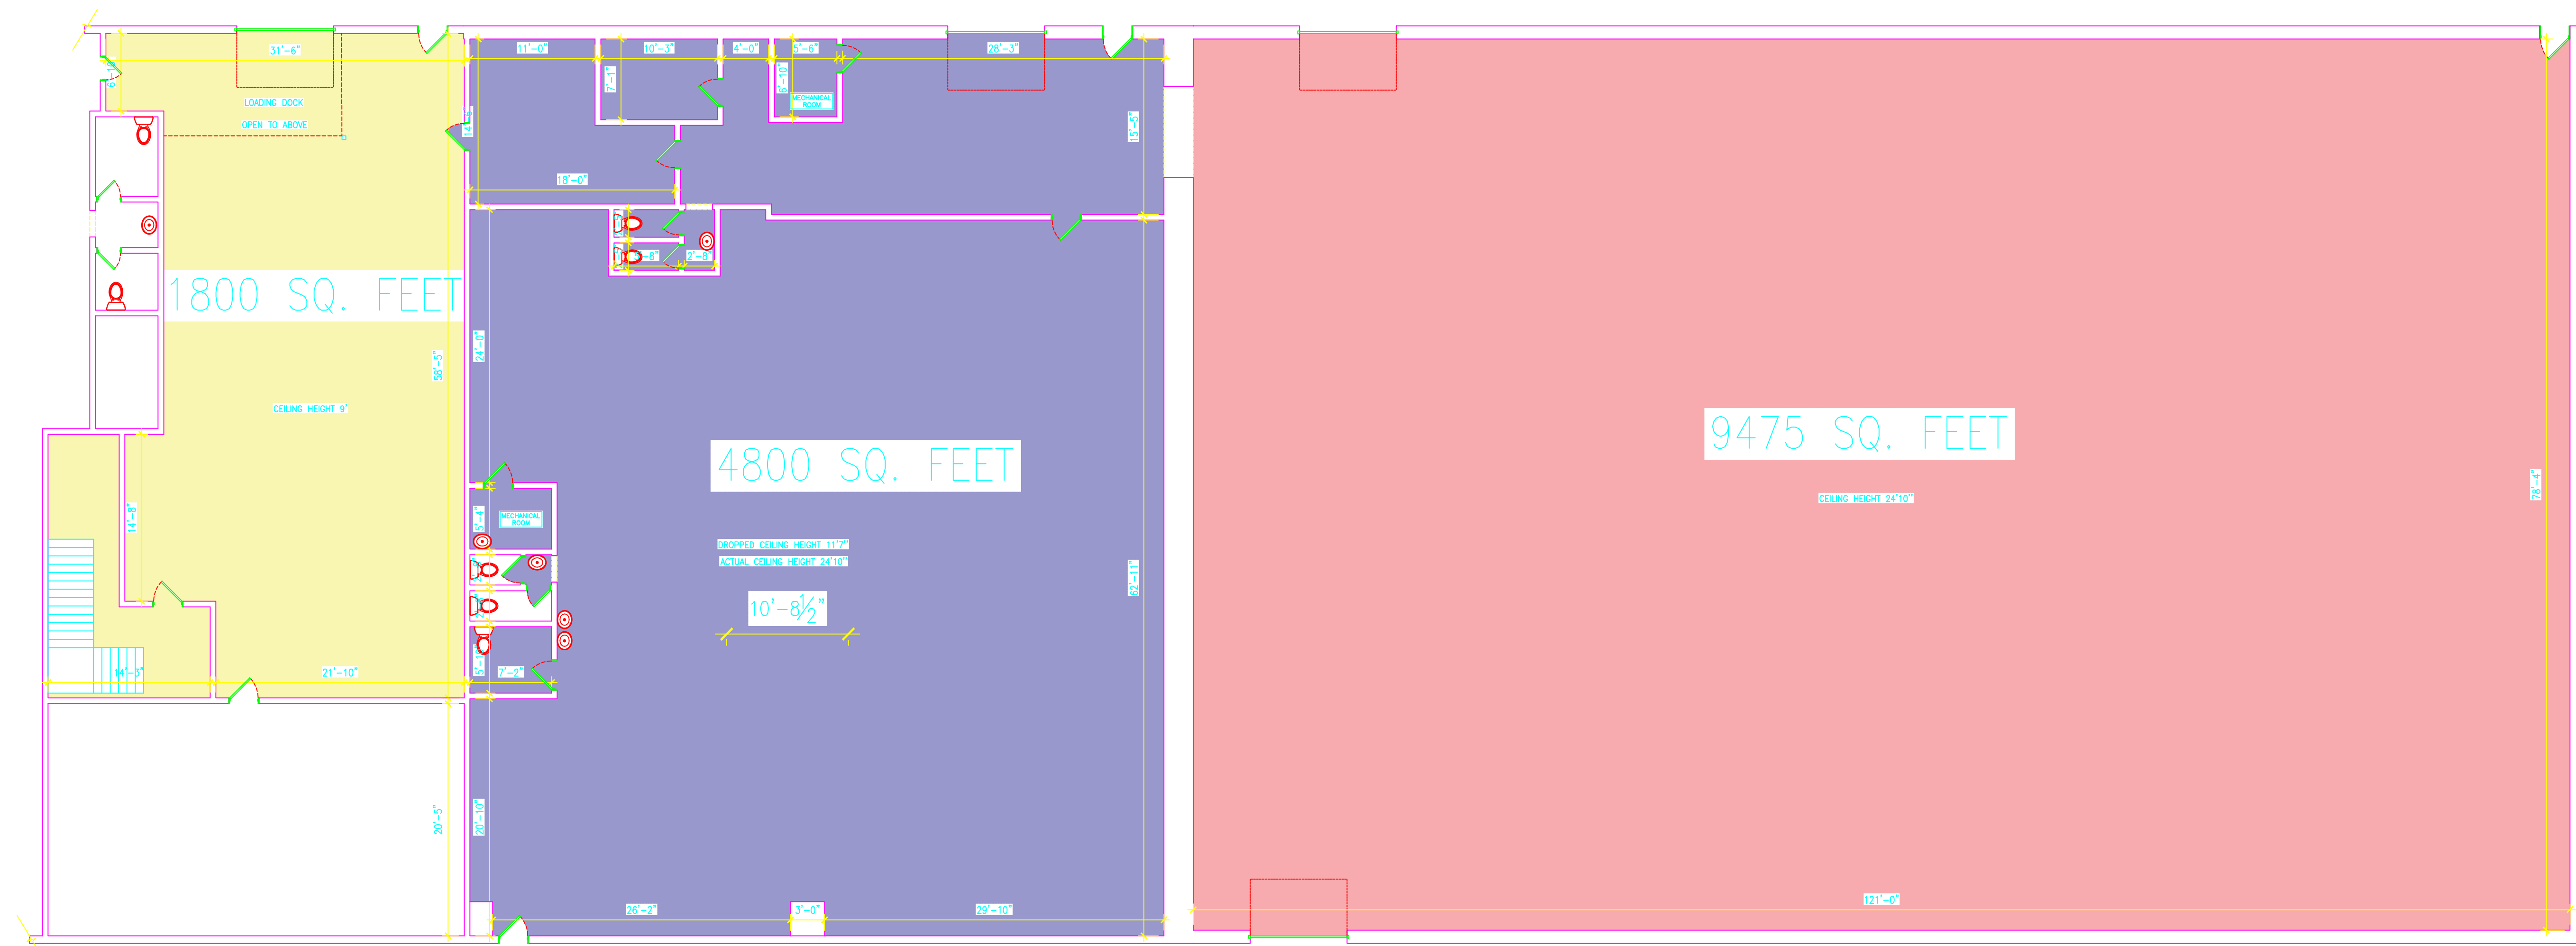

EXISTING PLANS FOR:
31 ELKAY DR. CHESTER
ORANGE COUNTY, NEW YORK

PROJECT	WHERE HOUSE PLAN
SCALE	1/8" = 1'0"
DATE	11/25/2024

EXISTING PLANS FOR:
31 ELKAY DR. CHESTER
ORANGE COUNTY, NEW YORK

PROJECT	WHERE HOUSE PLANS
SCALE	1/8" = 1'0"
DATE	11/25/2024