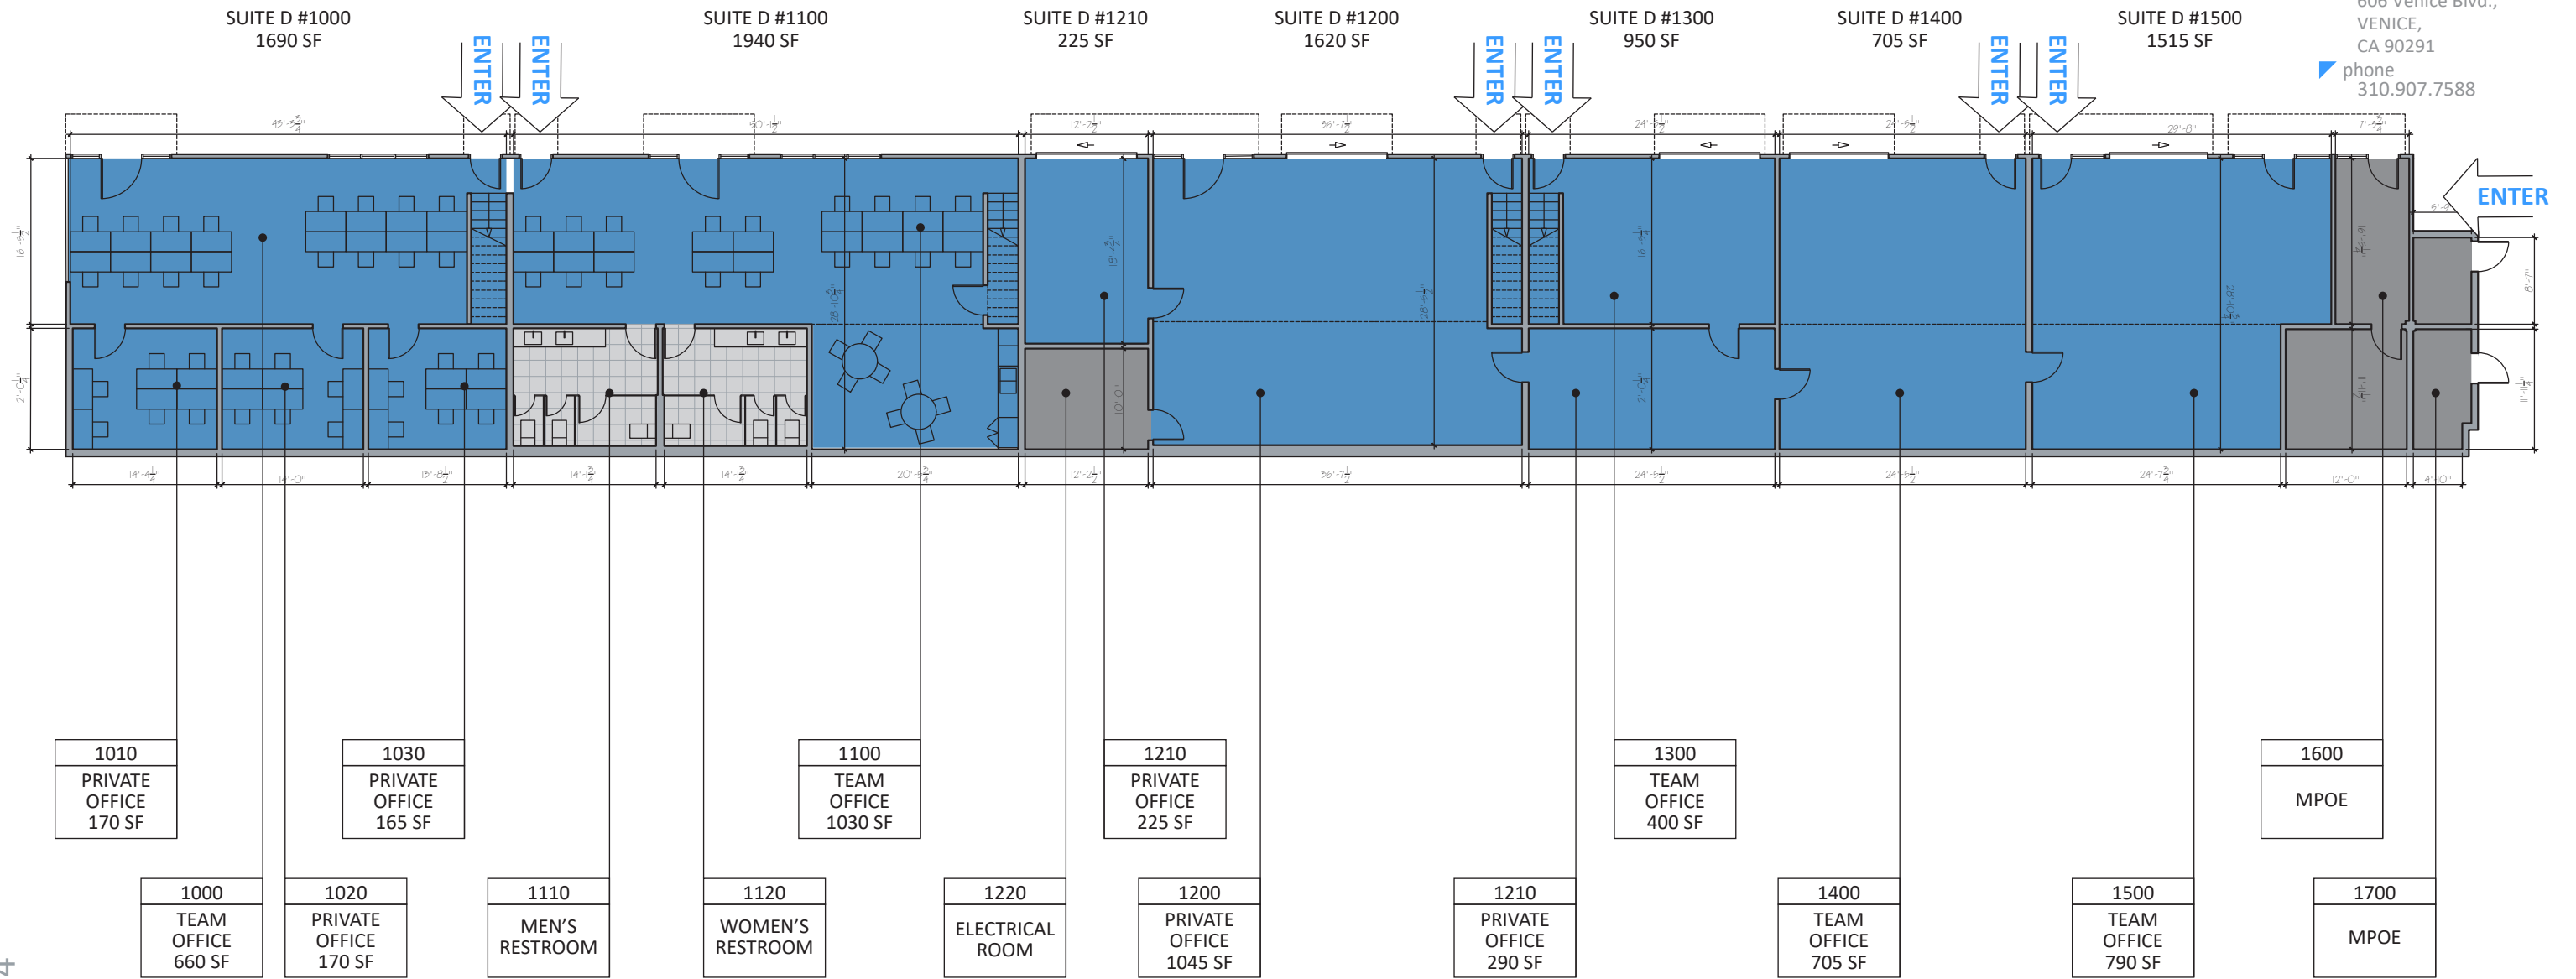

address
606 Venice Blvd.,
VENICE,
CA 90291
phone
310.907.7588

November 13th, 2024

TOTAL: 6700sf
FIRST FLOOR

address
606 Venice Blvd.,
VENICE,
CA 90291
phone
310.907.7588

November 13th, 2024

TOTAL: 2740sf
SECOND FLOOR