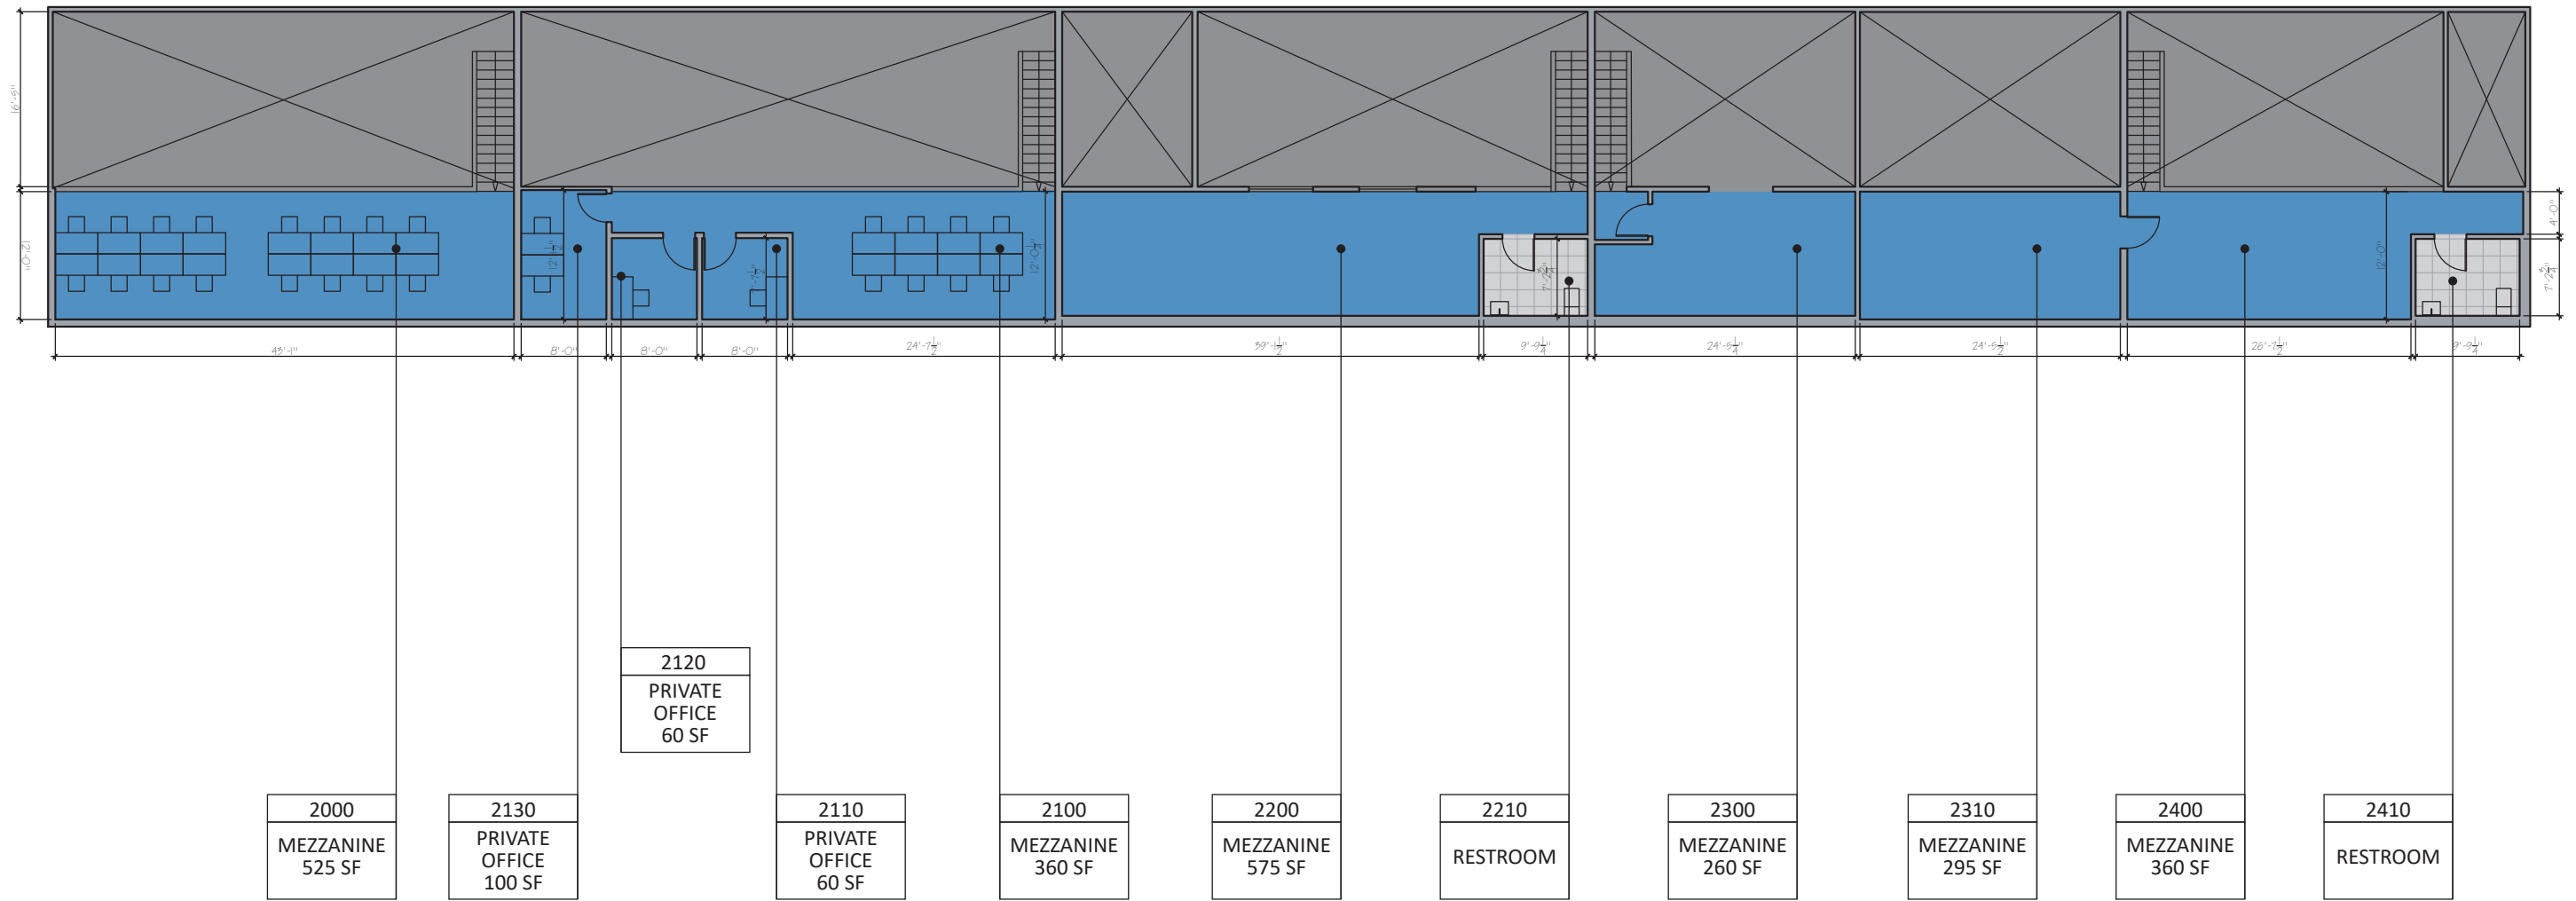

address
606 Venice Blvd.,
VENICE,
CA 90291
phone
310.907.7588

November 13th, 2024

TOTAL: 6700sf
FIRST FLOOR

address
606 Venice Blvd.,
VENICE,
CA 90291
phone
310.907.7588

November 13th, 2024

TOTAL: 2740sf
SECOND FLOOR