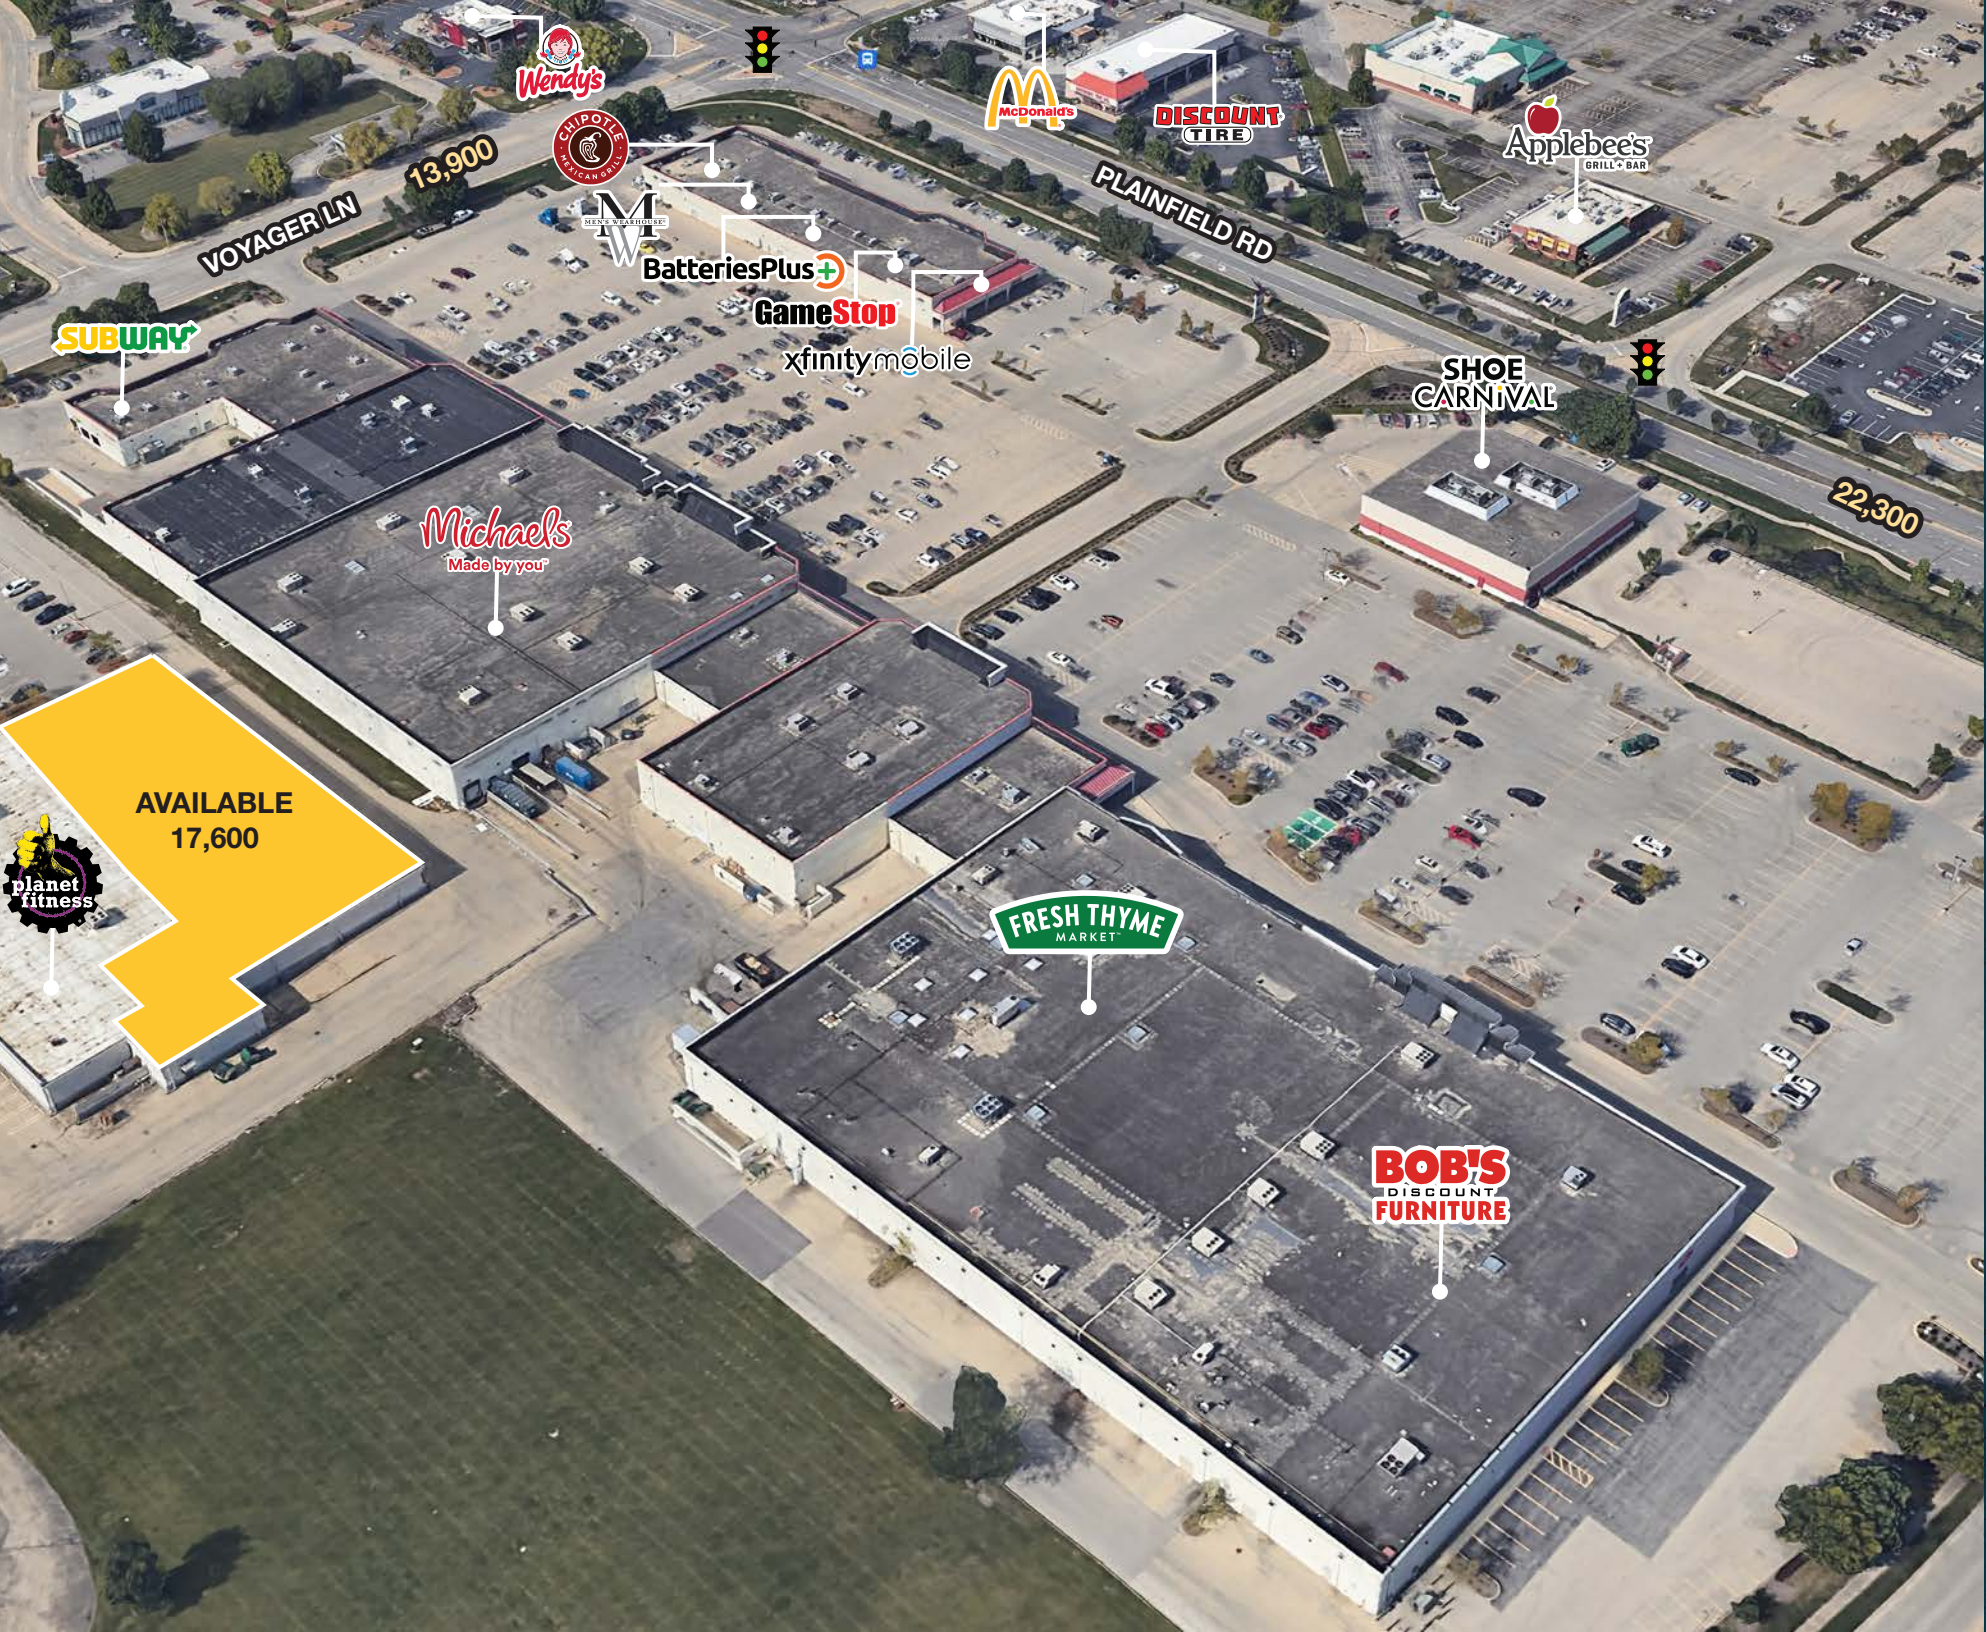

Wendy's

McDonald's

DISCOUNT TIRE

Applebee's GRILL + BAR

VOYAGER LN
13,900

PLAINFIELD RD

CHIPOTLE MEXICAN GRILL

M

BatteriesPlus+

GameStop

xfinity mobile

SUBWAY

SHOE CARNIVAL

22,300

Michaels
Made by you®

AVAILABLE
17,600

planet fitness

FRESH THYME MARKET

BOB'S DISCOUNT FURNITURE