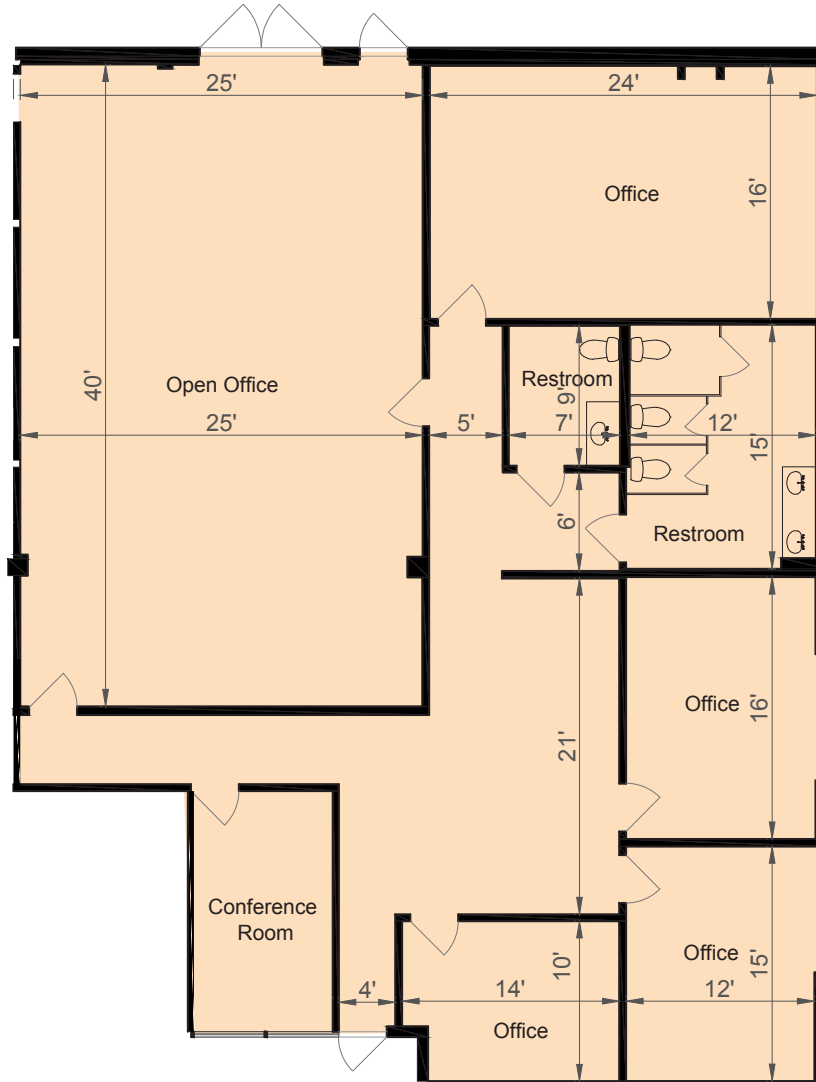

FREE RENT AVAILABLE

FOSSIL CREEK TECH CENTER

3900 - 4096 SANDSHELL DR | FORT WORTH, TX 76137

AVAILABILITY

MOVE IN READY

- Suite 3914 | 2,832 SF (Available Immediately)
- Suite 4000 | 9,643 SF (Available Immediately)

HIGHLIGHTS

- Available Immediately
- 2,832 SF office
- 2 restrooms
- Open warehouse space
- 3 private offices
- Conference room

JEFF REIN
817.877.1309
JEFF.REIN@STREAMREALTY.COM

BRETT CARLTON
817.502.8128
BRETT.CARLTON@STREAMREALTY.COM

STREAM

FOSSIL CREEK TECH CENTER

3900 - 4096 SANDSHELL DR | FORT WORTH, TX 76137

SUITE 4000 | 9,643 SF

HIGHLIGHTS

- Available Immediately
- 9,643 SF
- 480 SF Warehouse
- Men's and Women's Restrooms
- Break Room
- Divisible