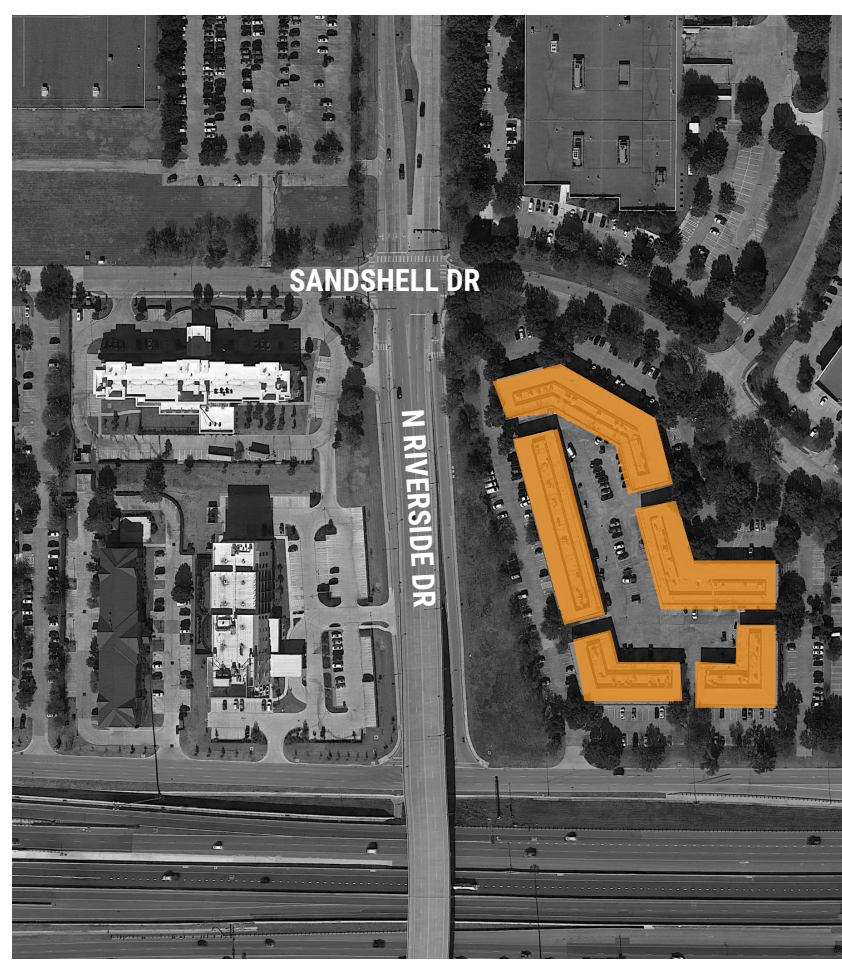

FREE RENT AVAILABLE

FOSSIL CREEK TECH CENTER

3900 - 4096 SANDSHELL DR | FORT WORTH, TX 76137

AVAILABILITY

MOVE IN READY

- Suite 3914 | 2,832 SF (Available Immediately)
- Suite 4000 | 9,643 SF (Available Immediately)

HIGHLIGHTS

- Professional Campus Setting
- Spec Suites Available
- 19.8 Miles from DFW Airport
- Professionally Landscaped
- Ample Parking
- Close to Major Thoroughfares
- Direct Access to I-35 W & Loop 820