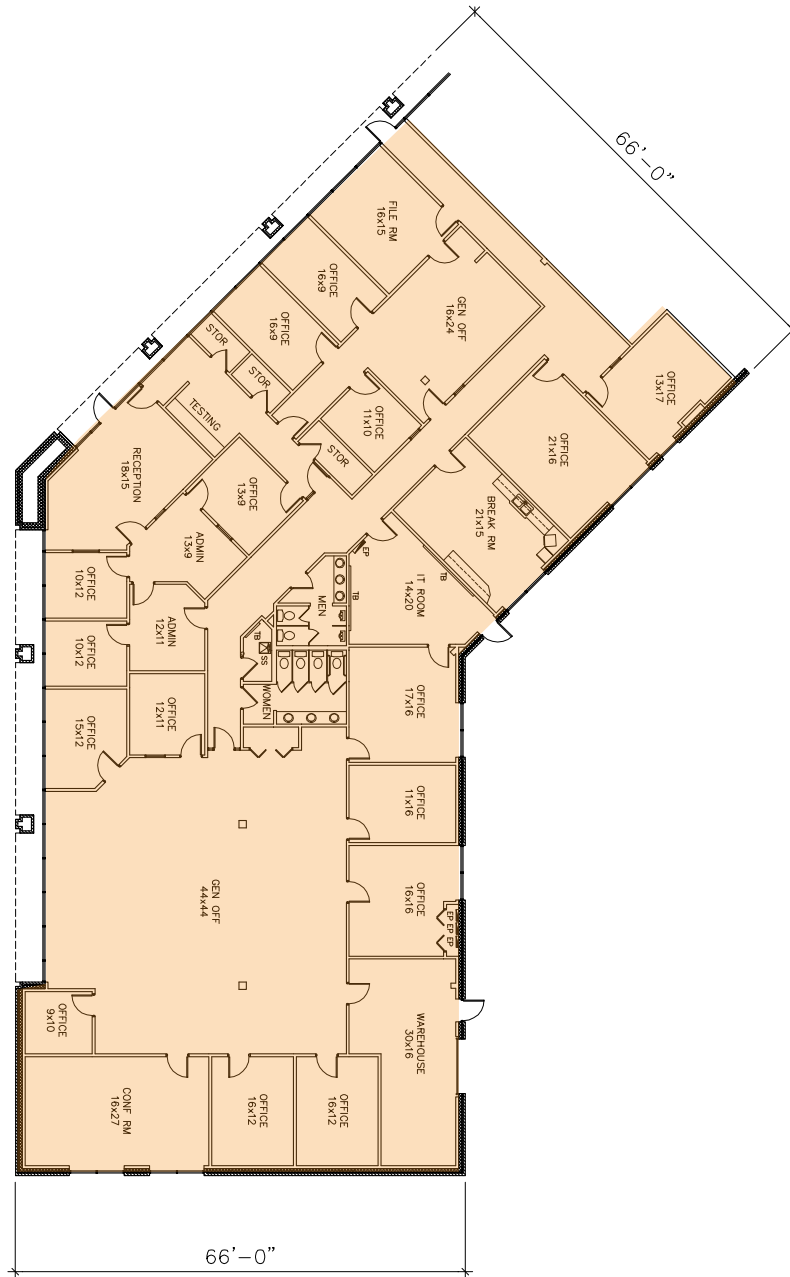

FREE RENT AVAILABLE

FOSSIL CREEK TECH CENTER

3900 - 4096 SANDSHELL DR | FORT WORTH, TX 76137

AVAILABILITY

MOVE IN READY

- Suite 3914 | 2,832 SF (Available Immediately)
- Suite 4000 | 9,643 SF (Available Immediately)

HIGHLIGHTS

- Available Immediately
- 2,832 SF office
- 2 restrooms
- Open warehouse space
- 3 private offices
- Conference room

JEFF REIN
817.877.1309
JEFF.REIN@STREAMREALTY.COM

BRETT CARLTON
817.502.8128
BRETT.CARLTON@STREAMREALTY.COM

STREAM

FOSSIL CREEK TECH CENTER

3900 - 4096 SANDSHELL DR | FORT WORTH, TX 76137

SUITE 4000 | 9,643 SF

HIGHLIGHTS

- Available Immediately
- 9,643 SF
- 480 SF Warehouse
- Men's and Women's Restrooms
- Break Room
- Divisible