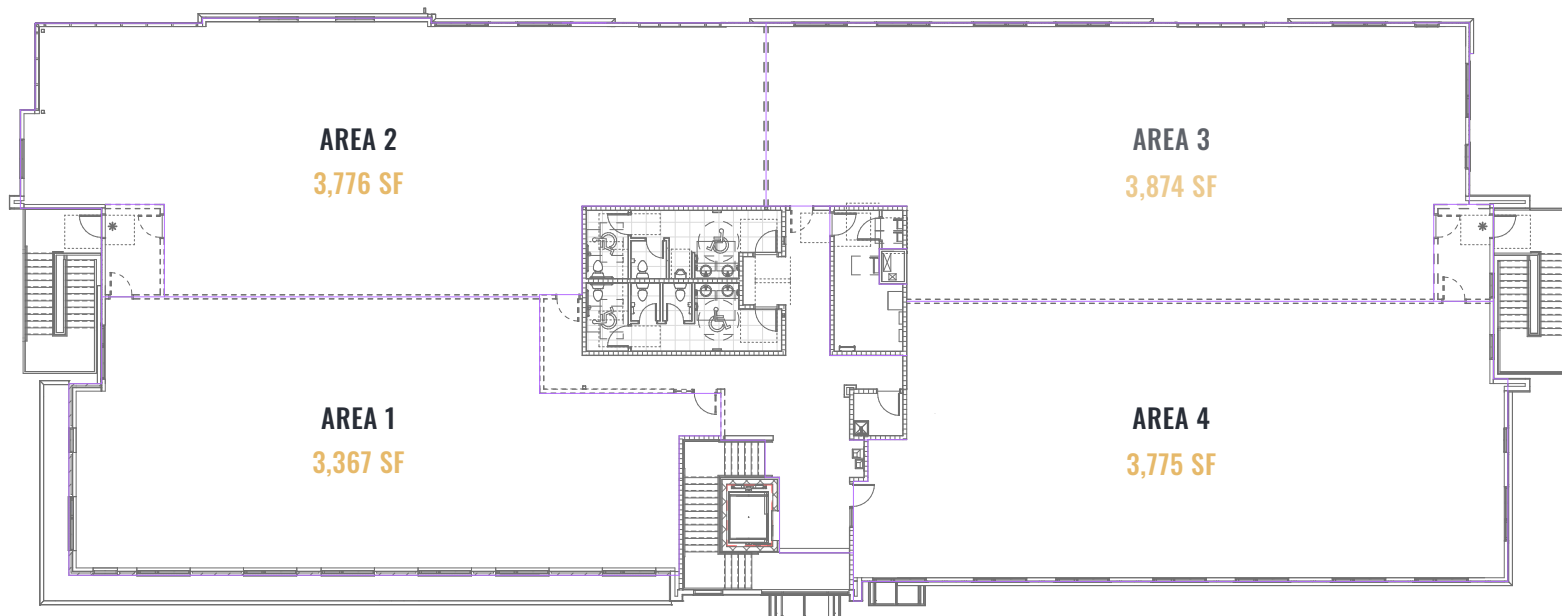

R I V E R B E N D

URBAN VILLAGE

TOTAL OFFICE RSF: 14,792 RSF

BUILDING 2 - SECOND FLOOR