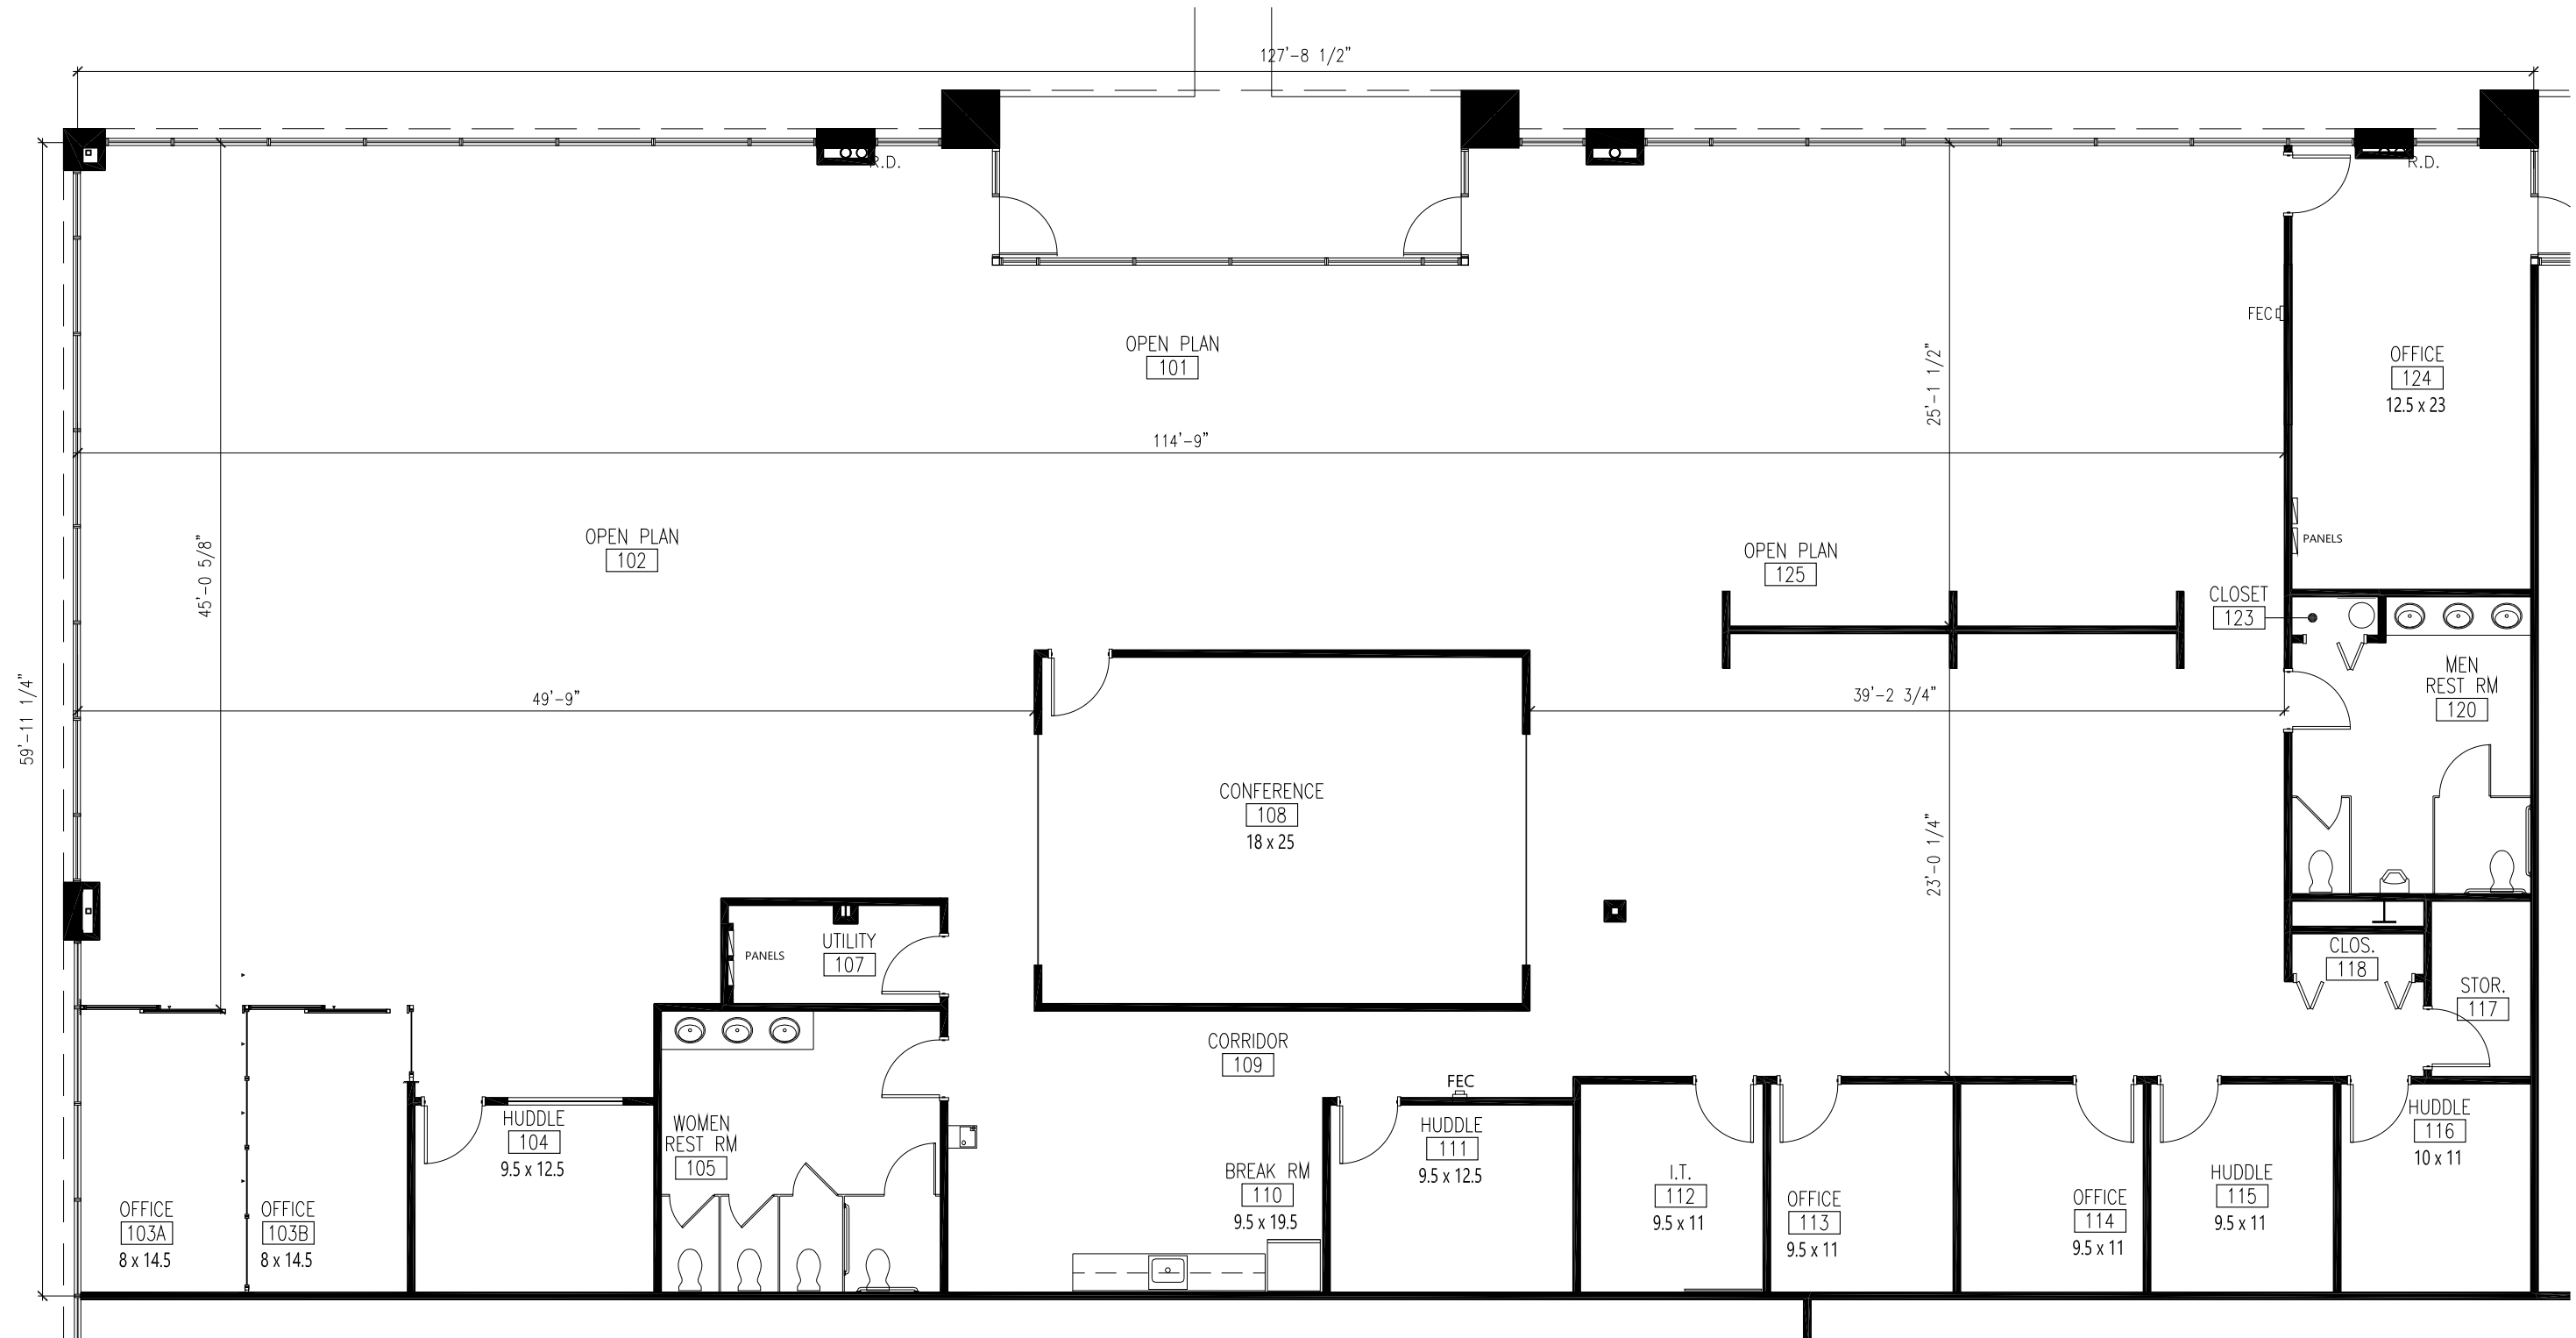

10700 ABBOTTS BRIDGE ROAD
DULUTH GA 30097

Available Space

Suite 100
7,962 RSF
8/9/2023