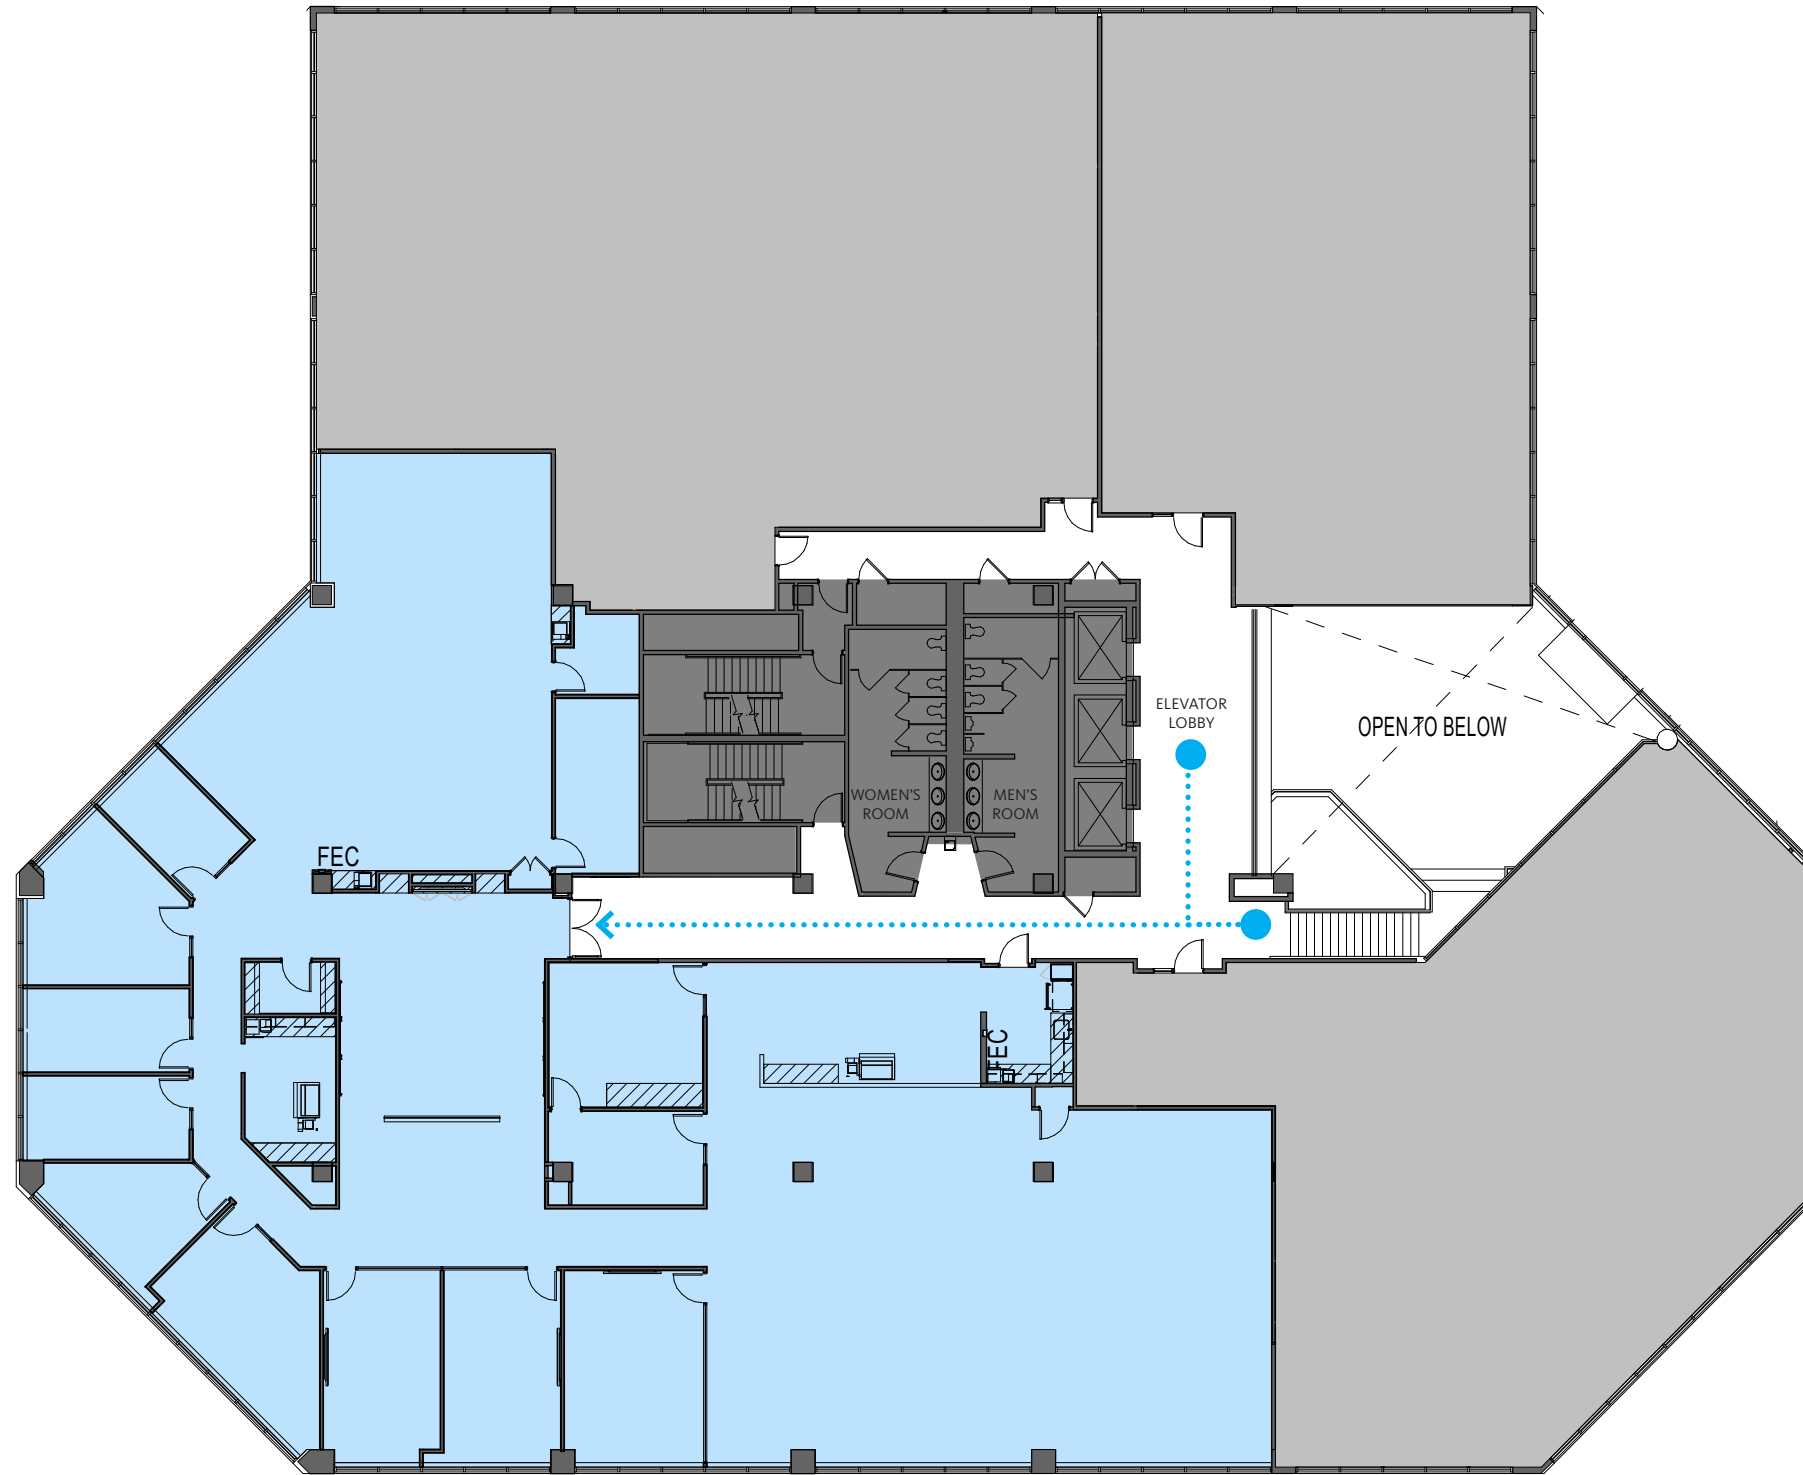

EXCHANGE STREET

MIDDLESEX STREET

MAIN STREET

10,060 SF

CENTRE STREET / ROUTE 60

350
MAIN

Gensler

LEVEL 02

June / 2023

EXCHANGE STREET

MIDDLESEX STREET

MAIN STREET

10,179 SF

FEC

ELEVATOR LOBBY

WOMEN'S ROOM

MEN'S ROOM

FEC

CENTRE STREET / ROUTE 60

350
MAIN

Gensler

LEVEL 03

June / 2023

EXCHANGE STREET

MIDDLESEX STREET

MAIN STREET

5,735 SF

WOMEN'S ROOM

MEN'S ROOM

ELEVATOR LOBBY

CENTRE STREET / ROUTE 60

350
MAIN