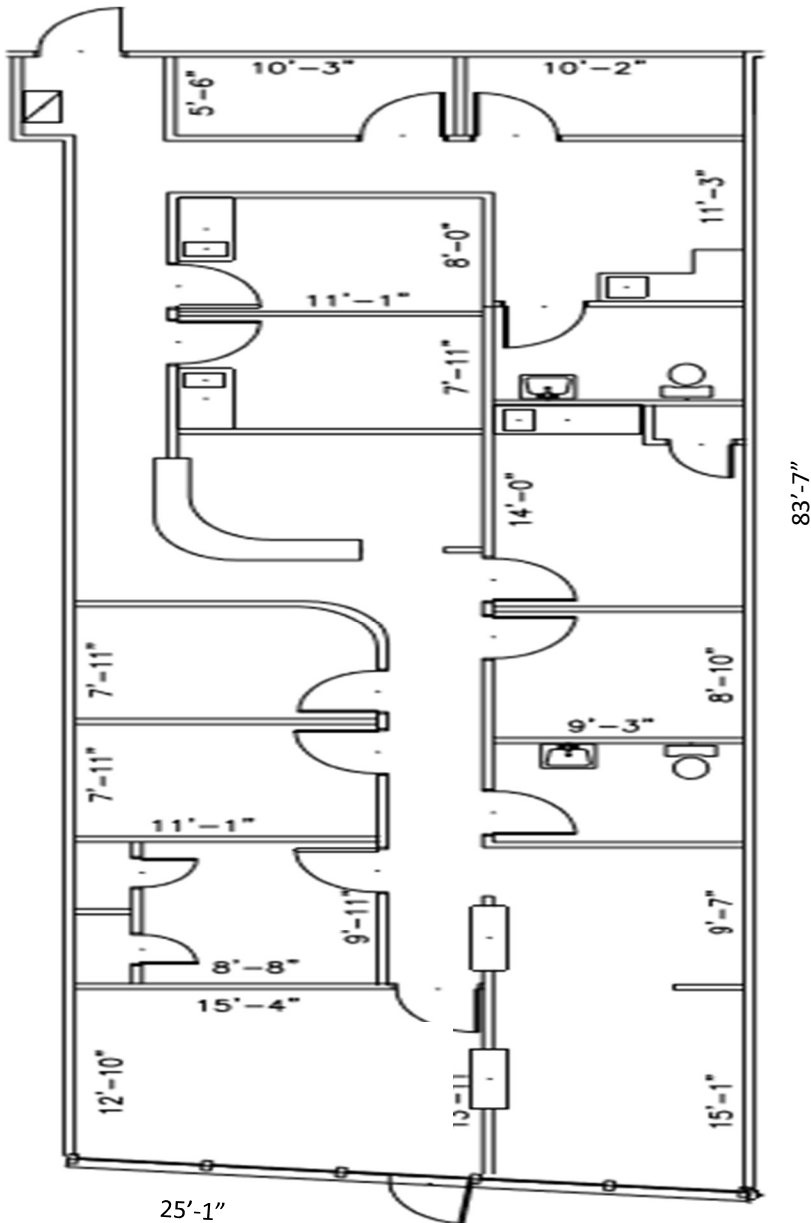

Summit at Bridgewood • Suite 120 • 1992 SF

Base Rent: \$2324.00 (\$14.00/ sf)

NNN: \$830.00 (\$5.00/ sf)

Total \$3154.00 (\$19.00/ sf)

JB Dallas LLC • (214)854-0338