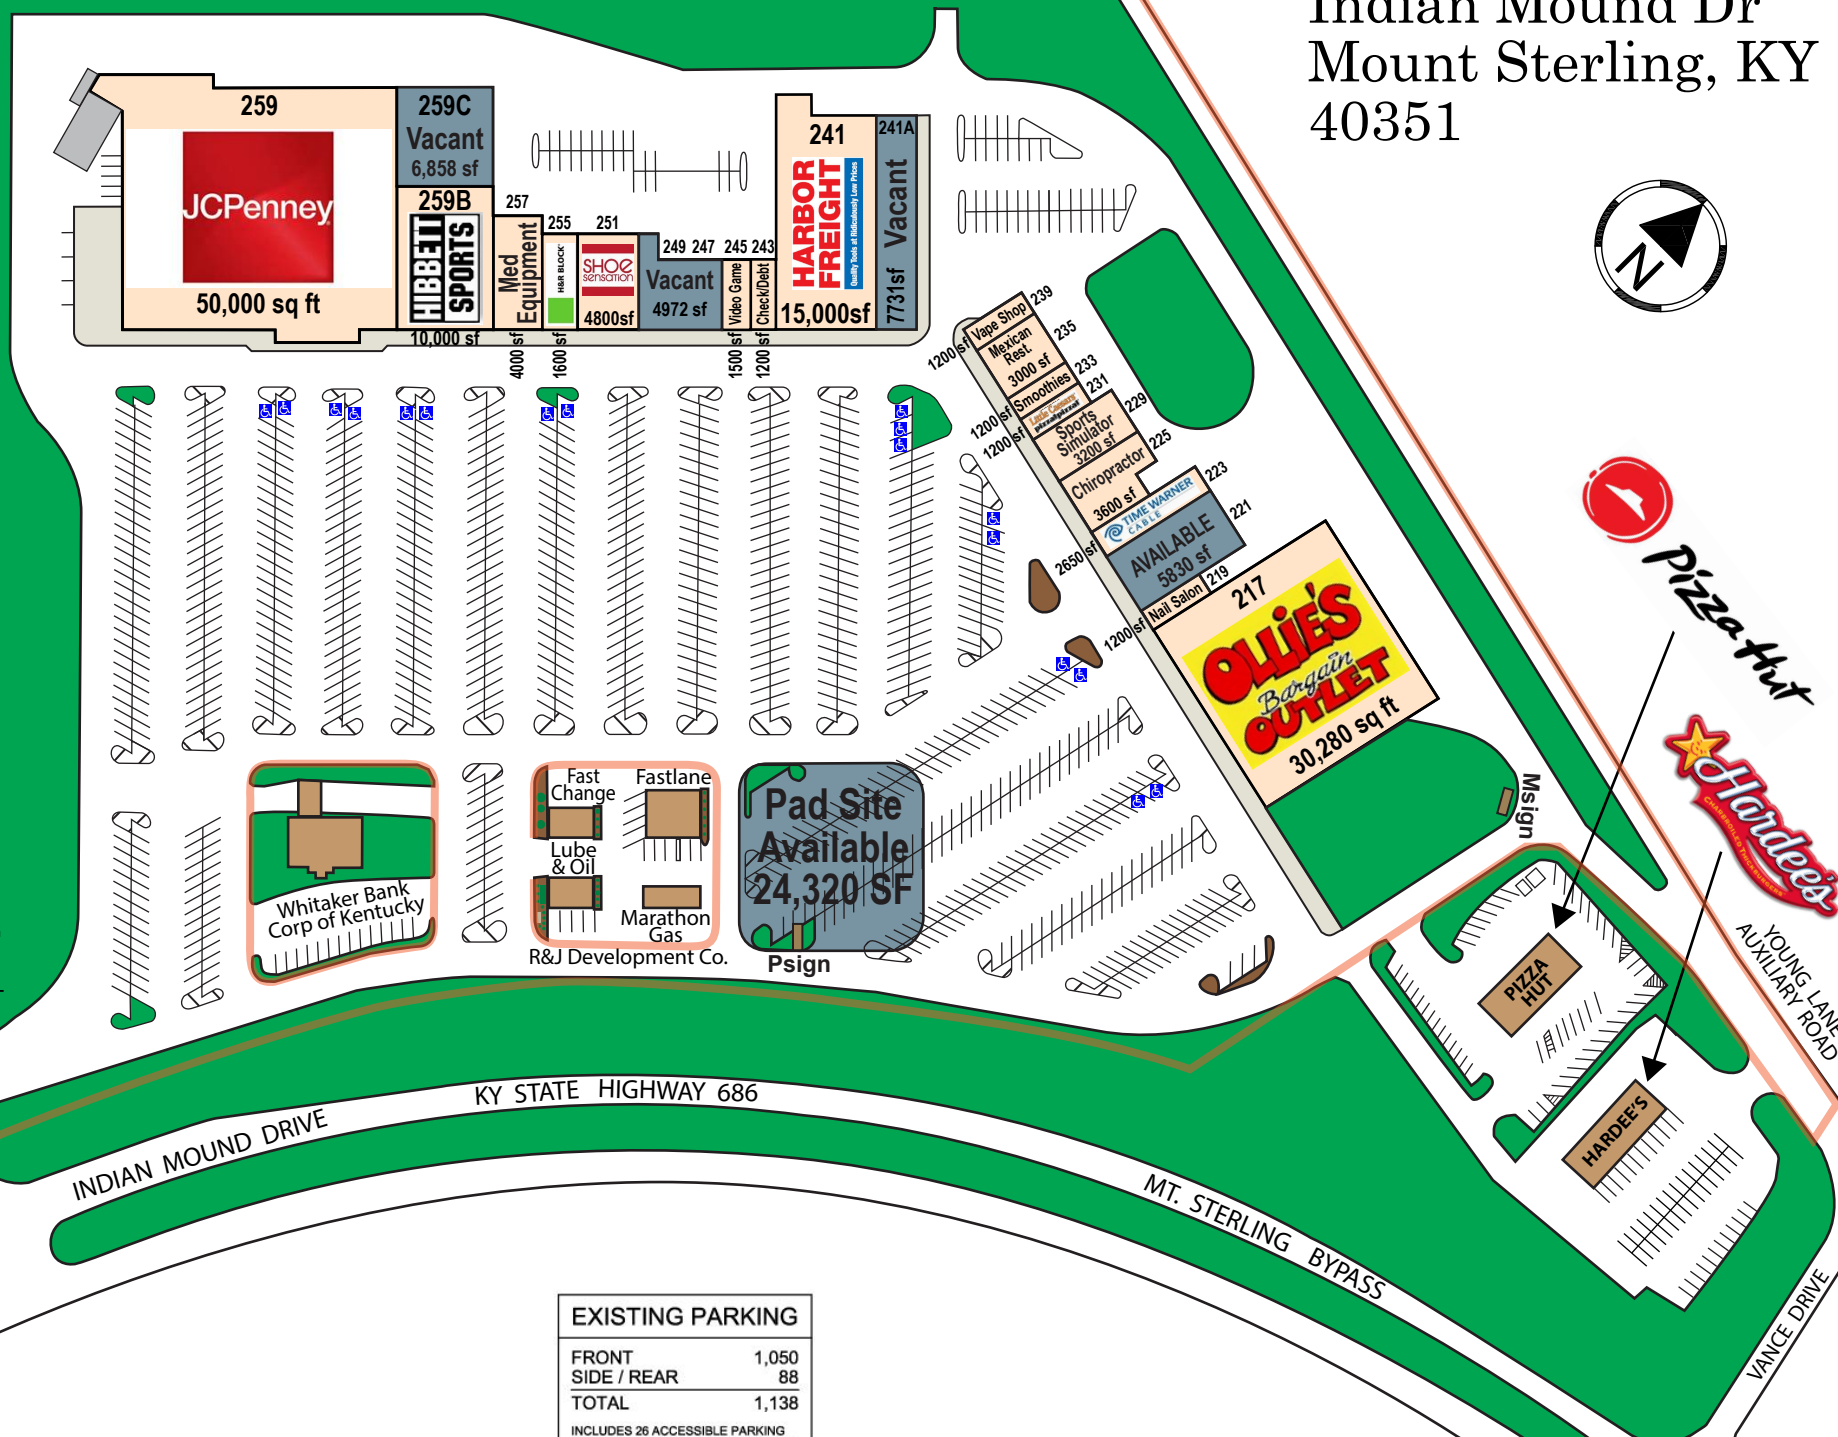

Gateway Plaza
 217-259
 Indian Mound Dr
 Mount Sterling, KY
 40351

EXISTING ACCESS TO WALMART

EXISTING PARKING	
FRONT	1,050
SIDE / REAR	88
TOTAL	1,138
INCLUDES 26 ACCESSIBLE PARKING SPACES; 24 IN FRONT AND 2 IN REAR.	

YOUNG LANE
 AUXILIARY ROAD

VANCE DRIVE

INDIAN MOUND DRIVE
 KY STATE HIGHWAY 686

MT. STERLING BYPASS

PATSY WAY