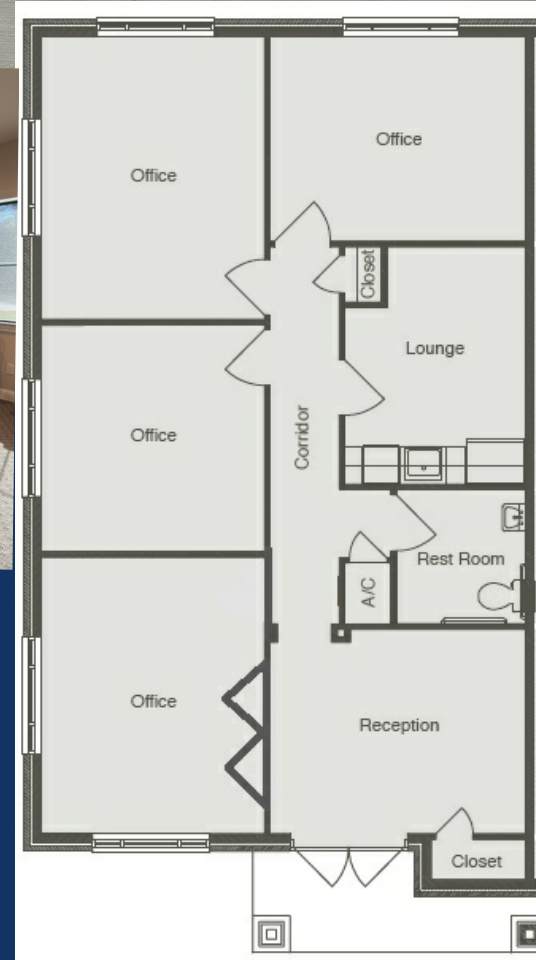

### 1228 SQUARE FOOT CORNER OFFICE CONDOMINIUM FOR LEASE!

Suite 601 is available for February 15, 2025 move-in! Centrally located between Custer Road and Eldorado on Stonebridge Drive, just minutes from 121 and 380. This office suite is a frontage unit facing Stonebridge Drive. Fully built out with a reception area, four private offices, kitchen/break room and restroom. Perfect for any professional service business. Contact Samantha today at 214-973-9111 or [samantha@shb-inc.com](mailto:samantha@shb-inc.com) to schedule a tour!