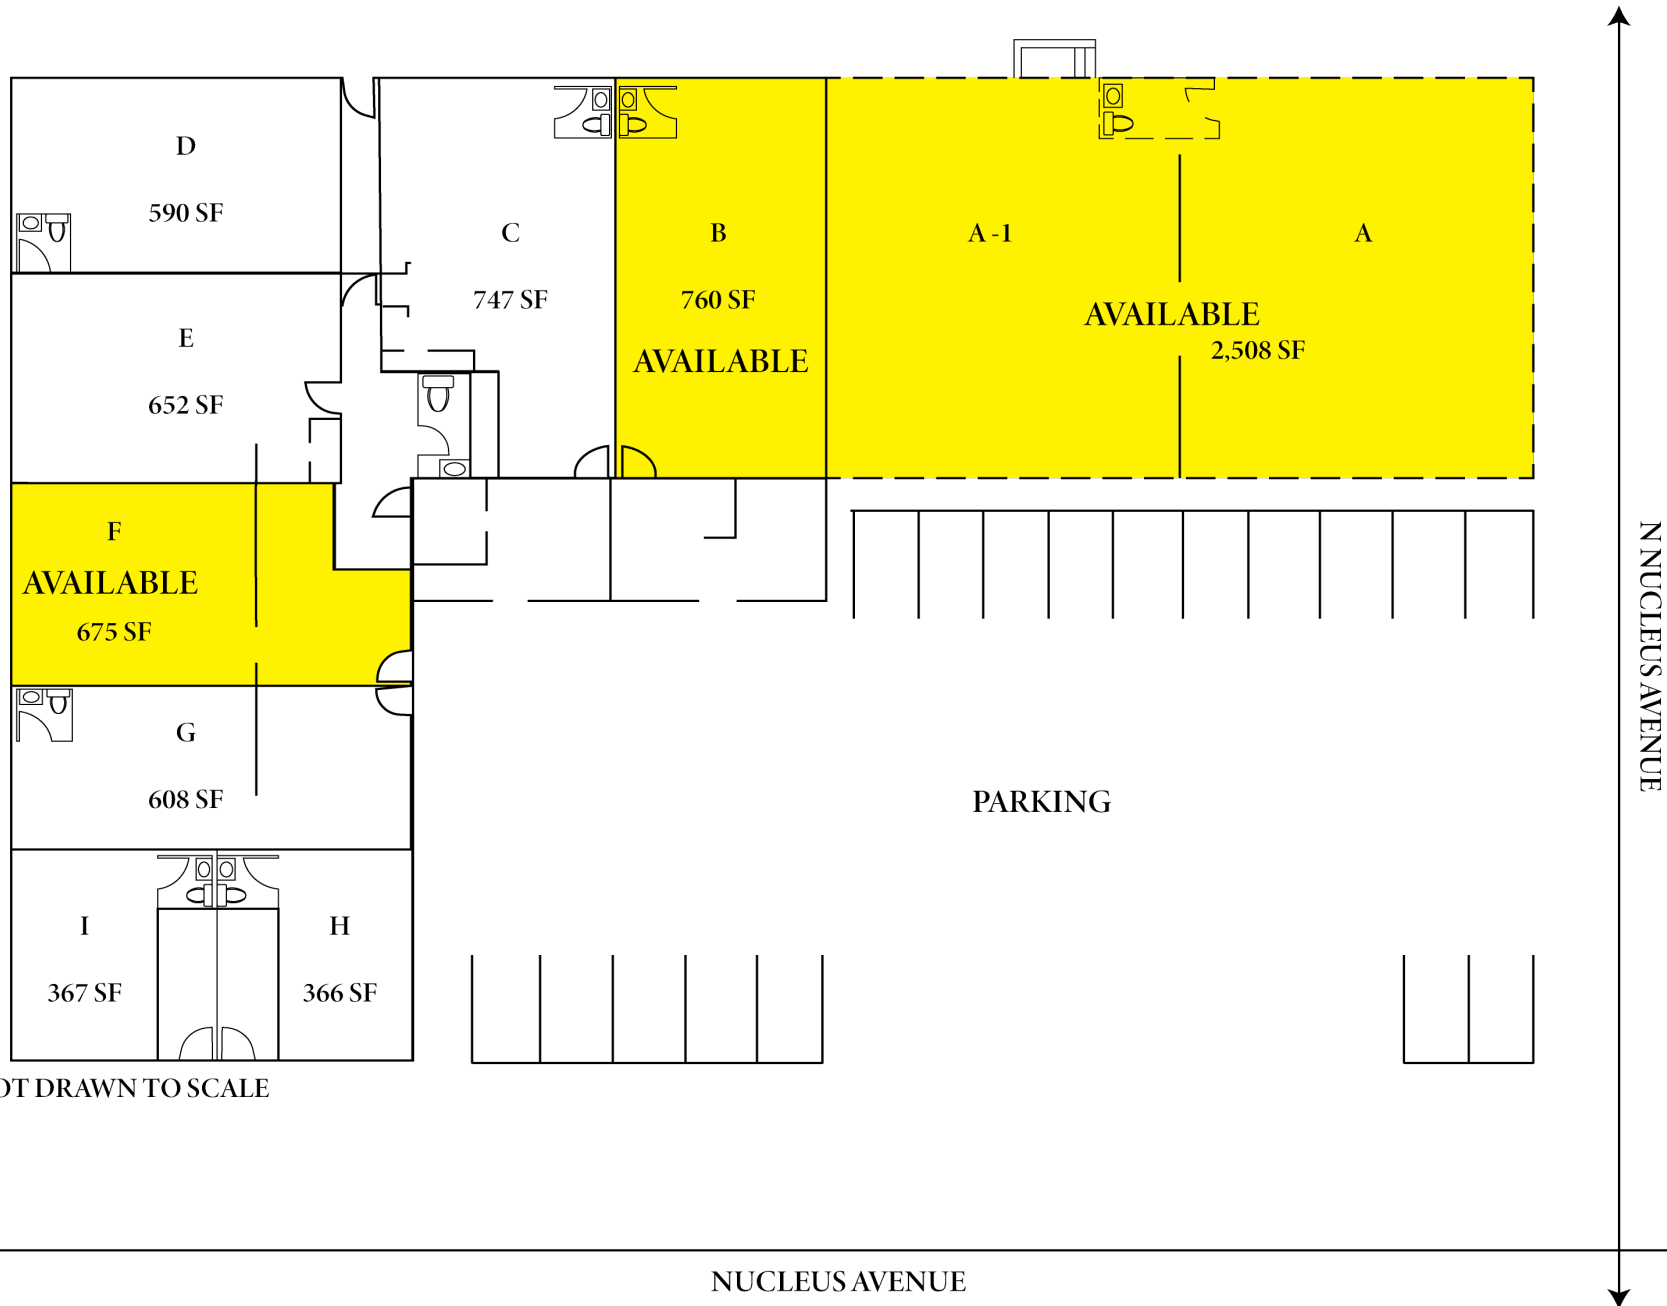

SITE PLAN

*NOT DRAWN TO SCALE

Scott Duhs - Owner

(406) 290-8296 or (858) 245-7217 | Scott@DuhsCommercial.com