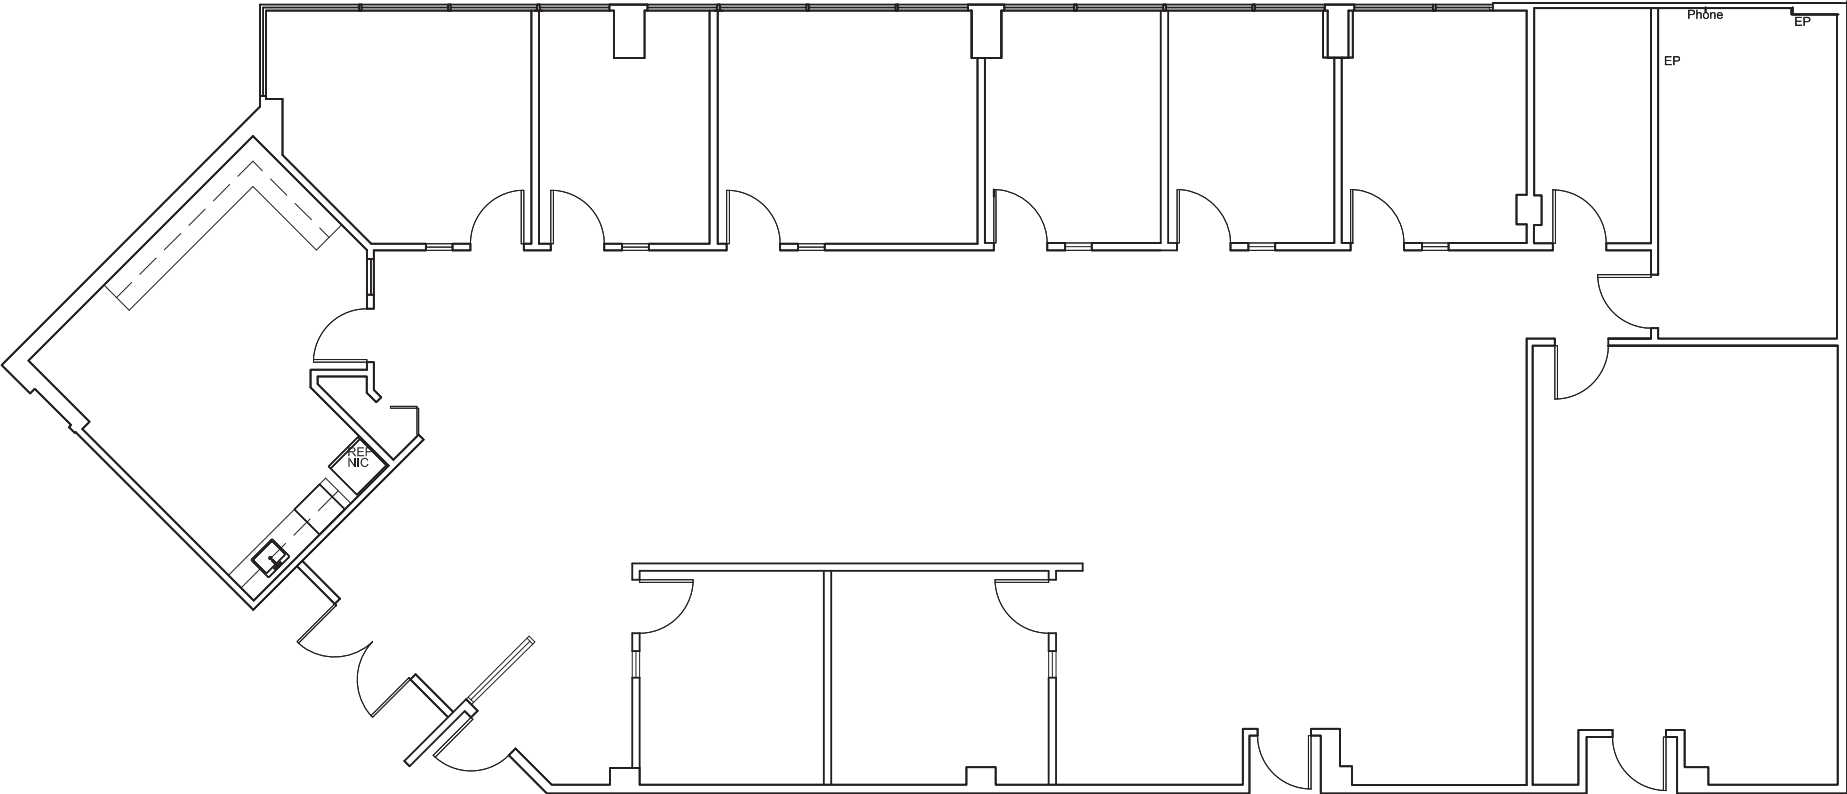

Horizon
at Tampa Bay Park
4511 North Himes Avenue
Tampa, Florida 33614

Suite 245
4,526 SF

Laurie Alden
(813) 673-6034

Disclaimer: The above floor plan is not to scale.
The available space shown is believed to be correct but is subject to change.