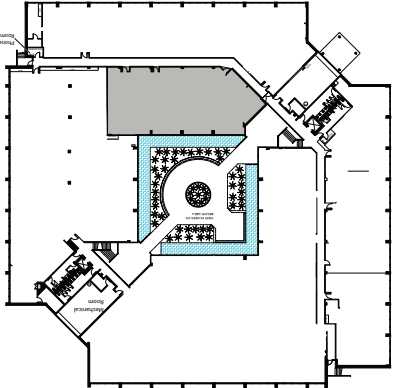

Horizon
at Tampa Bay Park
4511 North Himes Avenue
Tampa, Florida 33614

Suite 245
4,526 SF

Laurie Alden
(813) 673-6034

Disclaimer: The above floor plan is not to scale.
The available space shown is believed to be correct but is subject to change.