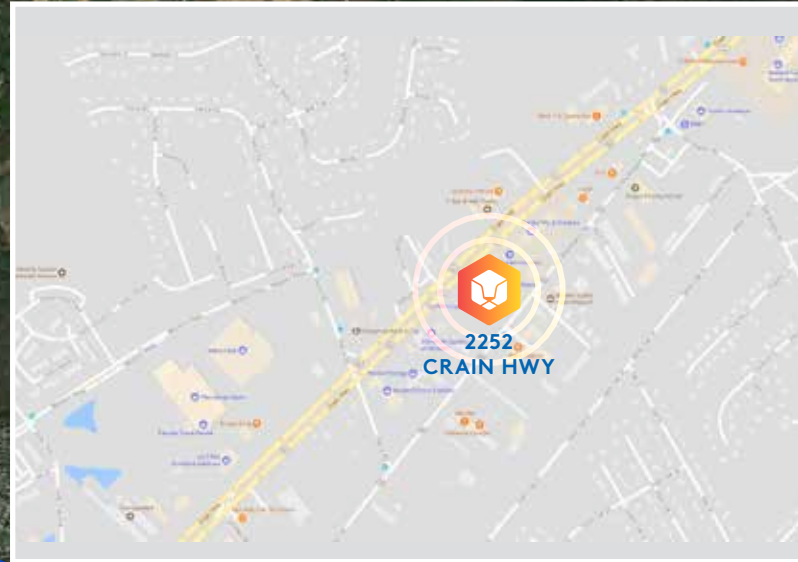

PROPERTY OVERVIEW

2252 Crain Highway is located approximately 30 miles outside of Washington, D.C. Situated along U.S. Route 301, this property is inline with several shopping centers, restaurants, car dealers, and other businesses.

TRAFFIC COUNT

82,512 vehicles daily on Crain Highway

CONTACT

Ben Brehne | 240.333.7713
bbrehne@jbgsmith.com

SHOPPING CENTER RETAILERS

| | | | | | |
|---|-------------------------|----------|---|---------------------|----------|
| 1 | Sherwin Williams Points | 5,900 SF | 3 | Abart International | 2,000 SF |
| 2 | Available | 1,475 SF | 4 | Lumber Liquidators | 7,000 SF |

2252 CRAIN HIGHWAY / AERIAL

NEARBY RETAILERS

- 1 Eddie Leonard's
- 2 Waldorf Liquors
- 3 Ourisman Volkswagon of Waldorf
- 4 Ourisman Subaru of Waldorf
- 5 Danny's Sub Shop
- 6 Golden Grocery
- 7 Spa & Pool Services

CRAIN HWY - 82,512 VPD

LEONARDTOWN RD. - 32,000 VPD