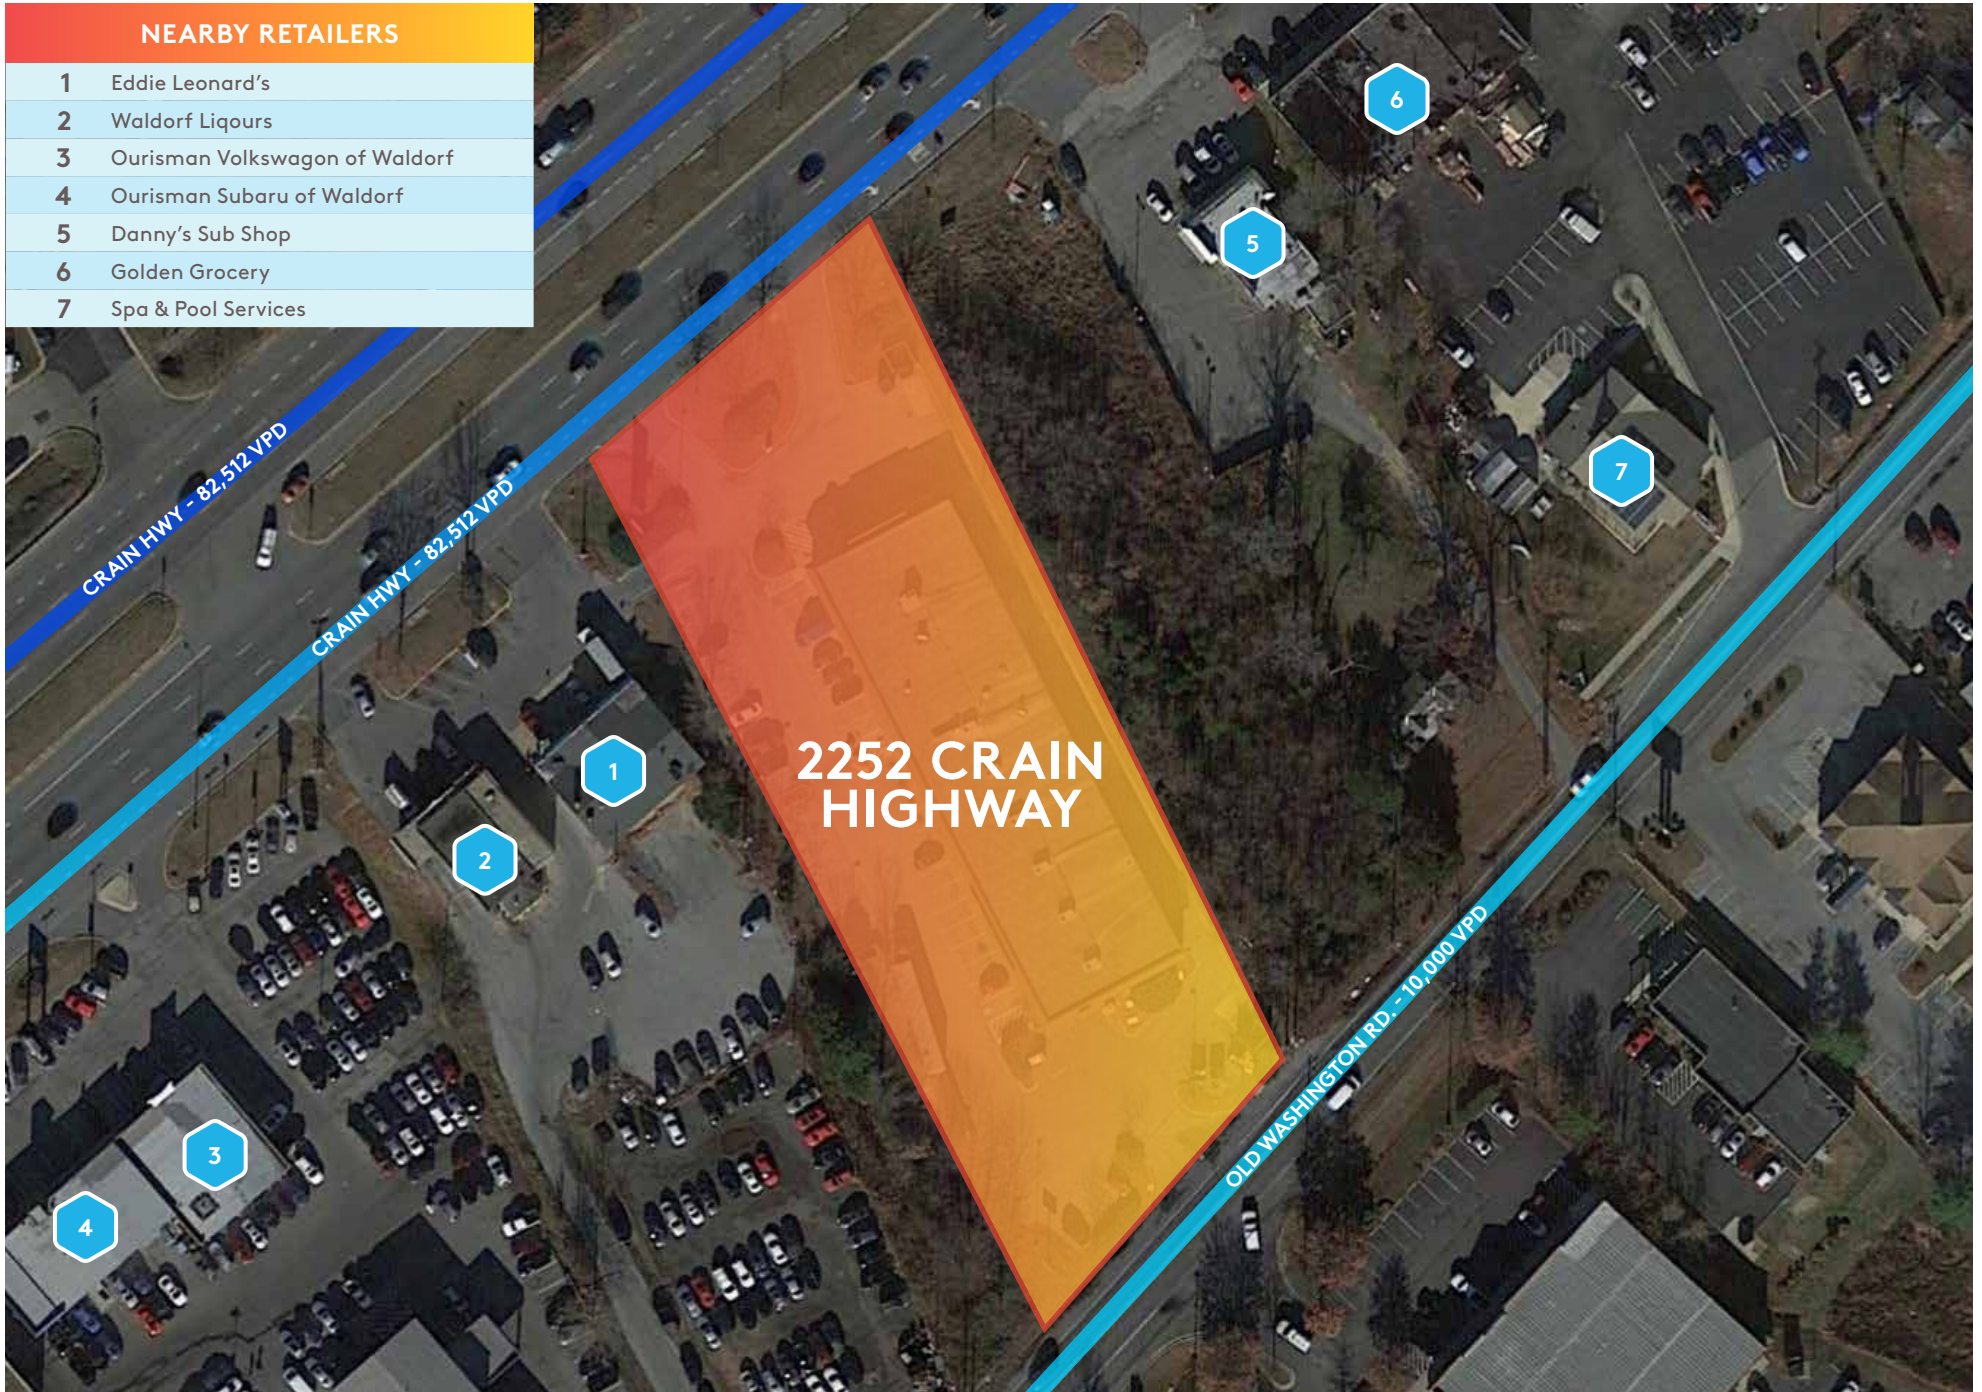

PROPERTY OVERVIEW

2252 Crain Highway is located approximately 30 miles outside of Washington, D.C. Situated along U.S. Route 301, this property is inline with several shopping centers, restaurants, car dealers, and other businesses.

TRAFFIC COUNT

82,512 vehicles daily on Crain Highway

CONTACT

Ben Brehne | 240.333.7713
bbrehne@jbgsmith.com

SHOPPING CENTER RETAILERS

| | | | | | |
|---|-------------------------|----------|---|---------------------|----------|
| 1 | Sherwin Williams Points | 5,900 SF | 3 | Abart International | 2,000 SF |
| 2 | Available | 1,475 SF | 4 | Lumber Liquidators | 7,000 SF |

2252 CRAIN HIGHWAY / AERIAL

NEARBY RETAILERS

- 1 Eddie Leonard's
- 2 Waldorf Liquors
- 3 Ourisman Volkswagon of Waldorf
- 4 Ourisman Subaru of Waldorf
- 5 Danny's Sub Shop
- 6 Golden Grocery
- 7 Spa & Pool Services

CRAIN HWY - 82,512 VPD

LEONARDTOWN RD. - 32,000 VPD