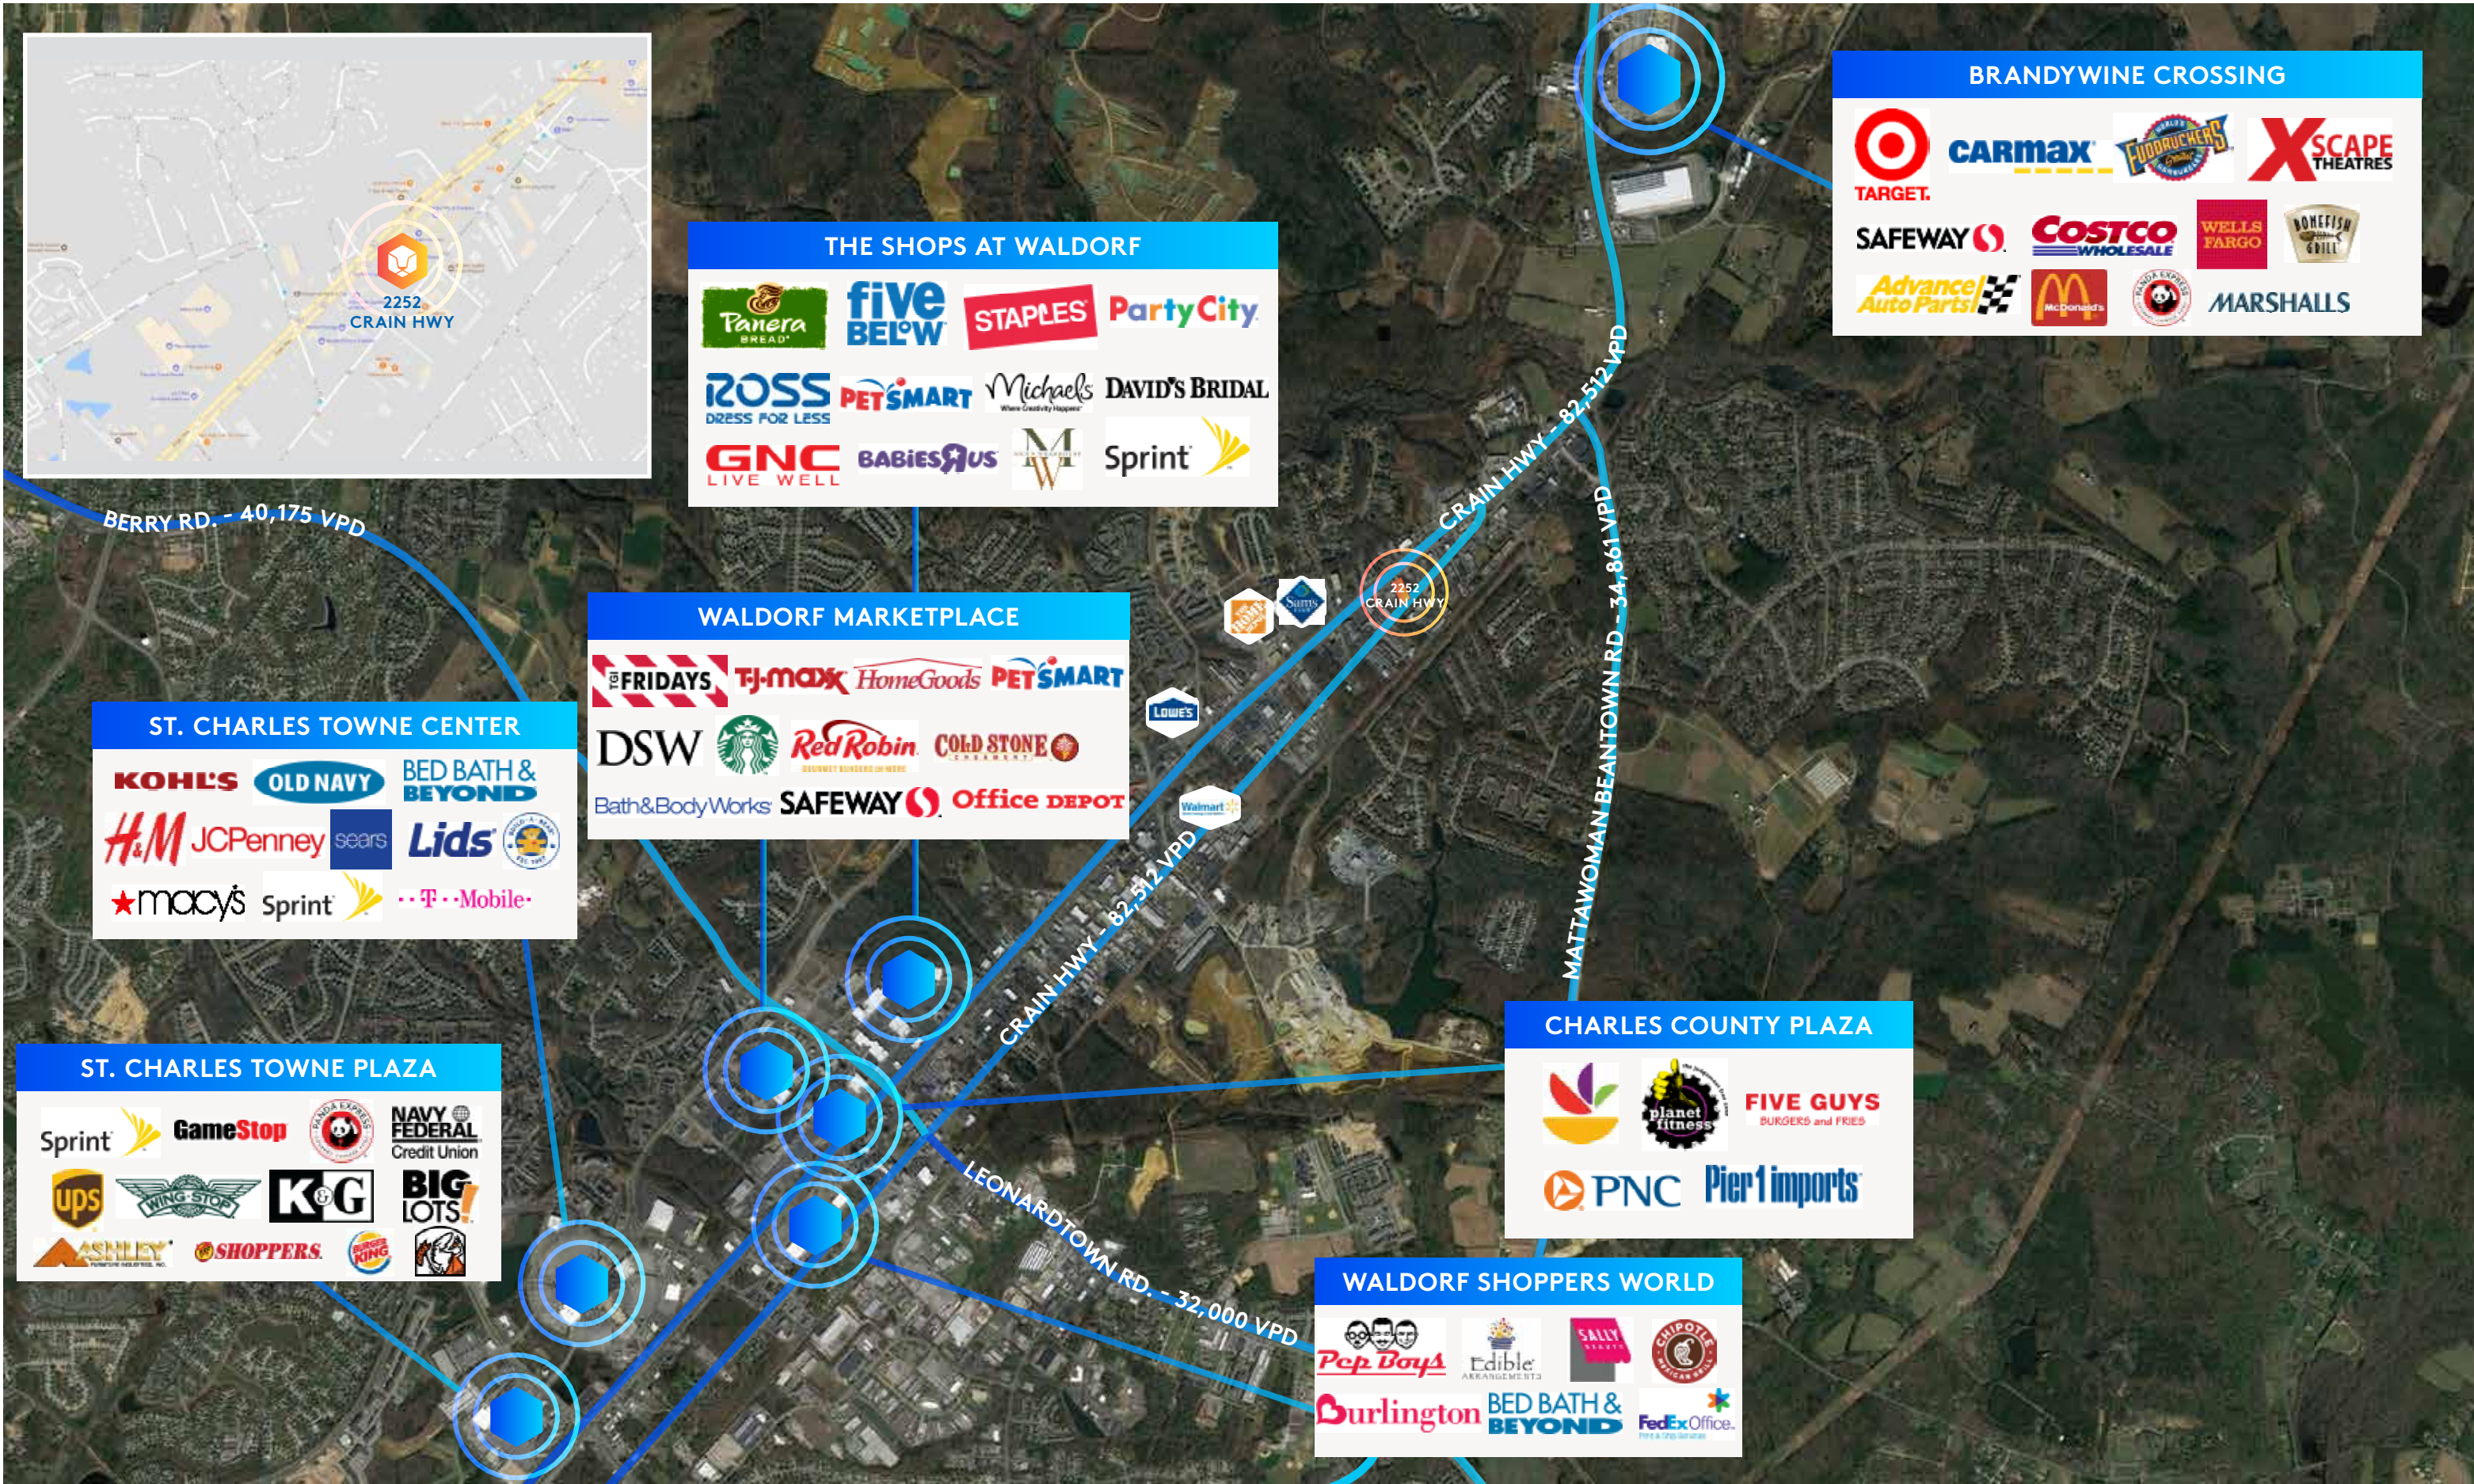

2252 CRAIN HIGHWAY / AERIAL

NEARBY RETAILERS

- 1 Eddie Leonard's
- 2 Waldorf Liquors
- 3 Ourisman Volkswagon of Waldorf
- 4 Ourisman Subaru of Waldorf
- 5 Danny's Sub Shop
- 6 Golden Grocery
- 7 Spa & Pool Services

THE SHOPS AT WALDORF

Panera Bread, five BELOW, STAPLES, Party City, ROSS DRESS FOR LESS, PET SMART, Michaels, DAVID'S BRIDAL, GNC LIVE WELL, BABIES R US, M, Sprint

BRANDYWINE CROSSING

TARGET, CARMAX, FODDRUCKERS, XSCAPE THEATRES, SAFEWAY, COSTCO WHOLESALE, WELLS FARGO, BONEFISH GRILL, Advance Auto Parts, McDonald's, MARSHALLS

WALDORF SHOPPERS WORLD

Pep Boys, Edible ARRANGEMENTS, SALLY BEAUTY, CHIPOTLE MEXICAN GRILL, Burlington, BED BATH & BEYOND, FedEx Office

BERRY RD. - 40,175 VPD

CRAIN HWY - 82,512 VPD

MATTAWOMAN BEANTOWN RD - 34,861 VPD

CRAIN HWY - 82,512 VPD

LEONARDTOWN RD. - 32,000 VPD