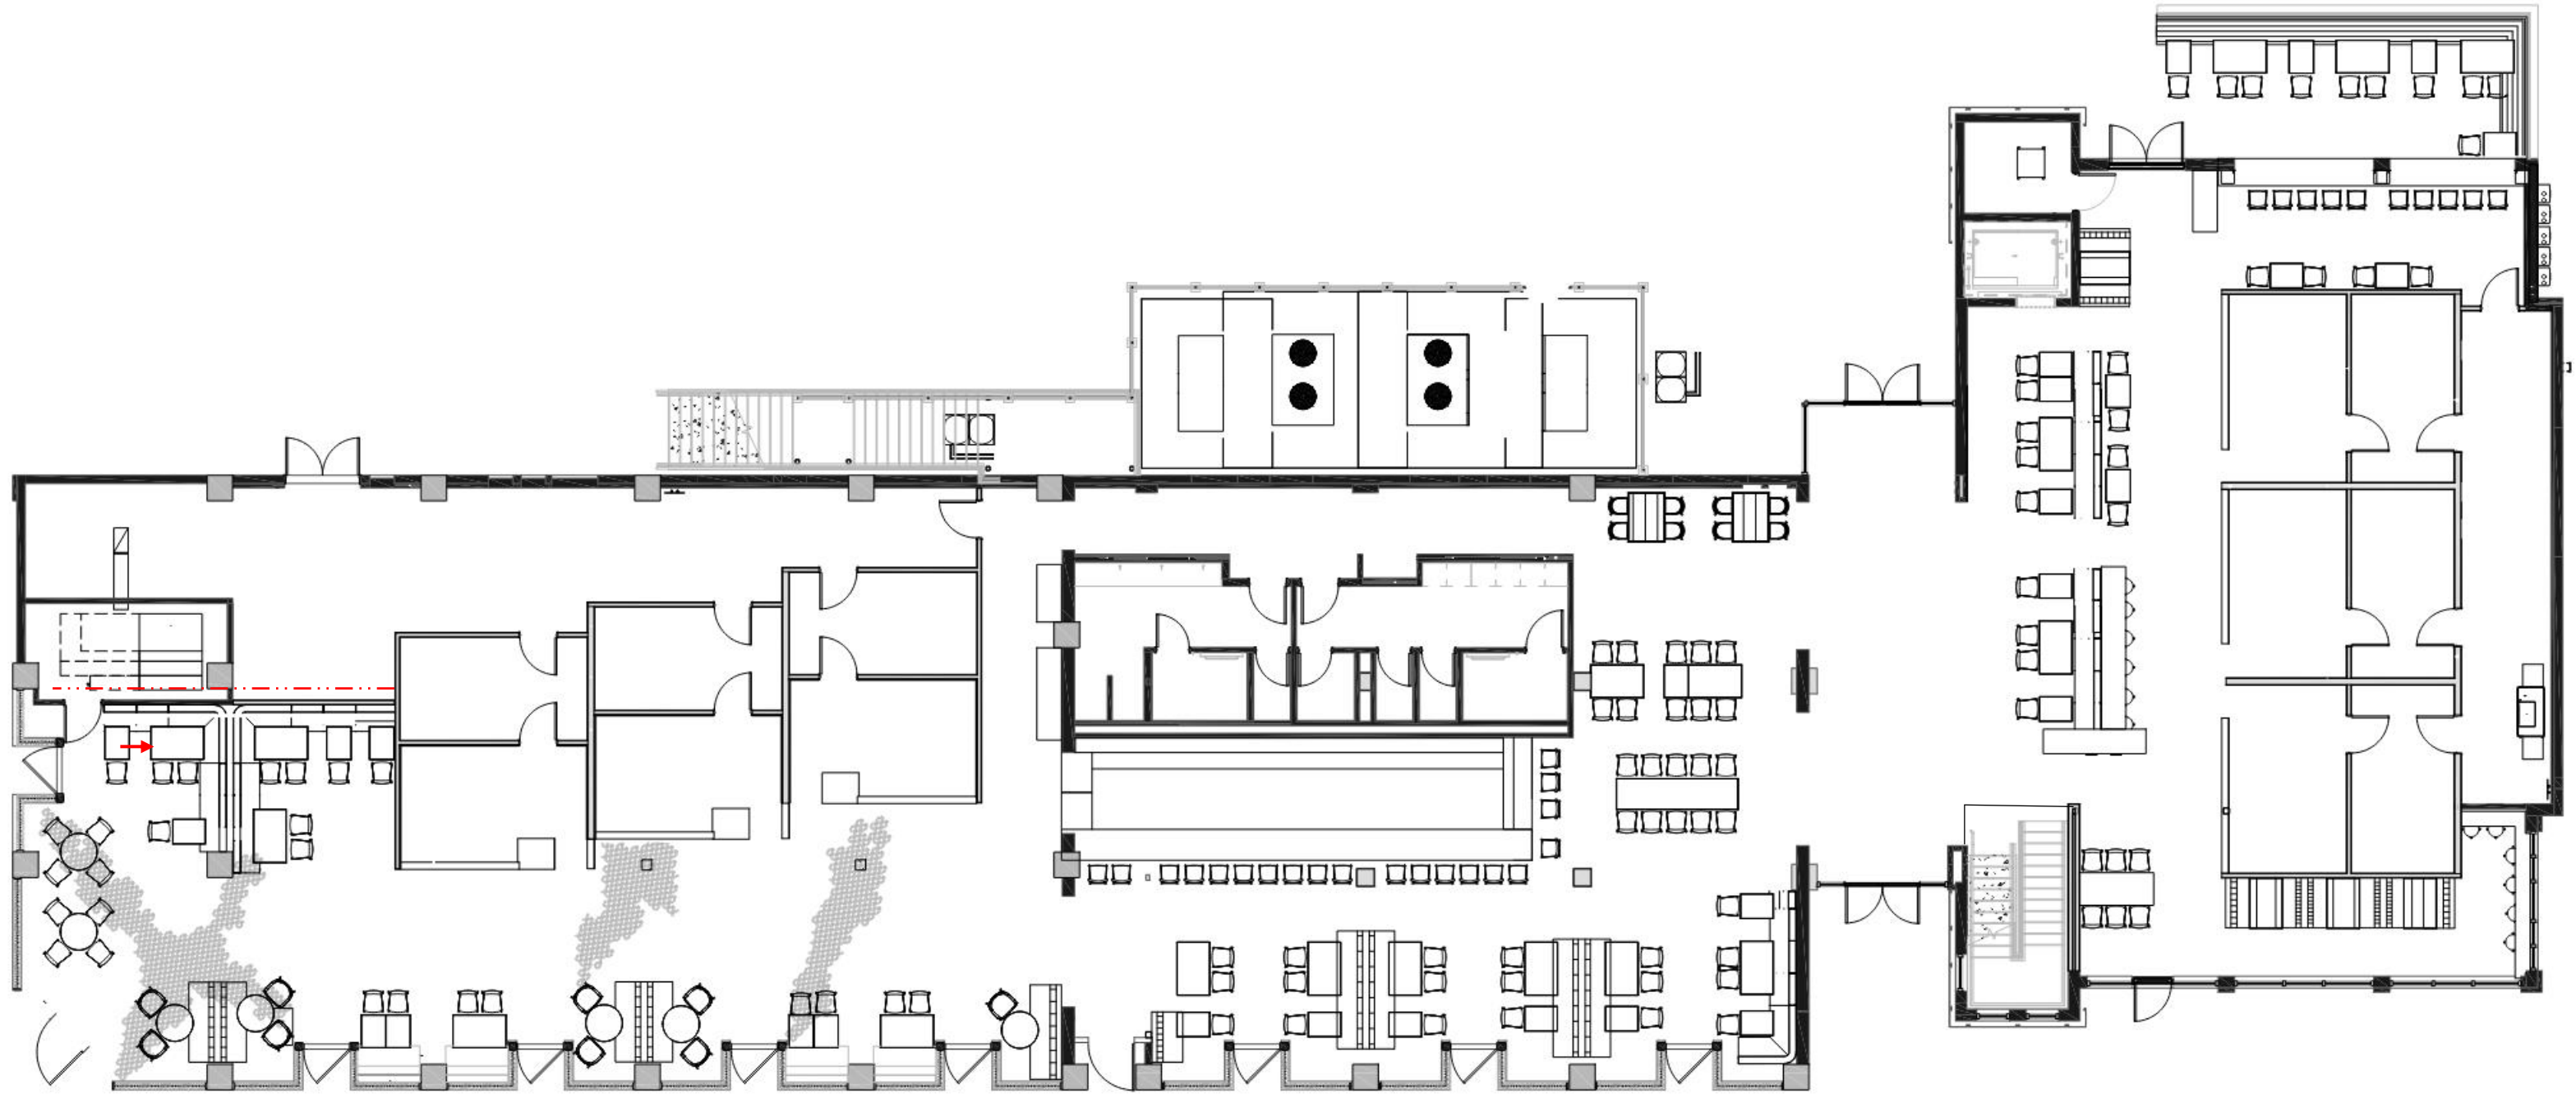

MCCOLLUM HALL + ANNEX 1ST FLOOR PLAN