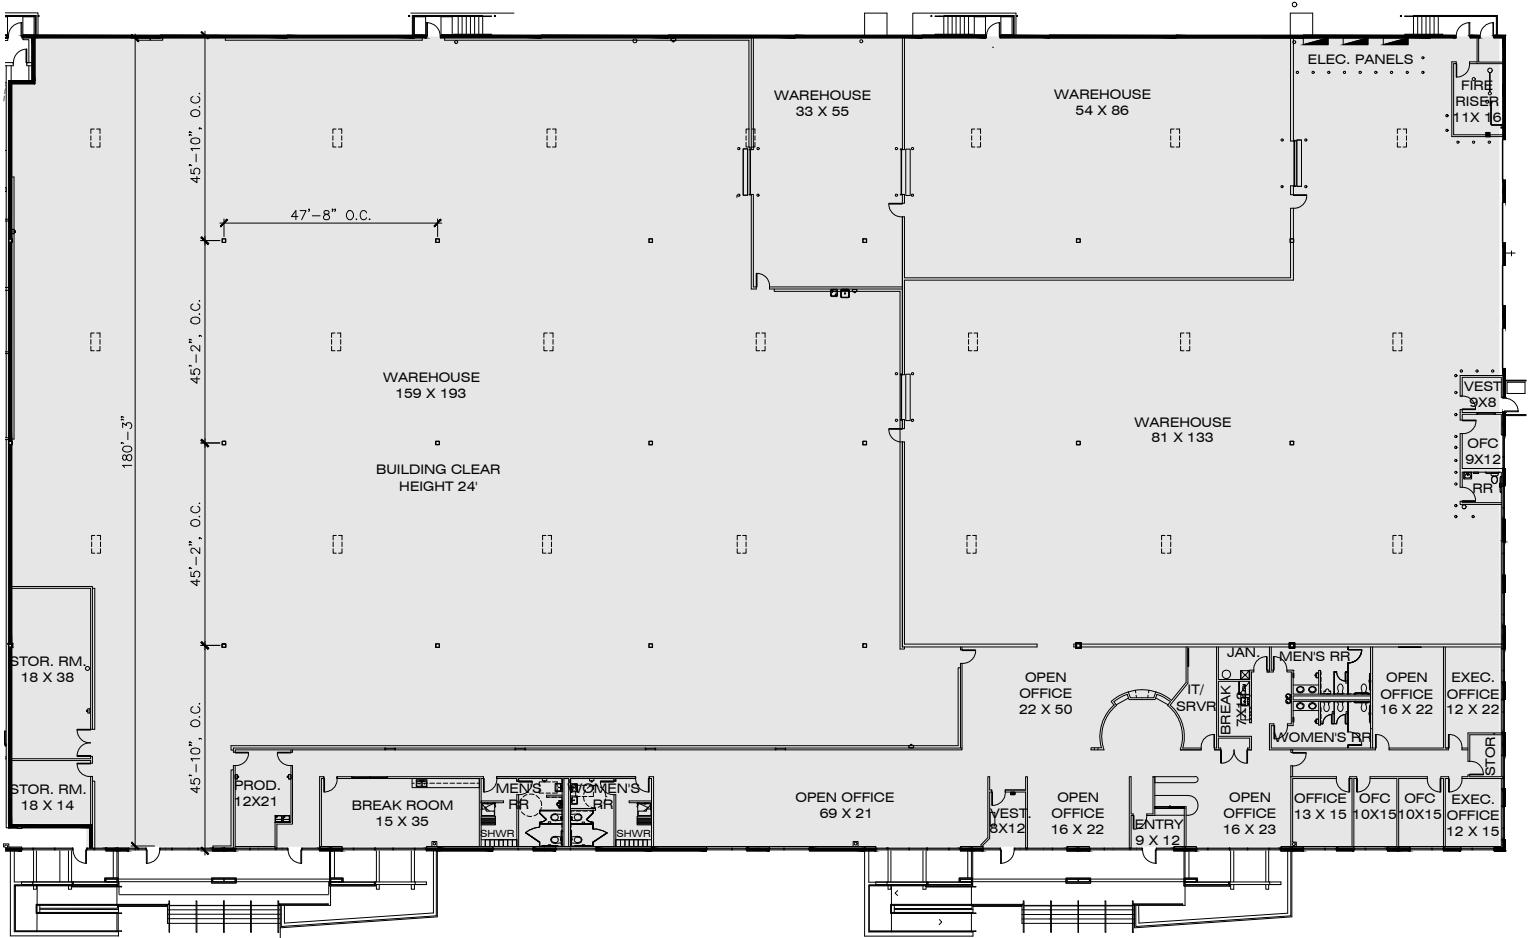

1100 Klein Rd

RYAN WOLCOTT | 214-267-0412 | RWOLCOTT@STREAMREALTY.COM

JAMES MANTZURANIS | 214-267-0494 | JMANTZURANIS@STREAMREALTY.COM