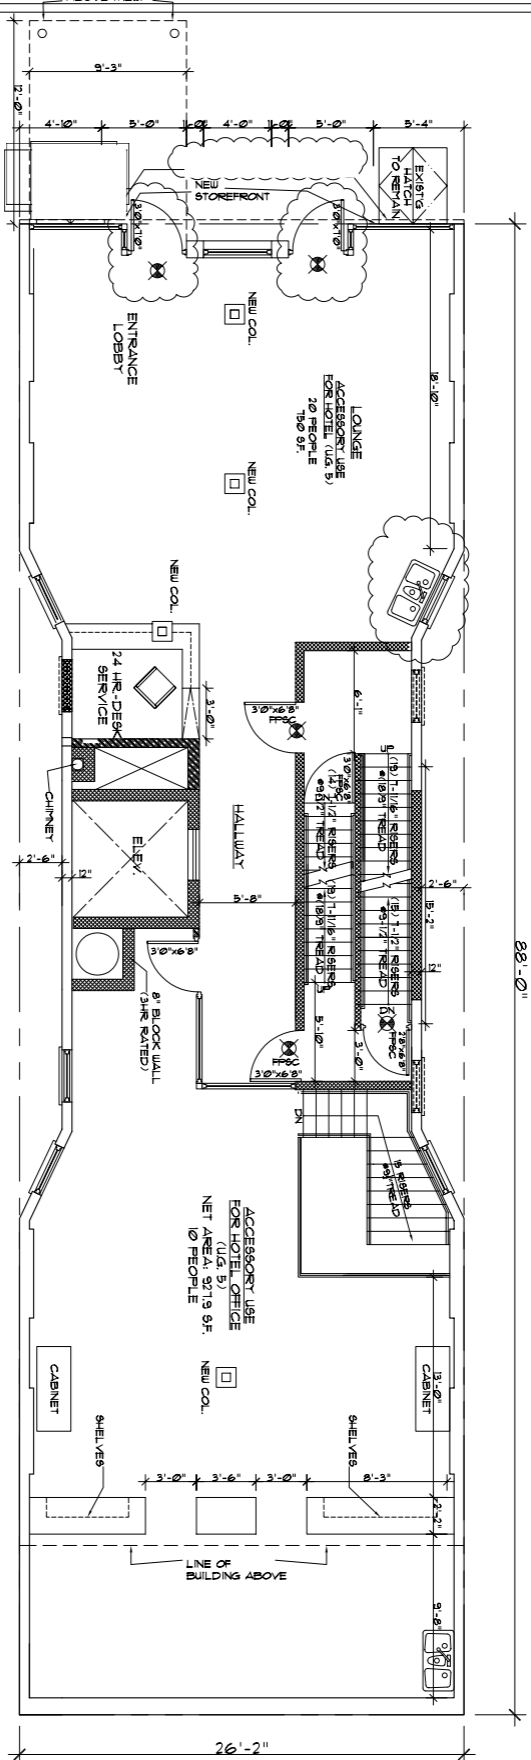

LINE OF ENTRANCE CANOPY ABOVE (NEW)

FIRST FLOOR PLAN

SCALE: 3/16"=1'-0"

88'-0"

26'-2"