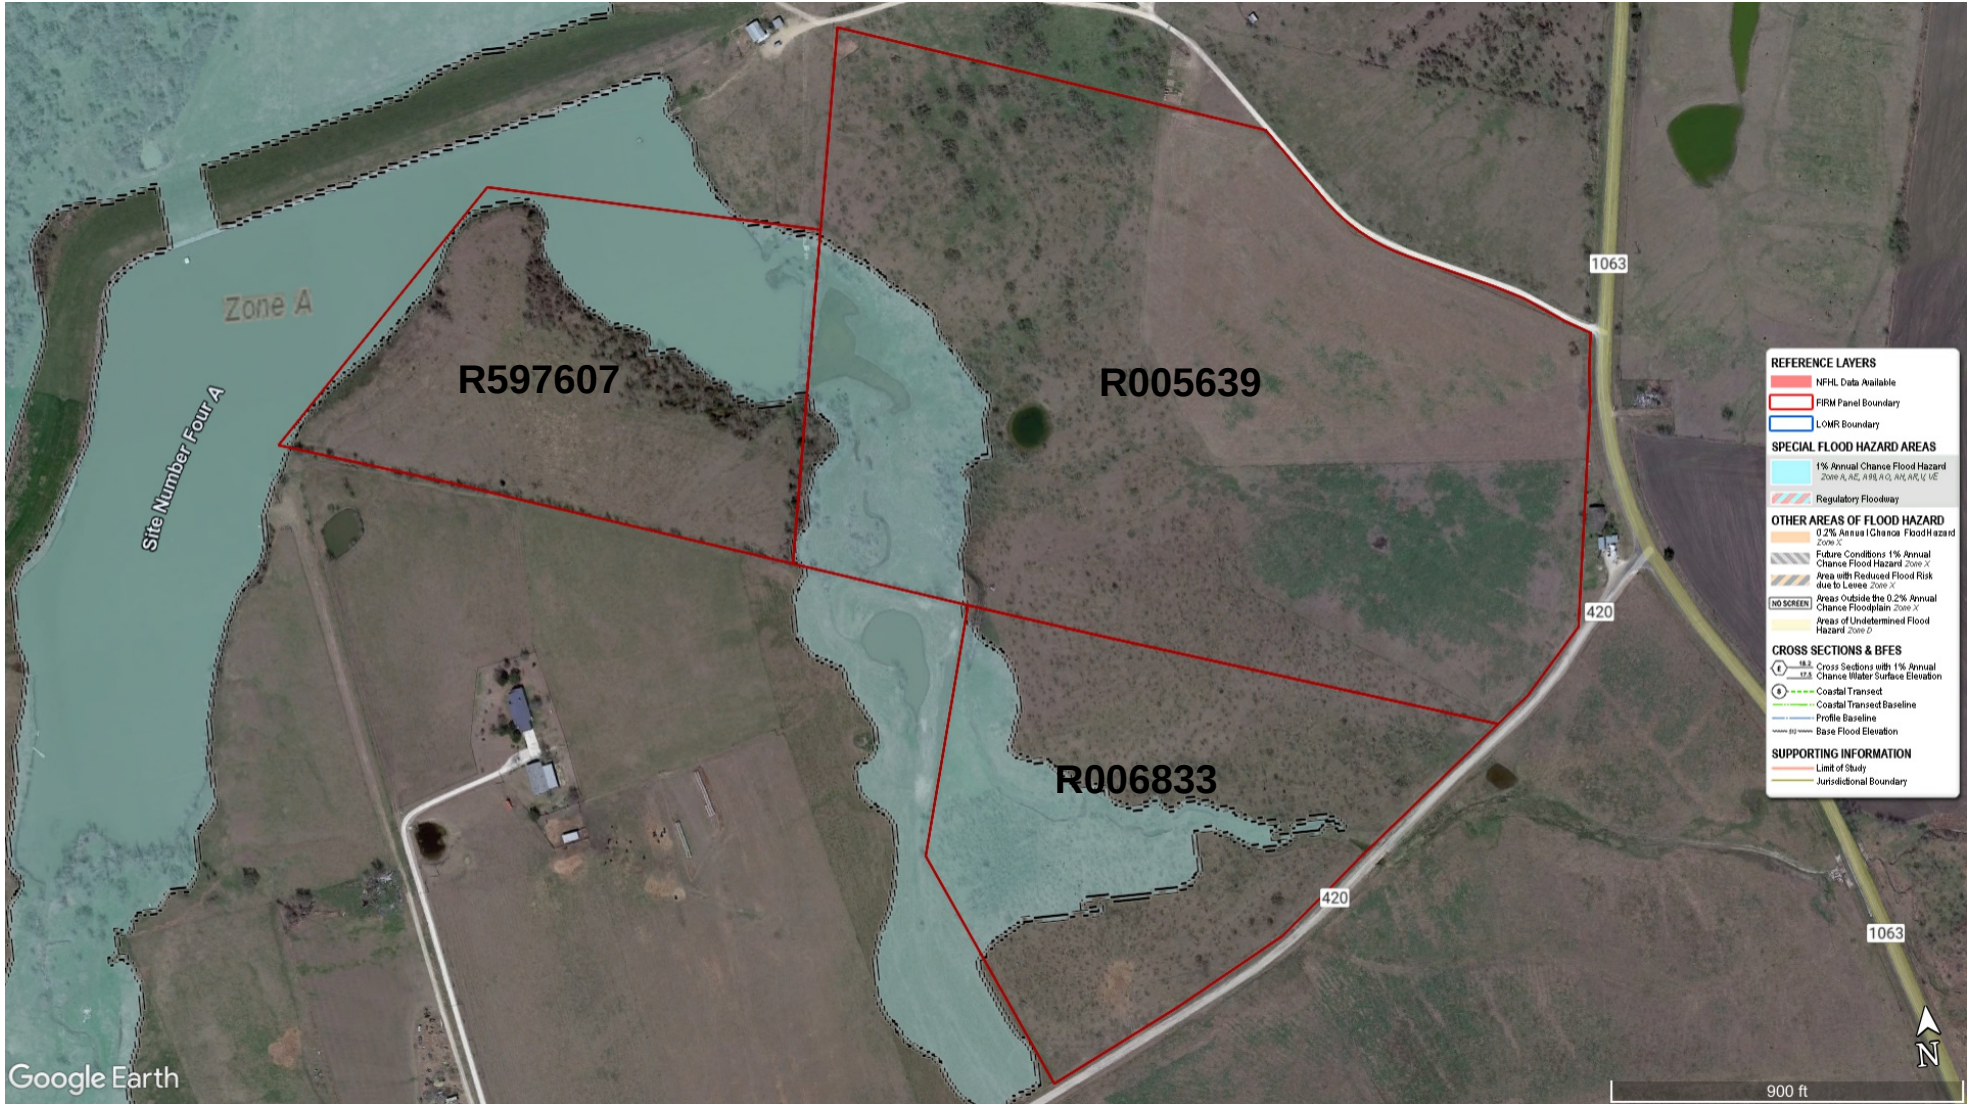

Etter Tracts FEMA Overlay

R597607
 +/- 20 Acres
 ~6.34 Acres FEMA (31.7%)

R005639
 +/- 59.733 Acres
 ~7.36 Acres FEMA (12.32%)

R006833
 +/- 20.19 Acres
 ~6.65 Acres FEMA (32.9%)

Total Estimated FEMA Area:
 +/- 20.35 Acres (32.9%)

Areas of Subject Property impacted by FEMA area Zone A are only an estimation. Acreage of each tract provided by public record.