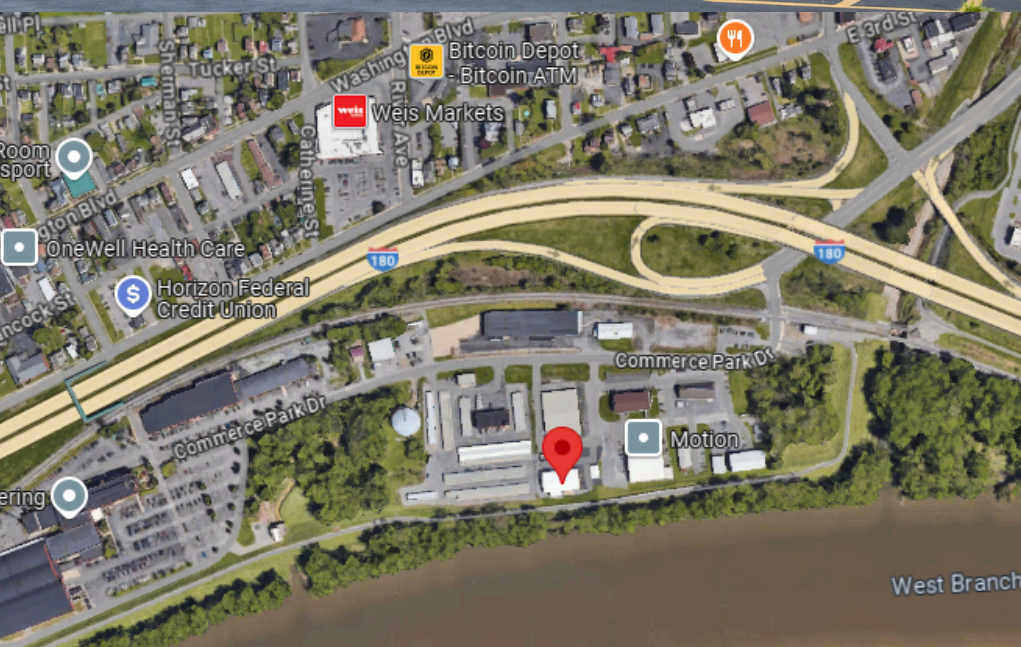

COMMERCIAL PROPERTY FOR SALE

1310 Commerce Park Drive, Williamsport

VIEW 1

VIEW 2

PROPERTY OVERVIEW

- +/- 8,750 SF
- .79 Acre Site
- Industrial Building
- High Ceilings
- New Drive-In Door
- Solar Panels
- Close Highway Access