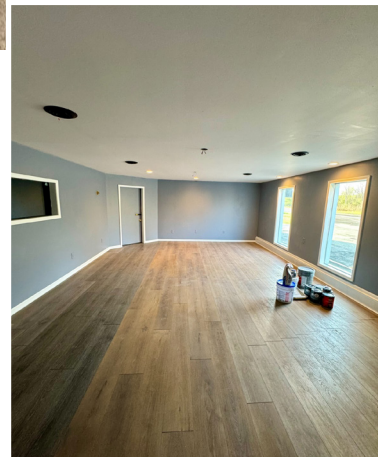

## PROPERTY HIGHLIGHTS

- 1,600 SF of clean convenient flex space
- One 12' bay door
- Ideal for large office or retail
- Set on River Rd. near LaSalle Expressway
- High Traffic counts and great visibility
- Lease rate \$2,100 per month gross