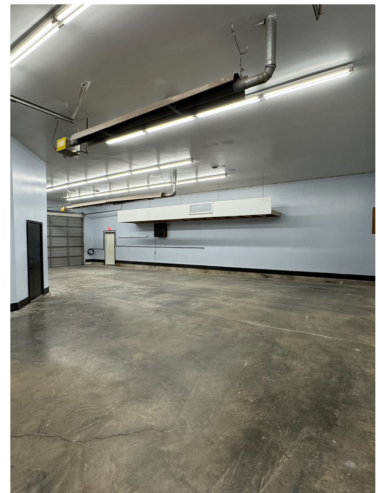

## PROPERTY HIGHLIGHTS

- 1,600 SF of clean convenient flex space
- One 12' bay door
- Ideal for large office or retail
- Set on River Rd. near LaSalle Expressway
- High Traffic counts and great visibility
- Lease rate \$2,100 per month gross