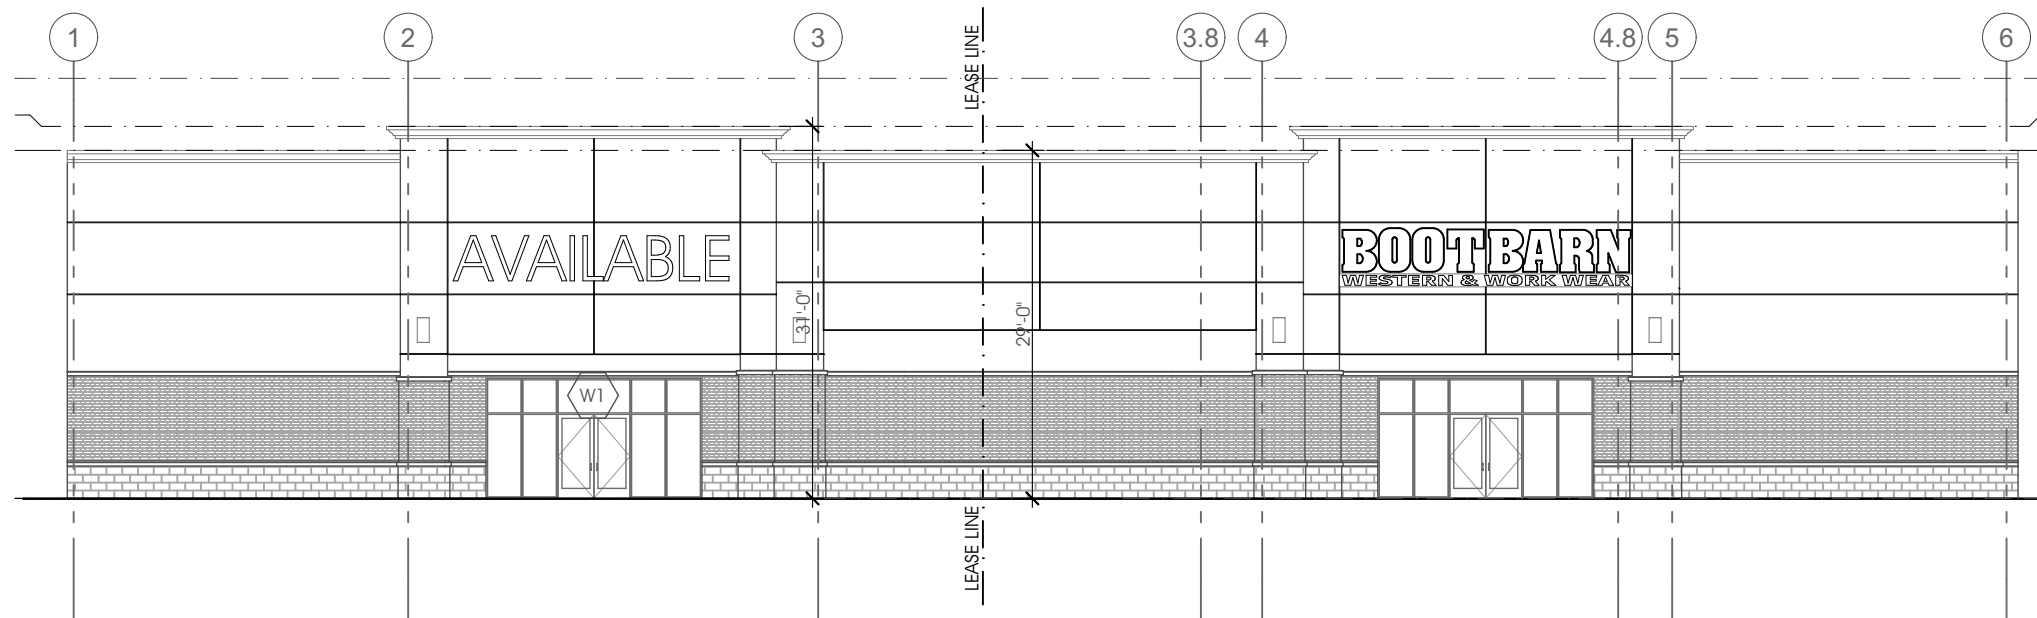

NELSON + MORGAN

ARCHITECTS, INC.

Architects Planners Interior Design

ARMORE COMMONS LEASE SPACE

ARDMORE, OK

1 EAST ELEVATION  
SCALE: 1/16" = 1'-0"

NELSON + MORGAN  
ARCHITECTS, INC.  
Architects Planners Interior Design