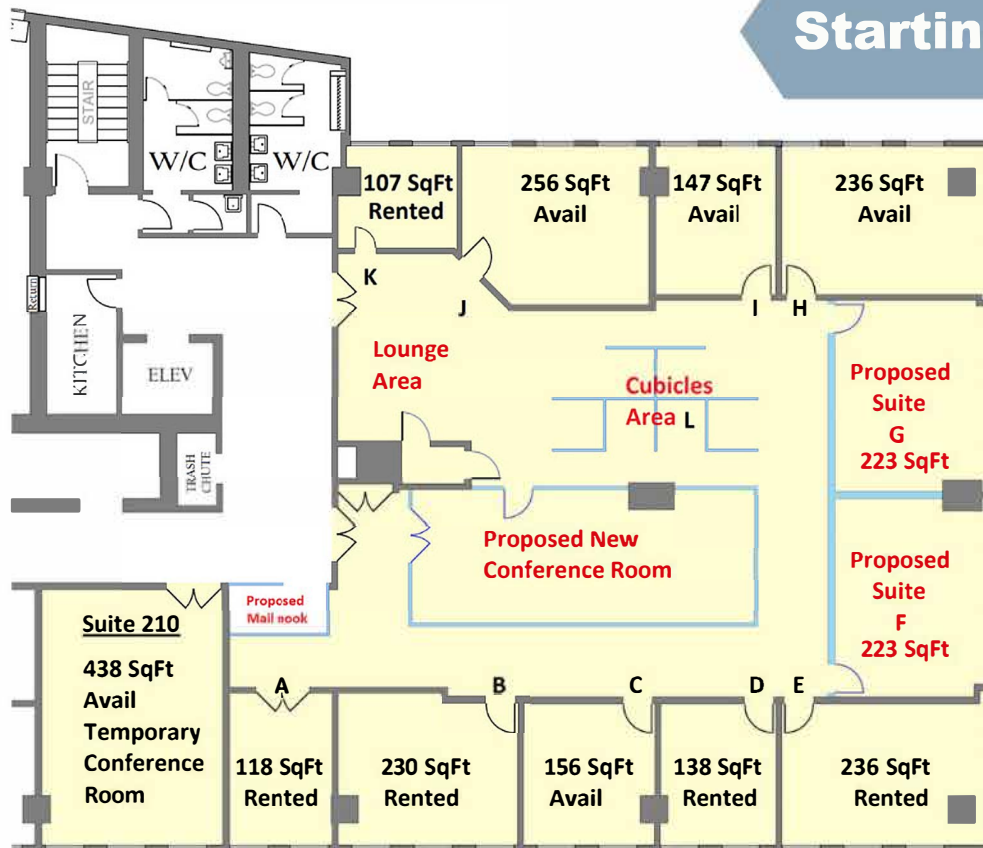

## COMMERCIAL

Starting at \$650

- Located in the Heart of Downtown Reno (Start-up Row)
- Includes all utilities and AT&T Fiber Wi-Fi connection
- High ceilings, big windows, and plenty of natural light
- Striking views of the river, parks and Sierra Mountains
- Open floor plans available, up to 3,600 Sq. Ft!
- 100 North Arlington Avenue - Reno, NV 89501
- Schedule a tour Monday - Sunday