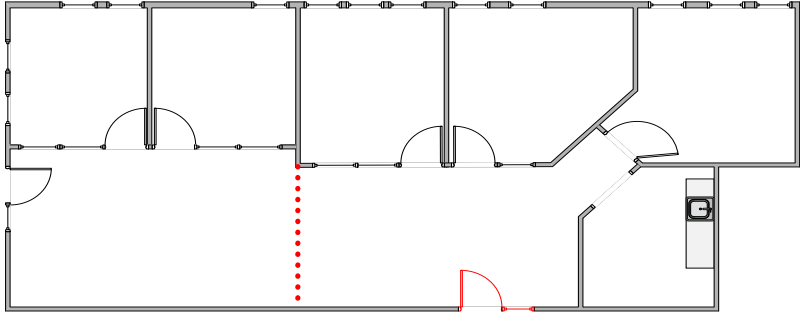

Suite 185-100

- 2,308 RSF spacious corner office with 5 offices, storage and IT room.
- Divisible to 1,378 and 930 RSF

Flexible floor plans to suit tenant's needs

Information within is deemed reliable but not guaranteed and should be independently verified.

165-185 | NORTH REDWOOD DRIVE

Suite 165-202

1,218 RSF

Suite 175-140

373 RSF

Not to Scale

Suite 175-250

1,593 divisible to 640 and 953 RSF