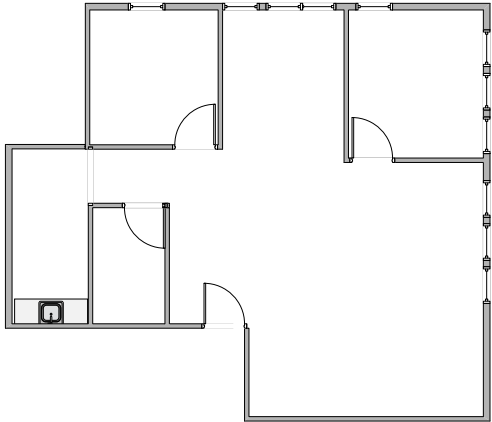

Suite 175-140

- 373 RSF 1 office and reception

Suite 175-250

- 1,593 RSF 5 offices or 4 offices plus conference room, open space and breakroom
- Divisible to 640 RSF

Suite 175-285

- 742 RSF 3 offices (one interior) and reception

Suite 185-100

- 2,308 RSF spacious corner office with 5 offices, storage and IT room.
- Divisible to 1,378 and 930 RSF

Flexible floor plans to suit tenant's needs

Information within is deemed reliable but not guaranteed and should be independently verified.

165-185 | NORTH REDWOOD DRIVE

Suite 165-202

1,218 RSF

Suite 175-140

373 RSF

Not to Scale

Suite 175-250

1,593 divisible to 640 and 953 RSF