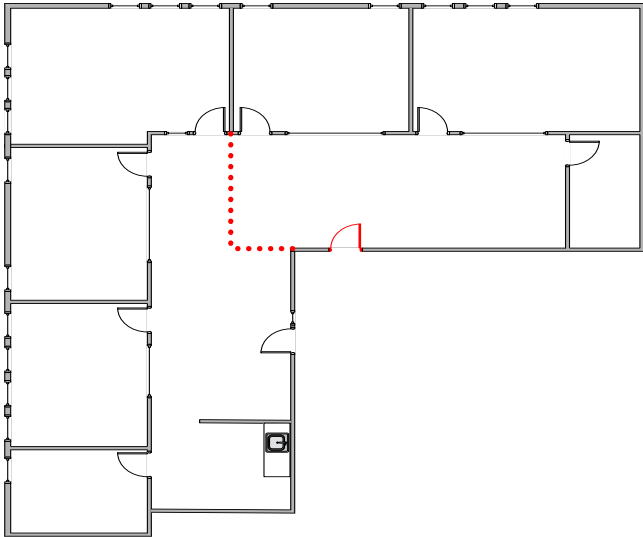

Suite 185-100

- 2,308 RSF spacious corner office with 5 offices, storage and IT room.
- Divisible to 1,378 and 930 RSF

Flexible floor plans to suit tenant's needs

Information within is deemed reliable but not guaranteed and should be independently verified.

165-185 | NORTH REDWOOD DRIVE

Not to Scale

Suite 175-285

742 RSF

Suite 185-100

2,308 divisible to 1,378 and 930 RSF

Chris Heely
chris@rsfadvisors.com
415 577-1338
CA LIC 0522105

Property Highlights